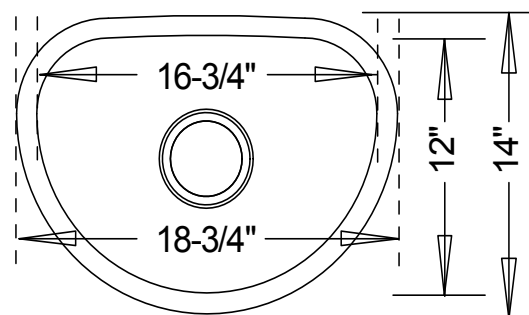

Undercounter Laundry

--- Dimensions ---	
Outer	18-3/4" x 14"
Inner	16-3/4" x 12"
Depth	7"

Model	Description	Colors / Finishes
LI-900	Undercounter Laundry Sink	Brushed Nickel Deck

Included Components

- Grid
- Deluxe Drain
- Cutout template
- Mounting Hardware

This undercounter laundry sink shall be a single compartment with rounded bowl. Sink shall be 18-3/4" in length and 14" in width, with a bowl depth of 7". Sink shall be made of certified 304 grade 16 gauge stainless steel. Sink shall include grid, deluxe drain and installation cutout template. Sink shall be C-Tech Model LI-900.

TECHNICAL INFORMATION

Fixture*	
Basin Area	16-3/4" x 12"
Water Depth	7"
Drain Hole	3-5/8" dia.

*Approximate measurements for comparison only.

**Product Image****Front View****Top View****Product Diagram**