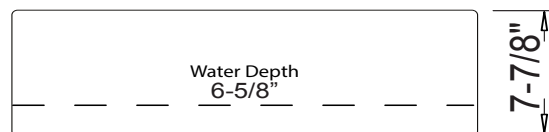

TECHNICAL INFORMATION

Fixture*	
Basin Area	22" x 14-1/4"
Water Depth	6-5/8"
Drain Hole	3-5/8" D
*Approximate measurements for comparison only.	

Please Note: Due to the Moderation's long straight sides and front, it is very difficult to guarantee perfectly straight lines during the curing process. The manufacturers warranty policy allows up to 6mm (approximately 1/4") of curve or unstraightness. Since this sink is usually mounted with an overhang, the back and sides should not be an issue and the front is considered acceptable if within this tolerance. Please take this potential small variation into account.

Front View

Top View