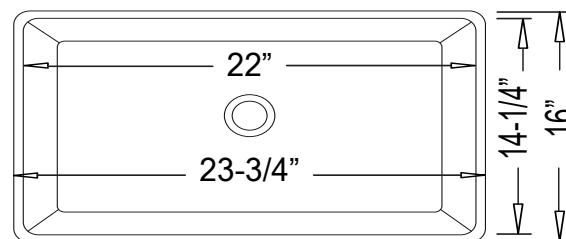

“Moderation”

Apron Farmhouse Kitchen

Features

- Genuine Vitreous China
- Apron Farmhouse Kitchen Style
- Single Compartment
- Rounded Rectangular Bowl

Dimensions

Outer: 23-3/4" x 16" x 7-7/8"
Inner: 22" x 14-1/4" x 6-5/8"

Specified model meets or exceeds the following:

Product Specification

The apron farmhouse kitchen sink shall be 23-3/4" in width and 16" in length, with an overall depth of 7-7/8", and an inner bowl depth of 6-5/8". Sink shall be a single compartment with rectangular bowl, composed of Vitrious China. Sink shall be Continental Model "Moderation".

TECHNICAL INFORMATION

Fixture*	
Basin Area	22" x 14-1/4"
Water Depth	6-5/8"
Drain Hole	3-5/8" D
*Approximate measurements for comparison only.	

Please Note: Due to the Moderation's long straight sides and front, it is very difficult to guarantee perfectly straight lines during the curing process. The manufacturers warranty policy allows up to 6mm (approximately 1/4") of curve or unstraightness. Since this sink is usually mounted with an overhang, the back and sides should not be an issue and the front is considered acceptable if within this tolerance. Please take this potential small variation into account.

Product Image

Front View

Top View

Product Diagram