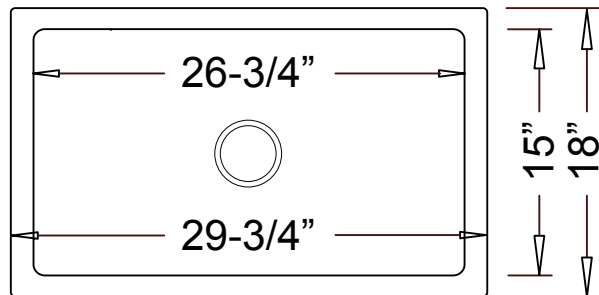

Outer: 29-3/4" x 18" x 10"
Inner: 26-3/4" x 15" x 8-1/2"

Model	Description	
5117	Reversible Single Bowl Farmhouse Kitchen	

Included Components

- Cut-out template

Available Colors

White

Optional Accessories

- Grid
- Drain
- Specialized Heavy-Weight Mounting Clips

Product Specification

The farmhouse kitchen sink shall be 29-3/4" in width and 18" in length, with an overall depth of 10" and a bowl depth of 8-1/2". Sink shall be a single compartment with rectangular bowl, composed of Fireclay Ceramic. Sink shall be dual-mountable. Sink shall be Romano Italian Model 5117.

TECHNICAL INFORMATION

Fixture*	
Basin Area	26-3/4" x 15"
Water Depth	8-1/2"
Drain Hole	3-5/8" D
*Approximate measurements for comparison only.	

Smooth Front

Notched Front

Front View

Top View

Product Diagram