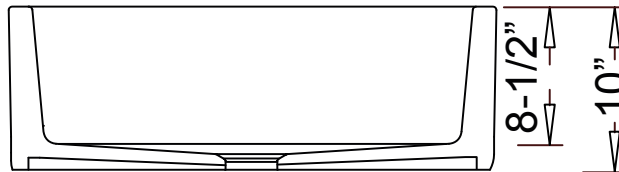

Outer: 29-3/4" x 18" x 10"
Inner: 26-3/4" x 15" x 8-1/2"

Model	Description	
5117	Reversible Single Bowl Farmhouse Kitchen	

Included Components

- Cut-out template

Available Colors

White

Optional Accessories

- Grid
- Drain
- Specialized Heavy-Weight Mounting Clips

Product Specification

The farmhouse kitchen sink shall be 29-3/4" in width and 18" in length, with an overall depth of 10" and a bowl depth of 8-1/2". Sink shall be a single compartment with rectangular bowl, composed of Fireclay Ceramic. Sink shall be dual-mountable. Sink shall be Romano Italian Model 5117.

TECHNICAL INFORMATION

Fixture*	
Basin Area	26-3/4" x 15"
Water Depth	8-1/2"
Drain Hole	3-5/8" D
*Approximate measurements for comparison only.	

Smooth Front

Notched Front

Front View

Top View

Product Diagram