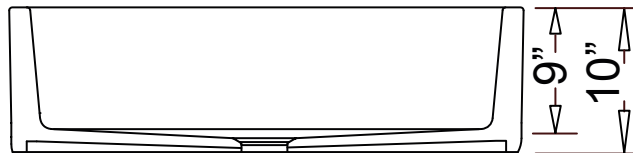

Farmhouse Kitchen

Features

- Crafted from high-quality Fireclay Ceramic
- Farmhouse Kitchen Style
- Single Compartment
- Rectangular Bowl
- Reversible dual-mount showing either smooth or fluted front

Dimensions
Outer: 35-3/4" x 18" x 10"
Inner: 33" x 15" x 9"

The farmhouse kitchen sink shall be 35-3/4" in width and 18" in length, with an overall depth of 10" and a bowl depth of 8-1/2". Sink shall be a single compartment with rectangular bowl, composed of Fireclay Ceramic. Sink shall be dual-mountable. Sink shall be Romano Italian Model 5122.

TECHNICAL INFORMATION

Fixture*	
Basin Area	33" x 15"
Water Depth	9"
Drain Hole	3-5/8" dia.
*Approximate measurements for comparison only.	

Smooth Front

Fluted Front

**Front View
(Smooth Side)**

Top View

Product Diagram