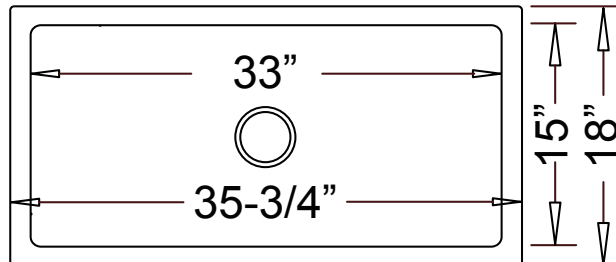

The farmhouse kitchen sink shall be 35-3/4" in width and 18" in length, with an overall depth of 10" and a bowl depth of 8-1/2". Sink shall be a single compartment with rectangular bowl, composed of Fireclay Ceramic. Sink shall be dual-mountable. Sink shall be Romano Italian Model 5122.

TECHNICAL INFORMATION

Fixture*	
Basin Area	33" x 15"
Water Depth	9"
Drain Hole	3-5/8" dia.
*Approximate measurements for comparison only.	

Smooth Front

Fluted Front

**Front View
(Smooth Side)**

Top View

Product Diagram