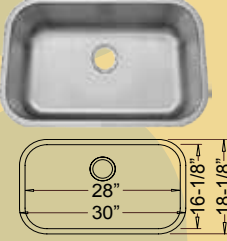

ADA COMPLIANT STAINLESS STEEL SINKS

"ADA Requirements include sink depths of no more than 6-1/2 inches, counter rim height of no more than 34 inches, and knee clearance that is at least 27 inches." The following sinks meet these ADA requirements for kitchen use. We have many models throughout our catalog that are ADA compliant, using the above requirements.

Primo / Leonet / Futura ADA Undermount Models

Featuring R15mm Rounded Inside "Radial" Corners

ADA-802
50/50 Style
32-1/4" x 18-1/2" x 5-1/2" / 5-1/2"

ADA-868
Large Single Style
30" x 18-1/8" x 5-1/2"

ADA-862
Medium Single Style
23-3/8" x 17-3/4" x 5-1/2"

ADA-978
Small Single Style
16" x 16" x 5-1/2"

Lancer / Intrepid ADA Undermount Models

Featuring R50mm Rounded Inside "Radial" Corners

ADA-VS5050
50/50 Style
32-1/8" x 18" x 5-1/2" / 5-1/2"

ADA-VS3218
32" Large Single Style
32-1/8" x 18" x 5-1/2"

4-Hole: DI-869-4

Large Single Style

(3-Hole Version Shown)

33" x 22" x 9"

DI-MS

"D" Bowl Style

25" x 22" x 9"

1-Hole: DI-9668-1