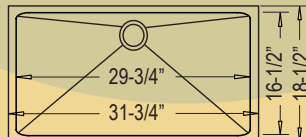

ADA-978
Small Single Style
16" x 16" x 5-1/2"

Lancer / Intrepid ADA Undermount Models

Featuring R50mm Rounded Inside "Radial" Corners

ADA-VS5050
50/50 Style
32-1/8" x 18" x 5-1/2" / 5-1/2"

ADA-VS3218
32" Large Single Style
32-1/8" x 18" x 5-1/2"

ADA-VS18813
30" Large Single style
30" x 18" x 5-1/2"

ADA-VS2318
Medium Single Style
23" x 17-3/4" x 5-1/2"

ADA-MP5050
Large Single Style
31" x 18" X 5-1/2"

Metro Place ADA Undermount Models

Featuring R20mm Rounded Inside "Radial" Corners

ADA-MP3118
Medium Single Style
31" x 18" X 5-1/2"

Urban Place ADA Undermount Models

Featuring R15mm Rounded Inside "Radial" Corners

ADA-R-ZS-300
Large Single Style
31-3/4" x 18-1/2" X 5-1/2"

ADA-R-ZS-600
Medium Single Style
23-1/2" x 18-1/2" X 5-1/2"