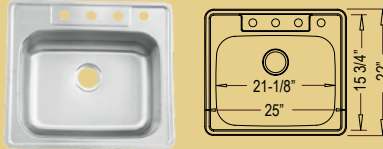

ADA Drop-In Models

3-Hole: ADA-922-3

4-Hole: ADA-922-4

50/50 Style

33" x 22" x 6" / 6"

ADA-966

Medium Single Style

25" x 22" x 6"

ADA-963

Small Single Style

20" x 20-1/2" x 6"

DROP-IN

(Non-ADA)

1-Hole: DI-5050-1

3-Hole: DI-5050-3

4-Hole: DI-5050-4