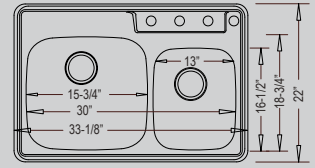

ADA-963

Small Single Style

20" x 20-1/2" x 6"

DROP-IN

(Non-ADA)

1-Hole: DI-5050-1

3-Hole: DI-5050-3

4-Hole: DI-5050-4

50/50 Style

(4-Hole Version Shown)

33" x 22" x 8" / 8"

DI-6040

60/40 Style

33" x 22" x 8" / 7"

1-Hole: DI-869-1

3-Hole: DI-869-3

4-Hole: DI-869-4

Large Single Style

(3-Hole Version Shown)

33" x 22" x 9"

DI-MS

"D" Bowl Style

25" x 22" x 9"

1-Hole: DI-9668-1

4-Hole: DI-9668-4

Medium Single Style

(4-Hole Version Shown)

25" x 22" x 8"

DI-769

Small Single / Bar Style

15" x 15" x 5-1/2"