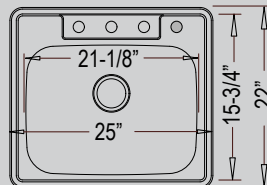

50/50 Style

(4-Hole Version Shown)

33" x 22" x 8" / 8"

DI-6040

60/40 Style

33" x 22" x 8" / 7"

1-Hole: DI-869-1

3-Hole: DI-869-3

4-Hole: DI-869-4

Large Single Style

(3-Hole Version Shown)

33" x 22" x 9"

DI-MS

"D" Bowl Style

25" x 22" x 9"

1-Hole: DI-9668-1

4-Hole: DI-9668-4

Medium Single Style

(4-Hole Version Shown)

25" x 22" x 8"

DI-769

Small Single / Bar Style

15" x 15" x 5-1/2"