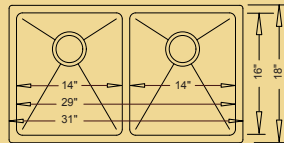

ADA-VS18813
30" Large Single style
30" x 18" x 5-1/2"

ADA-VS2318
Medium Single Style
23" x 17-3/4" x 5-1/2"

ADA-MP5050
Large Single Style
31" x 18" X 5-1/2"

Metro Place ADA Undermount Models

Featuring R20mm Rounded Inside "Radial" Corners

ADA-MP3118
Medium Single Style
31" x 18" X 5-1/2"

Urban Place ADA Undermount Models

Featuring R15mm Rounded Inside "Radial" Corners

ADA-R-ZS-300
Large Single Style
31-3/4" x 18-1/2" X 5-1/2"

ADA-R-ZS-600
Medium Single Style
23-1/2" x 18-1/2" X 5-1/2"