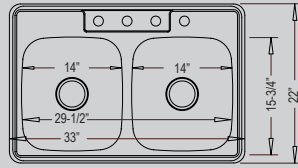

ADA-963

Small Single Style

20" x 20-1/2" x 6"

DROP-IN

(Non-ADA)

1-Hole: DI-5050-1

3-Hole: DI-5050-3

4-Hole: DI-5050-4

50/50 Style

(4-Hole Version Shown)

33" x 22" x 8" / 8"

DI-6040

60/40 Style

33" x 22" x 8" / 7"

1-Hole: DI-869-1

3-Hole: DI-869-3

4-Hole: DI-869-4

Large Single Style

(3-Hole Version Shown)

33" x 22" x 9"

DI-MS

"D" Bowl Style

25" x 22" x 9"

1-Hole: DI-9668-1

4-Hole: DI-9668-4

Medium Single Style

(4-Hole Version Shown)

25" x 22" x 8"

DI-769

Small Single / Bar Style

15" x 15" x 5-1/2"