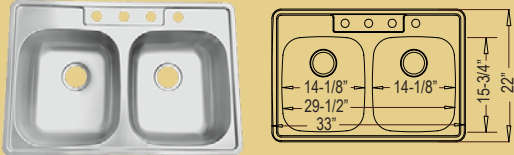

ADA-VS18813
30" Large Single style
30" x 18" x 5-1/2"

ADA-VS2318
Medium Single Style
23" x 17-3/4" x 5-1/2"

ADA-MP5050
Large Single Style
31" x 18" X 5-1/2"

Metro Place ADA Undermount Models

Featuring R20mm Rounded Inside "Radial" Corners

ADA-MP3118
Medium Single Style
31" x 18" X 5-1/2"

Urban Place ADA Undermount Models

Featuring R15mm Rounded Inside "Radial" Corners

ADA-R-ZS-300
Large Single Style
31-3/4" x 18-1/2" X 5-1/2"

ADA-R-ZS-600
Medium Single Style
23-1/2" x 18-1/2" X 5-1/2"

ADA Drop-In Models

3-Hole: ADA-922-3

4-Hole: ADA-922-4

50/50 Style

33" x 22" x 6" / 6"

ADA-966

Medium Single Style

25" x 22" x 6"

ADA-963

Small Single Style

20" x 20-1/2" x 6"

DROP-IN

(Non-ADA)

1-Hole: DI-5050-1

3-Hole: DI-5050-3

4-Hole: DI-5050-4