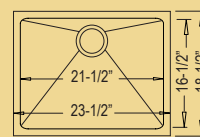

ADA-978
Small Single Style
16" x 16" x 5-1/2"

Lancer / Intrepid ADA Undermount Models

Featuring R50mm Rounded Inside "Radial" Corners

ADA-VS5050
50/50 Style
32-1/8" x 18" x 5-1/2" / 5-1/2"

ADA-VS3218
32" Large Single Style
32-1/8" x 18" x 5-1/2"

ADA-VS18813
30" Large Single style
30" x 18" x 5-1/2"

ADA-VS2318
Medium Single Style
23" x 17-3/4" x 5-1/2"

ADA-MP5050
Large Single Style
31" x 18" X 5-1/2"

Metro Place ADA Undermount Models

Featuring R20mm Rounded Inside "Radial" Corners

ADA-MP3118
Medium Single Style
31" x 18" X 5-1/2"

Urban Place ADA Undermount Models

Featuring R15mm Rounded Inside "Radial" Corners

ADA-R-ZS-300
Large Single Style
31-3/4" x 18-1/2" X 5-1/2"

ADA-R-ZS-600
Medium Single Style
23-1/2" x 18-1/2" X 5-1/2"

4-Hole: DI-9668-4

Medium Single Style

(4-Hole Version Shown)

25" x 22" x 8"

DI-769

Small Single / Bar Style

15" x 15" x 5-1/2"