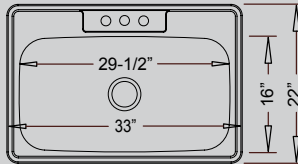

ADA-963

Small Single Style

20" x 20-1/2" x 6"

DROP-IN

(Non-ADA)

1-Hole: DI-5050-1

3-Hole: DI-5050-3

4-Hole: DI-5050-4

50/50 Style

(4-Hole Version Shown)

33" x 22" x 8" / 8"

DI-6040

60/40 Style

33" x 22" x 8" / 7"

1-Hole: DI-869-1

3-Hole: DI-869-3

4-Hole: DI-869-4

Large Single Style

(3-Hole Version Shown)

33" x 22" x 9"

DI-MS

"D" Bowl Style

25" x 22" x 9"

1-Hole: DI-9668-1

4-Hole: DI-9668-4

Medium Single Style

(4-Hole Version Shown)

25" x 22" x 8"

DI-769

Small Single / Bar Style

15" x 15" x 5-1/2"