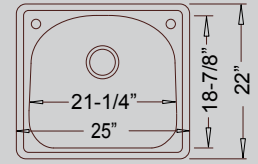

50/50 Style

(4-Hole Version Shown)

33" x 22" x 8" / 8"

DI-6040

60/40 Style

33" x 22" x 8" / 7"

1-Hole: DI-869-1

3-Hole: DI-869-3

4-Hole: DI-869-4

Large Single Style

(3-Hole Version Shown)

33" x 22" x 9"

DI-MS

"D" Bowl Style

25" x 22" x 9"

1-Hole: DI-9668-1

4-Hole: DI-9668-4

Medium Single Style

(4-Hole Version Shown)

25" x 22" x 8"

DI-769

Small Single / Bar Style

15" x 15" x 5-1/2"