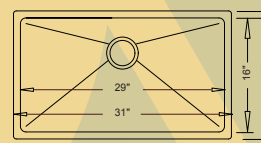

ADA-VS18813
30" Large Single style
30" x 18" x 5-1/2"

ADA-VS2318
Medium Single Style
23" x 17-3/4" x 5-1/2"

ADA-MP5050
Large Single Style
31" x 18" X 5-1/2"

Metro Place ADA Undermount Models

Featuring R20mm Rounded Inside "Radial" Corners

ADA-MP3118
Medium Single Style
31" x 18" X 5-1/2"

Urban Place ADA Undermount Models

Featuring R15mm Rounded Inside "Radial" Corners

ADA-R-ZS-300
Large Single Style
31-3/4" x 18-1/2" X 5-1/2"

ADA-R-ZS-600
Medium Single Style
23-1/2" x 18-1/2" X 5-1/2"