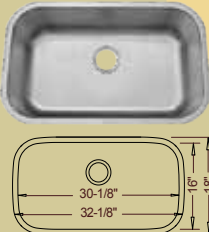

Primo / Leonet / Futura ADA Undermount Models

Featuring R15mm Rounded Inside "Radial" Corners

ADA-802
50/50 Style
32-1/4" x 18-1/2" x 5-1/2" / 5-1/2"

ADA-868
Large Single Style
30" x 18-1/8" x 5-1/2"

ADA-862
Medium Single Style
23-3/8" x 17-3/4" x 5-1/2"

ADA-978
Small Single Style
16" x 16" x 5-1/2"

Lancer / Intrepid ADA Undermount Models

Featuring R50mm Rounded Inside "Radial" Corners

ADA-VS5050
50/50 Style
32-1/8" x 18" x 5-1/2" / 5-1/2"

ADA-VS3218
32" Large Single Style
32-1/8" x 18" x 5-1/2"

ADA-VS18813
30" Large Single style
30" x 18" x 5-1/2"

ADA-VS2318
Medium Single Style
23" x 17-3/4" x 5-1/2"

ADA-MP5050
Large Single Style
31" x 18" X 5-1/2"

Metro Place ADA Undermount Models

Featuring R20mm Rounded Inside "Radial" Corners

ADA-MP3118
Medium Single Style
31" x 18" X 5-1/2"

Urban Place ADA Undermount Models

Featuring R15mm Rounded Inside "Radial" Corners

ADA-R-ZS-300
Large Single Style
31-3/4" x 18-1/2" X 5-1/2"

ADA-R-ZS-600
Medium Single Style
23-1/2" x 18-1/2" X 5-1/2"