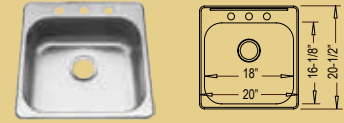

ADA-MP3118
Medium Single Style
31" x 18" X 5-1/2"

Urban Place ADA Undermount Models

Featuring R15mm Rounded Inside "Radial" Corners

ADA-R-ZS-300
Large Single Style
31-3/4" x 18-1/2" X 5-1/2"

ADA-R-ZS-600
Medium Single Style
23-1/2" x 18-1/2" X 5-1/2"

ADA Drop-In Models

3-Hole: ADA-922-3

4-Hole: ADA-922-4

50/50 Style

33" x 22" x 6" / 6"

ADA-966

Medium Single Style

25" x 22" x 6"

ADA-963

Small Single Style

20" x 20-1/2" x 6"

DROP-IN

(Non-ADA)

1-Hole: DI-5050-1

3-Hole: DI-5050-3

4-Hole: DI-5050-4