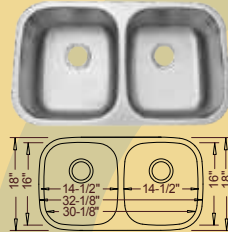

Primo / Leonet / Futura ADA Undermount Models

Featuring R15mm Rounded Inside "Radial" Corners

ADA-802
50/50 Style
32-1/4" x 18-1/2" x 5-1/2" / 5-1/2"

ADA-868
Large Single Style
30" x 18-1/8" x 5-1/2"

ADA-862
Medium Single Style
23-3/8" x 17-3/4" x 5-1/2"

ADA-978
Small Single Style
16" x 16" x 5-1/2"

Lancer / Intrepid ADA Undermount Models

Featuring R50mm Rounded Inside "Radial" Corners

ADA-VS5050
50/50 Style
32-1/8" x 18" x 5-1/2" / 5-1/2"

ADA-VS3218
32" Large Single Style
32-1/8" x 18" x 5-1/2"

ADA-VS18813
30" Large Single style
30" x 18" x 5-1/2"

ADA-VS2318
Medium Single Style
23" x 17-3/4" x 5-1/2"

ADA-MP5050
Large Single Style
31" x 18" X 5-1/2"

Metro Place ADA Undermount Models

Featuring R20mm Rounded Inside "Radial" Corners

4-Hole: DI-869-4

Large Single Style

(3-Hole Version Shown)

33" x 22" x 9"

DI-MS

"D" Bowl Style

25" x 22" x 9"

1-Hole: DI-9668-1