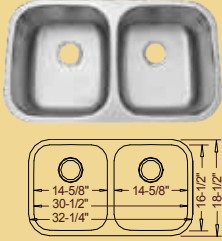

ADA COMPLIANT STAINLESS STEEL SINKS

"ADA Requirements include sink depths of no more than 6-1/2 inches, counter rim height of no more than 34 inches, and knee clearance that is at least 27 inches." The following sinks meet these ADA requirements for kitchen use. We have many models throughout our catalog that are ADA compliant, using the above requirements.

Primo / Leonet / Futura ADA Undermount Models

Featuring R15mm Rounded Inside "Radial" Corners

ADA-802
50/50 Style
32-1/4" x 18-1/2" x 5-1/2" / 5-1/2"

ADA-868
Large Single Style
30" x 18-1/8" x 5-1/2"

ADA-862
Medium Single Style
23-3/8" x 17-3/4" x 5-1/2"

ADA-978
Small Single Style
16" x 16" x 5-1/2"

Lancer / Intrepid ADA Undermount Models

Featuring R50mm Rounded Inside "Radial" Corners

ADA-VS5050
50/50 Style
32-1/8" x 18" x 5-1/2" / 5-1/2"

ADA-VS3218
32" Large Single Style
32-1/8" x 18" x 5-1/2"

4-Hole: DI-869-4

Large Single Style

(3-Hole Version Shown)

33" x 22" x 9"

DI-MS

"D" Bowl Style

25" x 22" x 9"

1-Hole: DI-9668-1