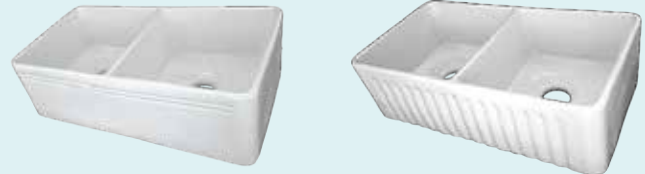

Kitchen Models: A complete choice of the popular "Apron" front style.

SINGULATION *Large Single Style*

CH2610
Optional Grid #77
Outer: 33" x 20" x 8-3/4"
Inner: 31-1/2" x 18-1/2" x 7-1/2"

PARTITION *50/50 Style*

CH1410
Optional Grid Set #78
Outer: 33-1/4" x 18" x 10" x 10"
Inner: 31" x 16-1/2" x 7-1/2"

The Partition is "**Dual-Mountable**", featuring a notched front on one side, and a fluted front on the other.