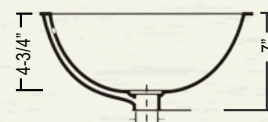

CH883 (White)
CH885 (Bisque)

ORBIT

* ADA COMPLIANT

Outer: 17" dia. x 7"
Inner: 15" dia. x 4-3/4"

CH1310 (White)
CH1320 (Bisque)
CH1330 (Black)

*ADA-Compliant when installed according to ADA mounting guidelines