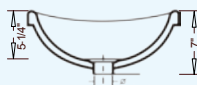

DELRAY

Outer: 21-1/2" x 18" x 6-3/4"
Inner: 18-1/8" x 11-1/2" x 4"

CH640 (White)
CH650 (Bisque)

Delray drop-in lip height: 3-1/2"
Can also be installed as a vessel

LAYER

Outer: 18" x 15-1/2" x 7"
Inner: 16-3/4" x 14-1/4" x 5-1/4"
CH810 (White)

CH3310 (White)
CH3320 (Bisque)

BLOCK

Outer: 18-7/8" x 14-3/4" x 5-1/4"
Inner: 17-3/4" x 13-5/8" x 4-1/4"

CH888 (White)

BLOOM

Outer: 18" dia. x 7-1/4"
Inner: 16" dia. x 6"

CH4110 (White)
CH4120 (Bisque)
CH4130 (Black)