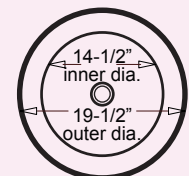

Outer: 19-1/8" dia. x 8"
Inner: 15" x 13" x 6"
YES1919 (White)

ROTUNDA

Vanity Vessel

ANGLE

Outer: 16-1/2" x 16-1/2" x 4-5/8"
Inner: 15-1/4" x 15-1/4" x 3-3/8"

CH744 (White)

APRON

Outer: 20-1/2" x 16-3/4" x 6-7/8"
Inner: 16-1/2" x 10-1/4" x 4-1/2"

CH3310 (White)
CH3320 (Bisque)

BLOCK

Outer: 18-7/8" x 14-3/4" x 5-1/4"
Inner: 17-3/4" x 13-5/8" x 4-1/4"

CH888 (White)

BLOOM

Outer: 18" dia. x 7-1/4"
Inner: 16" dia. x 6"

CH4110 (White)
CH4120 (Bisque)
CH4130 (Black)

BOX

Outer: 20-1/4" x 15-3/4" x 7"
Inner: 15-3/4" x 9-1/2" x 5"

CH3110 (White)
CH3120 (Bisque)

BULB

Outer: 19-1/2" dia. x 5-1/4"
Inner: 14-1/2" dia. x 4-1/2"

CH9110 (White)
CH9120 (Bisque)
CH9130 (Black)

Vanity Vessel

CANOE

Outer: 23-1/4" x 15" x 7-1/2"
Inner: Slope to 14-1/2" x 4-3/4"

CH1210 (White)
CH1220 (Bisque)
CH1230 (Black)

CONE

Outer: 18-1/2" x 18-1/2" x 6-1/4"
Inner: 17-1/2" x 13-1/2" x 4-1/2"

CH6510 (White)
CH6520 (Bisque)
CH6530 (Black)