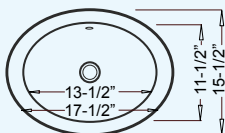

CH560 (White)
CH565 (Bisque)

DAISY

Outer: 21-3/4" x 18-5/8" x 8-1/4"
Inner: 17-1/4" x 12-1/4" x 6-3/8"

YES300 (White)
YES310 (Bisque)

DAISY 3-HOLE

Outer: 22-1/8" x 18-7/8" x 8-1/2"
Inner: 18-1/8" x 12-1/2" x 6"

YES300-3 (White)
YES310-3 (Bisque)

DERBY

Outer: 17-1/2" x 15-1/2" x 7"
Inner: 13-1/2" x 11-1/2" x 5-1/4"

CH333 (White)
CH335 (Bisque)
CH351 (Black)

DUGOUT

Outer: 22-1/2" x 18-1/4" x 8-7/8"
Inner: 16-3/4" x 11-1/8" x 5-3/4"

DELRAY

Outer: 21-1/2" x 18" x 6-3/4"
Inner: 18-1/8" x 11-1/2" x 4"

CH640 (White)
CH650 (Bisque)

Delray drop-in lip height: 3-1/2"
Can also be installed as a vessel

LAYER

Outer: 18" x 15-1/2" x 7"
Inner: 16-3/4" x 14-1/4" x 5-1/4"
CH810 (White)