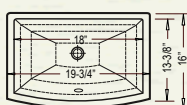

YES1717 (White)

CREST

* ADA COMPLIANT

Outer: 20-3/4" x 14" x 7-1/4"
Inner: 17-1/4" x 12-5/8" x 5-1/4"

YES3910 (White)

FRAME

Outer: 20" x 16" x 7"
Inner: 17-1/4" x 13-1/8" x 4-1/2"

CH1910 (White)
CH1930 (Bisque)

BOWE

Outer: 19-3/4" x 16" x 7-3/8"
Inner: 18" x 13-3/8" x 5-1/4"

CH470 (White)

CHECKER

Outer: 16" x 16" x 7-1/8"
Inner: 13-5/8" x 13-5/8" x 5-1/8"

YES1414 (White)

FLUME

Outer: 21-1/8" x 16" x 7-1/8"
Inner: 19-1/2" x 14-5/8" x 5"

YES1914 (White)

HATCH

Outer: 22-1/8" x 15" x 6-7/8"
Inner: 19-7/8" x 13" x 5-1/8"

YES2115 (White)

*ADA-Compliant when installed according to ADA mounting guidelines

Drop-In

LEDGE

Outer: 21-1/4" x 18" x 6-3/4"
Inner: 17-3/4" x 12-1/4" x 5"