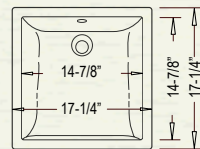

YES483 (White)
YES485 (Bisque)
YES490 (Black)

SCOOP

* ADA COMPLIANT

Outer: 20-1/4" x 15" x 7-1/2"
Inner: 18-1/4" x 13" x 5-1/2"

YES4410 (White)
YES4420 (Bisque)

DART

* ADA COMPLIANT

Outer: 18-1/8" x 13" x 7-1/2"
Inner: 16-1/4" x 11" x 5-1/2"

YES6360 (White)
YES6365 (Bisque)

BASIN

* ADA COMPLIANT

Outer: 20-7/8" x 13-5/8" x 7-1/4"
Inner: 18-3/4" x 11-1/2" x 5-1/2"

YES533 (White)
YES535 (Bisque)

CLUTCH

* ADA COMPLIANT

Outer: 17-1/4" x 17-1/4" x 7-1/2"
Inner: 14-7/8" x 14-7/8" x 5-3/4"

YES1717 (White)

CREST

* ADA COMPLIANT

Outer: 20-3/4" x 14" x 7-1/4"
Inner: 17-1/4" x 12-5/8" x 5-1/4"

YES3910 (White)

FRAME

Outer: 20" x 16" x 7"
Inner: 17-1/4" x 13-1/8" x 4-1/2"

CH1910 (White)
CH1930 (Bisque)

BOWE

Outer: 19-3/4" x 16" x 7-3/8"
Inner: 18" x 13-3/8" x 5-1/4"

CH470 (White)

CHECKER

Outer: 16" x 16" x 7-1/8"
Inner: 13-5/8" x 13-5/8" x 5-1/8"

YES1414 (White)

FLUME

Outer: 21-1/8" x 16" x 7-1/8"
Inner: 19-1/2" x 14-5/8" x 5"