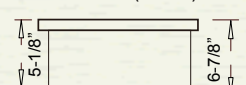

BOWE

Outer: 19-3/4" x 16" x 7-3/8"
Inner: 18" x 13-3/8" x 5-1/4"

CH470 (White)

CHECKER

Outer: 16" x 16" x 7-1/8"
Inner: 13-5/8" x 13-5/8" x 5-1/8"

YES1414 (White)

FLUME

Outer: 21-1/8" x 16" x 7-1/8"
Inner: 19-1/2" x 14-5/8" x 5"

YES1914 (White)

HATCH

Outer: 22-1/8" x 15" x 6-7/8"
Inner: 19-7/8" x 13" x 5-1/8"

YES2115 (White)

*ADA-Compliant when installed according to ADA mounting guidelines

Drop-In

LEDGE

Outer: 21-1/4" x 18" x 6-3/4"
Inner: 17-3/4" x 12-1/4" x 5"