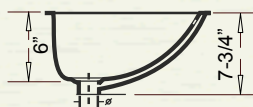

CH980 (White)
CH992 (Bisque)

ACORN

* ADA COMPLIANT

Outer: 17-1/8" x 14" x 7-3/4"
Inner: 15-1/4" x 12" x 6"

CH833 (White)
CH835 (Bisque)
CH851 (Black)

BUD

* ADA COMPLIANT

Outer: 15-1/2" x 13-1/2" x 8"
Inner: 13-1/2" x 11-1/2" x 6-1/4"