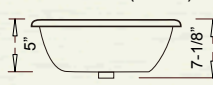

BOWE

Outer: 19-3/4" x 16" x 7-3/8"
Inner: 18" x 13-3/8" x 5-1/4"

CH470 (White)

CHECKER

Outer: 16" x 16" x 7-1/8"
Inner: 13-5/8" x 13-5/8" x 5-1/8"

YES1414 (White)

FLUME

Outer: 21-1/8" x 16" x 7-1/8"
Inner: 19-1/2" x 14-5/8" x 5"

YES1914 (White)

HATCH

Outer: 22-1/8" x 15" x 6-7/8"
Inner: 19-7/8" x 13" x 5-1/8"

YES2115 (White)

*ADA-Compliant when installed according to ADA mounting guidelines

Drop-In

LEDGE

Outer: 21-1/4" x 18" x 6-3/4"
Inner: 17-3/4" x 12-1/4" x 5"