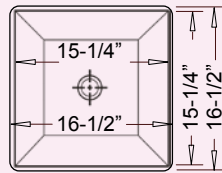

DELRAY

Outer: 21-1/2" x 18" x 6-3/4"
Inner: 18-1/8" x 11-1/2" x 4"

CH640 (White)
CH650 (Bisque)

Delray drop-in lip height: 3-1/2"
Can also be installed as a vessel

LAYER

Outer: 18" x 15-1/2" x 7"
Inner: 16-3/4" x 14-1/4" x 5-1/4"
CH810 (White)

Outer: 19-1/8" dia. x 8"
Inner: 15" x 13" x 6"
YES1919 (White)

ROTUNDA

Vanity Vessel

ANGLE

Outer: 16-1/2" x 16-1/2" x 4-5/8"
Inner: 15-1/4" x 15-1/4" x 3-3/8"

CH744 (White)

APRON

Outer: 20-1/2" x 16-3/4" x 6-7/8"
Inner: 16-1/2" x 10-1/4" x 4-1/2"

CH3310 (White)
CH3320 (Bisque)

BLOCK

Outer: 18-7/8" x 14-3/4" x 5-1/4"
Inner: 17-3/4" x 13-5/8" x 4-1/4"

CH888 (White)

BLOOM

Outer: 18" dia. x 7-1/4"
Inner: 16" dia. x 6"

CH4110 (White)
CH4120 (Bisque)
CH4130 (Black)

BOX

Outer: 20-1/4" x 15-3/4" x 7"
Inner: 15-3/4" x 9-1/2" x 5"

CH3110 (White)
CH3120 (Bisque)

BULB

Outer: 19-1/2" dia. x 5-1/4"
Inner: 14-1/2" dia. x 4-1/2"

CH9110 (White)
CH9120 (Bisque)
CH9130 (Black)

Vanity Vessel