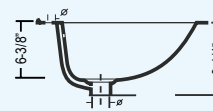

CH560 (White)
CH565 (Bisque)

DAISY

Outer: 21-3/4" x 18-5/8" x 8-1/4"
Inner: 17-1/4" x 12-1/4" x 6-3/8"

YES300 (White)
YES310 (Bisque)

DAISY 3-HOLE

Outer: 22-1/8" x 18-7/8" x 8-1/2"
Inner: 18-1/8" x 12-1/2" x 6"