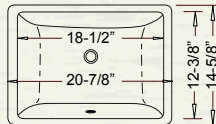

Rectangular Undermount

TROUGH

* ADA COMPLIANT

Outer: 23-1/2" x 14-1/2" x 7-3/4"
Inner: 20-3/4" x 12-1/4" x 5-1/2"

CH433 (White)
CH435 (Bisque)
CH455 (Black)

TRENCH

* ADA COMPLIANT

Outer: 20-7/8" x 14-5/8" x 8-1/4"
Inner: 18-1/2" x 12-3/8" x 6-1/4"

YES483 (White)
YES485 (Bisque)
YES490 (Black)

SCOOP

* ADA COMPLIANT

Outer: 20-1/4" x 15" x 7-1/2"
Inner: 18-1/4" x 13" x 5-1/2"

YES4410 (White)
YES4420 (Bisque)

DART

* ADA COMPLIANT

Outer: 18-1/8" x 13" x 7-1/2"
Inner: 16-1/4" x 11" x 5-1/2"