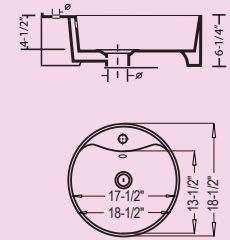

CH3310 (White)
CH3320 (Bisque)

BLOCK

Outer: 18-7/8" x 14-3/4" x 5-1/4"
Inner: 17-3/4" x 13-5/8" x 4-1/4"

CH888 (White)

BLOOM

Outer: 18" dia. x 7-1/4"
Inner: 16" dia. x 6"

CH4110 (White)
CH4120 (Bisque)
CH4130 (Black)

BOX

Outer: 20-1/4" x 15-3/4" x 7"
Inner: 15-3/4" x 9-1/2" x 5"

CH3110 (White)
CH3120 (Bisque)

BULB

Outer: 19-1/2" dia. x 5-1/4"
Inner: 14-1/2" dia. x 4-1/2"

CH9110 (White)
CH9120 (Bisque)
CH9130 (Black)

Vanity Vessel

CANOE

Outer: 23-1/4" x 15" x 7-1/2"
Inner: Slope to 14-1/2" x 4-3/4"

CH1210 (White)
CH1220 (Bisque)
CH1230 (Black)

CONE

Outer: 18-1/2" x 18-1/2" x 6-1/4"
Inner: 17-1/2" x 13-1/2" x 4-1/2"

CH6510 (White)
CH6520 (Bisque)
CH6530 (Black)

CONTOUR

Outer: 16-1/2" x 16-1/2" x 5-3/8"
Inner: 15-1/8" x 15-1/8" x 4"

CH5110 (White)
CH5120 (Bisque)
CH5130 (Black)

MIXER

Outer: 16-1/2" dia. x 7"
Inner: 15-3/4" dia. x 5"

CH2110 (White)
CH2120 (Bisque)
CH2130 (Black)