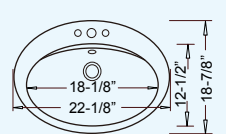

CH2510 (White)
CH2520 (Bisque)

LEDGE 3-HOLE

Outer: 21-1/4" x 18" x 6-3/4"
Inner: 17-3/4" x 12-1/4" x 5"

CH2510-3 (White)
CH2520-3 (Bisque)

CORNET

Outer: 21-1/2" x 14-3/4" x 7-1/2"
Inner: 17-1/2" x 11-1/4" x 5-1/4"

CH560 (White)
CH565 (Bisque)

DAISY

Outer: 21-3/4" x 18-5/8" x 8-1/4"
Inner: 17-1/4" x 12-1/4" x 6-3/8"

YES300 (White)
YES310 (Bisque)

DAISY 3-HOLE

Outer: 22-1/8" x 18-7/8" x 8-1/2"
Inner: 18-1/8" x 12-1/2" x 6"

YES300-3 (White)
YES310-3 (Bisque)

DERBY

Outer: 17-1/2" x 15-1/2" x 7"
Inner: 13-1/2" x 11-1/2" x 5-1/4"

CH333 (White)
CH335 (Bisque)
CH351 (Black)

DUGOUT

Outer: 22-1/2" x 18-1/4" x 8-7/8"
Inner: 16-3/4" x 11-1/8" x 5-3/4"