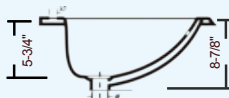

Drop-In

LEDGE

Outer: 21-1/4" x 18" x 6-3/4"
Inner: 17-3/4" x 12-1/4" x 5"

CH2510 (White)
CH2520 (Bisque)

LEDGE 3-HOLE

Outer: 21-1/4" x 18" x 6-3/4"
Inner: 17-3/4" x 12-1/4" x 5"

CH2510-3 (White)
CH2520-3 (Bisque)

CORNET

Outer: 21-1/2" x 14-3/4" x 7-1/2"
Inner: 17-1/2" x 11-1/4" x 5-1/4"

CH560 (White)
CH565 (Bisque)

DAISY

Outer: 21-3/4" x 18-5/8" x 8-1/4"
Inner: 17-1/4" x 12-1/4" x 6-3/8"

YES300 (White)
YES310 (Bisque)

DAISY 3-HOLE

Outer: 22-1/8" x 18-7/8" x 8-1/2"
Inner: 18-1/8" x 12-1/2" x 6"

YES300-3 (White)
YES310-3 (Bisque)

DERBY

Outer: 17-1/2" x 15-1/2" x 7"
Inner: 13-1/2" x 11-1/2" x 5-1/4"

CH333 (White)
CH335 (Bisque)
CH351 (Black)

DUGOUT

Outer: 22-1/2" x 18-1/4" x 8-7/8"
Inner: 16-3/4" x 11-1/8" x 5-3/4"

CH2320 (White)
CH2330 (Bisque)

PALM

Outer: 22" x 18-1/8" x 9-1/2"
Inner: 18-1/4" x 10-1/2" x 6-3/4"

CH570 (White)
CH571 (Bisque)
CH572 (Black)

TULIP

Outer: 17-1/2" x 14-1/4" x 7"
Inner: 15" x 12-1/4" x 5"

CH500 (White)
CH510 (Bisque)
CH520 (Black)

DELRAY

Outer: 21-1/2" x 18" x 6-3/4"
Inner: 18-1/8" x 11-1/2" x 4"

CH640 (White)
CH650 (Bisque)

Delray drop-in lip height: 3-1/2"
Can also be installed as a vessel

LAYER

Outer: 18" x 15-1/2" x 7"
Inner: 16-3/4" x 14-1/4" x 5-1/4"
CH810 (White)

Outer: 19-1/8" dia. x 8"
Inner: 15" x 13" x 6"
YES1919 (White)

ROTUNDA