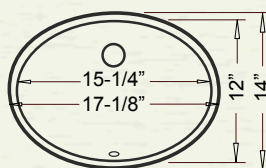

CH980 (White)
CH992 (Bisque)

ACORN

* ADA COMPLIANT

Outer: 17-1/8" x 14" x 7-3/4"
Inner: 15-1/4" x 12" x 6"

CH833 (White)
CH835 (Bisque)
CH851 (Black)

BUD

* ADA COMPLIANT

Outer: 15-1/2" x 13-1/2" x 8"
Inner: 13-1/2" x 11-1/2" x 6-1/4"