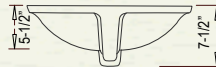

YES483 (White)
YES485 (Bisque)
YES490 (Black)

SCOOP

* ADA COMPLIANT

Outer: 20-1/4" x 15" x 7-1/2"
Inner: 18-1/4" x 13" x 5-1/2"

YES4410 (White)
YES4420 (Bisque)

DART

* ADA COMPLIANT

Outer: 18-1/8" x 13" x 7-1/2"
Inner: 16-1/4" x 11" x 5-1/2"

YES6360 (White)
YES6365 (Bisque)

BASIN

* ADA COMPLIANT

Outer: 20-7/8" x 13-5/8" x 7-1/4"
Inner: 18-3/4" x 11-1/2" x 5-1/2"

YES533 (White)
YES535 (Bisque)

CLUTCH

* ADA COMPLIANT

Outer: 17-1/4" x 17-1/4" x 7-1/2"
Inner: 14-7/8" x 14-7/8" x 5-3/4"