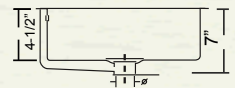

YES1717 (White)

CREST

* ADA COMPLIANT

Outer: 20-3/4" x 14" x 7-1/4"
Inner: 17-1/4" x 12-5/8" x 5-1/4"

YES3910 (White)

FRAME

Outer: 20" x 16" x 7"
Inner: 17-1/4" x 13-1/8" x 4-1/2"

CH1910 (White)
CH1930 (Bisque)

BOWE

Outer: 19-3/4" x 16" x 7-3/8"
Inner: 18" x 13-3/8" x 5-1/4"

CH470 (White)

CHECKER

Outer: 16" x 16" x 7-1/8"
Inner: 13-5/8" x 13-5/8" x 5-1/8"

YES1414 (White)

FLUME

Outer: 21-1/8" x 16" x 7-1/8"
Inner: 19-1/2" x 14-5/8" x 5"

YES1914 (White)

HATCH

Outer: 22-1/8" x 15" x 6-7/8"
Inner: 19-7/8" x 13" x 5-1/8"

YES2115 (White)

*ADA-Compliant when installed according to ADA mounting guidelines

Drop-In

LEDGE

Outer: 21-1/4" x 18" x 6-3/4"
Inner: 17-3/4" x 12-1/4" x 5"