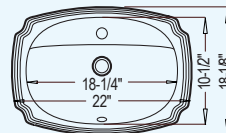

YES300-3 (White)
YES310-3 (Bisque)

DERBY

Outer: 17-1/2" x 15-1/2" x 7"
Inner: 13-1/2" x 11-1/2" x 5-1/4"

CH333 (White)
CH335 (Bisque)
CH351 (Black)

DUGOUT

Outer: 22-1/2" x 18-1/4" x 8-7/8"
Inner: 16-3/4" x 11-1/8" x 5-3/4"

CH2320 (White)
CH2330 (Bisque)

PALM

Outer: 22" x 18-1/8" x 9-1/2"
Inner: 18-1/4" x 10-1/2" x 6-3/4"

CH570 (White)
CH571 (Bisque)
CH572 (Black)

TULIP

Outer: 17-1/2" x 14-1/4" x 7"
Inner: 15" x 12-1/4" x 5"

CH500 (White)
CH510 (Bisque)
CH520 (Black)

DELRAY

Outer: 21-1/2" x 18" x 6-3/4"
Inner: 18-1/8" x 11-1/2" x 4"

CH640 (White)
CH650 (Bisque)

Delray drop-in lip height: 3-1/2"
Can also be installed as a vessel

LAYER

Outer: 18" x 15-1/2" x 7"
Inner: 16-3/4" x 14-1/4" x 5-1/4"
CH810 (White)