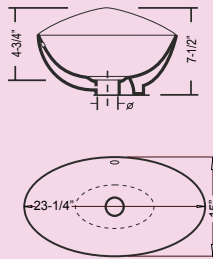

Outer: 19-1/8" dia. x 8"
Inner: 15" x 13" x 6"
YES1919 (White)

ROTUNDA

Vanity Vessel

ANGLE

Outer: 16-1/2" x 16-1/2" x 4-5/8"
Inner: 15-1/4" x 15-1/4" x 3-3/8"

CH744 (White)

APRON

Outer: 20-1/2" x 16-3/4" x 6-7/8"
Inner: 16-1/2" x 10-1/4" x 4-1/2"

CH3310 (White)
CH3320 (Bisque)

BLOCK

Outer: 18-7/8" x 14-3/4" x 5-1/4"
Inner: 17-3/4" x 13-5/8" x 4-1/4"

CH888 (White)

BLOOM

Outer: 18" dia. x 7-1/4"
Inner: 16" dia. x 6"

CH4110 (White)
CH4120 (Bisque)
CH4130 (Black)

BOX

Outer: 20-1/4" x 15-3/4" x 7"
Inner: 15-3/4" x 9-1/2" x 5"

CH3110 (White)
CH3120 (Bisque)

BULB

Outer: 19-1/2" dia. x 5-1/4"
Inner: 14-1/2" dia. x 4-1/2"

CH9110 (White)
CH9120 (Bisque)
CH9130 (Black)

Vanity Vessel

CANOE

Outer: 23-1/4" x 15" x 7-1/2"
Inner: Slope to 14-1/2" x 4-3/4"

CH1210 (White)
CH1220 (Bisque)
CH1230 (Black)

CONE

Outer: 18-1/2" x 18-1/2" x 6-1/4"
Inner: 17-1/2" x 13-1/2" x 4-1/2"

CH6510 (White)
CH6520 (Bisque)
CH6530 (Black)