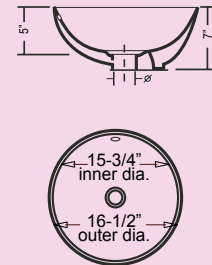

BOX

Outer: 20-1/4" x 15-3/4" x 7"
Inner: 15-3/4" x 9-1/2" x 5"

CH3110 (White)
CH3120 (Bisque)

BULB

Outer: 19-1/2" dia. x 5-1/4"
Inner: 14-1/2" dia. x 4-1/2"

CH9110 (White)
CH9120 (Bisque)
CH9130 (Black)

Vanity Vessel

CANOE

Outer: 23-1/4" x 15" x 7-1/2"
Inner: Slope to 14-1/2" x 4-3/4"

CH1210 (White)
CH1220 (Bisque)
CH1230 (Black)

CONE

Outer: 18-1/2" x 18-1/2" x 6-1/4"
Inner: 17-1/2" x 13-1/2" x 4-1/2"

CH6510 (White)
CH6520 (Bisque)
CH6530 (Black)

CONTOUR

Outer: 16-1/2" x 16-1/2" x 5-3/8"
Inner: 15-1/8" x 15-1/8" x 4"

CH5110 (White)
CH5120 (Bisque)
CH5130 (Black)

MIXER

Outer: 16-1/2" dia. x 7"
Inner: 15-3/4" dia. x 5"

CH2110 (White)
CH2120 (Bisque)
CH2130 (Black)

PACE

Outer: 15" x 15" x 5-3/8"
Inner: 13-3/4" x 13-3/4" x 4-1/2"

CH555 (White)

RIM

Outer: 18-1/4" dia. x 6-3/4"
Inner: 17-1/8" dia. x 4-5/8"

CH6110 (White)
CH6120 (Bisque)
CH6130 (Black)

TUB

Outer: 18-3/4" x 13-1/4" x 5-1/2"
Inner: 17-3/4" x 12-1/4" x 4-1/2"