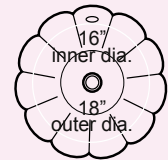

DELRAY

Outer: 21-1/2" x 18" x 6-3/4"
Inner: 18-1/8" x 11-1/2" x 4"

CH640 (White)
CH650 (Bisque)

Delray drop-in lip height: 3-1/2"
Can also be installed as a vessel

LAYER

Outer: 18" x 15-1/2" x 7"
Inner: 16-3/4" x 14-1/4" x 5-1/4"
CH810 (White)

Outer: 19-1/8" dia. x 8"
Inner: 15" x 13" x 6"
YES1919 (White)

ROTUNDA

Vanity Vessel

ANGLE

Outer: 16-1/2" x 16-1/2" x 4-5/8"
Inner: 15-1/4" x 15-1/4" x 3-3/8"

CH744 (White)

APRON

Outer: 20-1/2" x 16-3/4" x 6-7/8"
Inner: 16-1/2" x 10-1/4" x 4-1/2"

CH3310 (White)
CH3320 (Bisque)

BLOCK

Outer: 18-7/8" x 14-3/4" x 5-1/4"
Inner: 17-3/4" x 13-5/8" x 4-1/4"

CH888 (White)

BLOOM

Outer: 18" dia. x 7-1/4"
Inner: 16" dia. x 6"

CH4110 (White)
CH4120 (Bisque)
CH4130 (Black)

BOX

Outer: 20-1/4" x 15-3/4" x 7"
Inner: 15-3/4" x 9-1/2" x 5"

CH3110 (White)
CH3120 (Bisque)

BULB

Outer: 19-1/2" dia. x 5-1/4"
Inner: 14-1/2" dia. x 4-1/2"

CH9110 (White)
CH9120 (Bisque)
CH9130 (Black)

Vanity Vessel