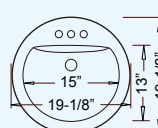

DELRAY

Outer: 21-1/2" x 18" x 6-3/4"
Inner: 18-1/8" x 11-1/2" x 4"

CH640 (White)
CH650 (Bisque)

Delray drop-in lip height: 3-1/2"
Can also be installed as a vessel

LAYER

Outer: 18" x 15-1/2" x 7"
Inner: 16-3/4" x 14-1/4" x 5-1/4"
CH810 (White)

Outer: 19-1/8" dia. x 8"
Inner: 15" x 13" x 6"
YES1919 (White)

ROTUNDA

Vanity Vessel

ANGLE

Outer: 16-1/2" x 16-1/2" x 4-5/8"
Inner: 15-1/4" x 15-1/4" x 3-3/8"

CH744 (White)

APRON

Outer: 20-1/2" x 16-3/4" x 6-7/8"
Inner: 16-1/2" x 10-1/4" x 4-1/2"

CH3310 (White)
CH3320 (Bisque)

BLOCK

Outer: 18-7/8" x 14-3/4" x 5-1/4"
Inner: 17-3/4" x 13-5/8" x 4-1/4"

CH888 (White)

BLOOM

Outer: 18" dia. x 7-1/4"
Inner: 16" dia. x 6"

CH4110 (White)
CH4120 (Bisque)
CH4130 (Black)