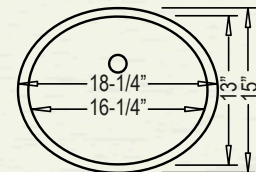

CONTINENTAL

Ceramic Sinks

A SUPERIOR LINE OF HIGH QUALITY

Vitreous China
Porcelain Style Sinks

Sink Colors

White

Bisque

Black

Please Check Models For Availability

All porcelain sinks are fired at a very high temperature. Final dimensions may vary slightly.

Oval Undermount

LOTUS

* ADA COMPLIANT

Outer: 19-3/8" x 15-3/4" x 8-1/4"
Inner: 17-3/8" x 14-1/4" x 6-1/2"

YES933 (White)
YES935 (Bisque)

OVAL ADA

* ADA COMPLIANT

Outer: 19" x 16" x 5-1/2"
Inner: 16-1/2" x 13-3/2" x 3-1/2"

CH966 (White)

MARADA

* ADA COMPLIANT

Outer: 18-1/4" x 15" x 8"
Inner: 16-1/4" x 13" x 6"

CH980 (White)
CH992 (Bisque)

ACORN

* ADA COMPLIANT

Outer: 17-1/8" x 14" x 7-3/4"
Inner: 15-1/4" x 12" x 6"

CH833 (White)
CH835 (Bisque)
CH851 (Black)

BUD

* ADA COMPLIANT

Outer: 15-1/2" x 13-1/2" x 8"
Inner: 13-1/2" x 11-1/2" x 6-1/4"

CH883 (White)
CH885 (Bisque)

ORBIT

* ADA COMPLIANT

Outer: 17" dia. x 7"
Inner: 15" dia. x 4-3/4"

CH1310 (White)
CH1320 (Bisque)
CH1330 (Black)

*ADA-Compliant when installed according to ADA mounting guidelines