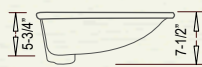

Rectangular Undermount

TROUGH

* ADA COMPLIANT

Outer: 23-1/2" x 14-1/2" x 7-3/4"
Inner: 20-3/4" x 12-1/4" x 5-1/2"

CH433 (White)
CH435 (Bisque)
CH455 (Black)

TRENCH

* ADA COMPLIANT

Outer: 20-7/8" x 14-5/8" x 8-1/4"
Inner: 18-1/2" x 12-3/8" x 6-1/4"

YES483 (White)
YES485 (Bisque)
YES490 (Black)

SCOOP

* ADA COMPLIANT

Outer: 20-1/4" x 15" x 7-1/2"
Inner: 18-1/4" x 13" x 5-1/2"

YES4410 (White)
YES4420 (Bisque)

DART

* ADA COMPLIANT

Outer: 18-1/8" x 13" x 7-1/2"
Inner: 16-1/4" x 11" x 5-1/2"

YES6360 (White)
YES6365 (Bisque)

BASIN

* ADA COMPLIANT

Outer: 20-7/8" x 13-5/8" x 7-1/4"
Inner: 18-3/4" x 11-1/2" x 5-1/2"

YES533 (White)
YES535 (Bisque)

CLUTCH

* ADA COMPLIANT

Outer: 17-1/4" x 17-1/4" x 7-1/2"
Inner: 14-7/8" x 14-7/8" x 5-3/4"

YES1717 (White)

CREST

* ADA COMPLIANT

Outer: 20-3/4" x 14" x 7-1/4"
Inner: 17-1/4" x 12-5/8" x 5-1/4"

YES3910 (White)

FRAME

Outer: 20" x 16" x 7"
Inner: 17-1/4" x 13-1/8" x 4-1/2"

CH1910 (White)
CH1930 (Bisque)

BOWE

Outer: 19-3/4" x 16" x 7-3/8"
Inner: 18" x 13-3/8" x 5-1/4"

CH470 (White)

CHECKER

Outer: 16" x 16" x 7-1/8"
Inner: 13-5/8" x 13-5/8" x 5-1/8"

YES1414 (White)

FLUME

Outer: 21-1/8" x 16" x 7-1/8"
Inner: 19-1/2" x 14-5/8" x 5"

YES1914 (White)

HATCH

Outer: 22-1/8" x 15" x 6-7/8"
Inner: 19-7/8" x 13" x 5-1/8"

YES2115 (White)

*ADA-Compliant when installed according to ADA mounting guidelines