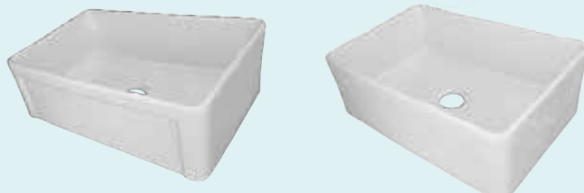

TRADITION *Large Single Style*

CH1110
Optional Grid #79
Outer: 30" x 20" x 10"
Inner: 28-1/2" x 18-1/2" x 7-1/2"

The Tradition is "**Dual-Mountable**", featuring a notched front on one side, and a smooth front on the other.