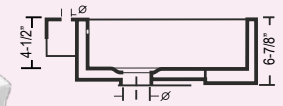

DELRAY

Outer: 21-1/2" x 18" x 6-3/4"
Inner: 18-1/8" x 11-1/2" x 4"

CH640 (White)
CH650 (Bisque)

Delray drop-in lip height: 3-1/2"
Can also be installed as a vessel

LAYER

Outer: 18" x 15-1/2" x 7"
Inner: 16-3/4" x 14-1/4" x 5-1/4"
CH810 (White)

Outer: 19-1/8" dia. x 8"
Inner: 15" x 13" x 6"
YES1919 (White)

ROTUNDA

Vanity Vessel

ANGLE

Outer: 16-1/2" x 16-1/2" x 4-5/8"
Inner: 15-1/4" x 15-1/4" x 3-3/8"

CH744 (White)

APRON

Outer: 20-1/2" x 16-3/4" x 6-7/8"
Inner: 16-1/2" x 10-1/4" x 4-1/2"

CH3310 (White)
CH3320 (Bisque)

BLOCK

Outer: 18-7/8" x 14-3/4" x 5-1/4"
Inner: 17-3/4" x 13-5/8" x 4-1/4"

CH888 (White)

BLOOM

Outer: 18" dia. x 7-1/4"
Inner: 16" dia. x 6"

CH4110 (White)
CH4120 (Bisque)
CH4130 (Black)

BOX

Outer: 20-1/4" x 15-3/4" x 7"
Inner: 15-3/4" x 9-1/2" x 5"

CH3110 (White)
CH3120 (Bisque)

BULB

Outer: 19-1/2" dia. x 5-1/4"
Inner: 14-1/2" dia. x 4-1/2"

CH9110 (White)
CH9120 (Bisque)
CH9130 (Black)

Vanity Vessel