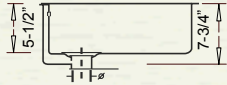

Rectangular Undermount

TROUGH

* ADA COMPLIANT

Outer: 23-1/2" x 14-1/2" x 7-3/4"
Inner: 20-3/4" x 12-1/4" x 5-1/2"

CH433 (White)
CH435 (Bisque)
CH455 (Black)

TRENCH

* ADA COMPLIANT

Outer: 20-7/8" x 14-5/8" x 8-1/4"
Inner: 18-1/2" x 12-3/8" x 6-1/4"

YES483 (White)
YES485 (Bisque)
YES490 (Black)

SCOOP

* ADA COMPLIANT

Outer: 20-1/4" x 15" x 7-1/2"
Inner: 18-1/4" x 13" x 5-1/2"

YES4410 (White)
YES4420 (Bisque)

DART

* ADA COMPLIANT

Outer: 18-1/8" x 13" x 7-1/2"
Inner: 16-1/4" x 11" x 5-1/2"

YES6360 (White)
YES6365 (Bisque)

BASIN

* ADA COMPLIANT

Outer: 20-7/8" x 13-5/8" x 7-1/4"
Inner: 18-3/4" x 11-1/2" x 5-1/2"

YES533 (White)
YES535 (Bisque)

CLUTCH

* ADA COMPLIANT

Outer: 17-1/4" x 17-1/4" x 7-1/2"
Inner: 14-7/8" x 14-7/8" x 5-3/4"

YES1717 (White)

CREST

* ADA COMPLIANT

Outer: 20-3/4" x 14" x 7-1/4"
Inner: 17-1/4" x 12-5/8" x 5-1/4"

YES3910 (White)

FRAME

Outer: 20" x 16" x 7"
Inner: 17-1/4" x 13-1/8" x 4-1/2"

CH1910 (White)
CH1930 (Bisque)

BOWE

Outer: 19-3/4" x 16" x 7-3/8"
Inner: 18" x 13-3/8" x 5-1/4"

CH470 (White)

CHECKER

Outer: 16" x 16" x 7-1/8"
Inner: 13-5/8" x 13-5/8" x 5-1/8"

YES1414 (White)

FLUME

Outer: 21-1/8" x 16" x 7-1/8"
Inner: 19-1/2" x 14-5/8" x 5"

YES1914 (White)

HATCH

Outer: 22-1/8" x 15" x 6-7/8"
Inner: 19-7/8" x 13" x 5-1/8"

YES2115 (White)

*ADA-Compliant when installed according to ADA mounting guidelines