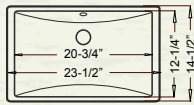

Rectangular Undermount

TROUGH

* ADA COMPLIANT

Outer: 23-1/2" x 14-1/2" x 7-3/4"
Inner: 20-3/4" x 12-1/4" x 5-1/2"

CH433 (White)
CH435 (Bisque)
CH455 (Black)

TRENCH

* ADA COMPLIANT

Outer: 20-7/8" x 14-5/8" x 8-1/4"
Inner: 18-1/2" x 12-3/8" x 6-1/4"

YES483 (White)
YES485 (Bisque)
YES490 (Black)

SCOOP

* ADA COMPLIANT

Outer: 20-1/4" x 15" x 7-1/2"
Inner: 18-1/4" x 13" x 5-1/2"

YES4410 (White)
YES4420 (Bisque)

DART

* ADA COMPLIANT

Outer: 18-1/8" x 13" x 7-1/2"
Inner: 16-1/4" x 11" x 5-1/2"