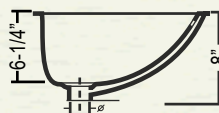

CONTINENTAL

Ceramic Sinks

A SUPERIOR LINE OF HIGH QUALITY

Vitreous China
Porcelain Style Sinks

Sink Colors

White

Bisque

Black

Please Check Models For Availability

All porcelain sinks are fired at a very high temperature. Final dimensions may vary slightly.

Oval Undermount

LOTUS

* ADA COMPLIANT

Outer: 19-3/8" x 15-3/4" x 8-1/4"
Inner: 17-3/8" x 14-1/4" x 6-1/2"

YES933 (White)
YES935 (Bisque)

OVAL ADA

* ADA COMPLIANT

Outer: 19" x 16" x 5-1/2"
Inner: 16-1/2" x 13-3/2" x 3-1/2"

CH966 (White)

MARADA

* ADA COMPLIANT

Outer: 18-1/4" x 15" x 8"
Inner: 16-1/4" x 13" x 6"

CH980 (White)
CH992 (Bisque)

ACORN

* ADA COMPLIANT

Outer: 17-1/8" x 14" x 7-3/4"
Inner: 15-1/4" x 12" x 6"

CH833 (White)
CH835 (Bisque)
CH851 (Black)

BUD

* ADA COMPLIANT

Outer: 15-1/2" x 13-1/2" x 8"
Inner: 13-1/2" x 11-1/2" x 6-1/4"

CH883 (White)
CH885 (Bisque)

ORBIT

* ADA COMPLIANT

Outer: 17" dia. x 7"
Inner: 15" dia. x 4-3/4"

CH1310 (White)
CH1320 (Bisque)
CH1330 (Black)

*ADA-Compliant when installed according to ADA mounting guidelines