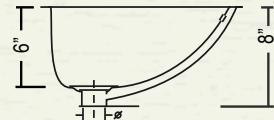

CONTINENTAL

Ceramic Sinks

A SUPERIOR LINE OF HIGH QUALITY

Vitreous China
Porcelain Style Sinks

Sink Colors

White

Bisque

Black

Please Check Models For Availability

All porcelain sinks are fired at a very high temperature. Final dimensions may vary slightly.

Oval Undermount

LOTUS

* ADA COMPLIANT

Outer: 19-3/8" x 15-3/4" x 8-1/4"
Inner: 17-3/8" x 14-1/4" x 6-1/2"

YES933 (White)
YES935 (Bisque)

OVAL ADA

* ADA COMPLIANT

Outer: 19" x 16" x 5-1/2"
Inner: 16-1/2" x 13-3/2" x 3-1/2"

CH966 (White)

MARADA

* ADA COMPLIANT

Outer: 18-1/4" x 15" x 8"
Inner: 16-1/4" x 13" x 6"

CH980 (White)
CH992 (Bisque)

ACORN

* ADA COMPLIANT

Outer: 17-1/8" x 14" x 7-3/4"
Inner: 15-1/4" x 12" x 6"

CH833 (White)
CH835 (Bisque)
CH851 (Black)

BUD

* ADA COMPLIANT

Outer: 15-1/2" x 13-1/2" x 8"
Inner: 13-1/2" x 11-1/2" x 6-1/4"

CH883 (White)
CH885 (Bisque)

ORBIT

* ADA COMPLIANT

Outer: 17" dia. x 7"
Inner: 15" dia. x 4-3/4"

CH1310 (White)
CH1320 (Bisque)
CH1330 (Black)

*ADA-Compliant when installed according to ADA mounting guidelines