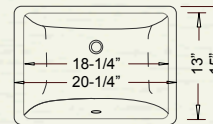

YES483 (White)
YES485 (Bisque)
YES490 (Black)

SCOOP

* ADA COMPLIANT

Outer: 20-1/4" x 15" x 7-1/2"
Inner: 18-1/4" x 13" x 5-1/2"

YES4410 (White)
YES4420 (Bisque)

DART

* ADA COMPLIANT

Outer: 18-1/8" x 13" x 7-1/2"
Inner: 16-1/4" x 11" x 5-1/2"

YES6360 (White)
YES6365 (Bisque)

BASIN

* ADA COMPLIANT

Outer: 20-7/8" x 13-5/8" x 7-1/4"
Inner: 18-3/4" x 11-1/2" x 5-1/2"

YES533 (White)
YES535 (Bisque)

CLUTCH

* ADA COMPLIANT

Outer: 17-1/4" x 17-1/4" x 7-1/2"
Inner: 14-7/8" x 14-7/8" x 5-3/4"