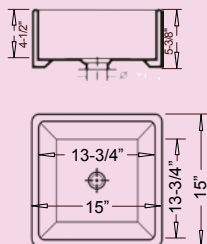

BOX

Outer: 20-1/4" x 15-3/4" x 7"
Inner: 15-3/4" x 9-1/2" x 5"

CH3110 (White)
CH3120 (Bisque)

BULB

Outer: 19-1/2" dia. x 5-1/4"
Inner: 14-1/2" dia. x 4-1/2"

CH9110 (White)
CH9120 (Bisque)
CH9130 (Black)

Vanity Vessel

CANOE

Outer: 23-1/4" x 15" x 7-1/2"
Inner: Slope to 14-1/2" x 4-3/4"

CH1210 (White)
CH1220 (Bisque)
CH1230 (Black)

CONE

Outer: 18-1/2" x 18-1/2" x 6-1/4"
Inner: 17-1/2" x 13-1/2" x 4-1/2"

CH6510 (White)
CH6520 (Bisque)
CH6530 (Black)

CONTOUR

Outer: 16-1/2" x 16-1/2" x 5-3/8"
Inner: 15-1/8" x 15-1/8" x 4"

CH5110 (White)
CH5120 (Bisque)
CH5130 (Black)

MIXER

Outer: 16-1/2" dia. x 7"
Inner: 15-3/4" dia. x 5"

CH2110 (White)
CH2120 (Bisque)
CH2130 (Black)

PACE

Outer: 15" x 15" x 5-3/8"
Inner: 13-3/4" x 13-3/4" x 4-1/2"

CH555 (White)

RIM

Outer: 18-1/4" dia. x 6-3/4"
Inner: 17-1/8" dia. x 4-5/8"

CH6110 (White)
CH6120 (Bisque)
CH6130 (Black)

TUB

Outer: 18-3/4" x 13-1/4" x 5-1/2"
Inner: 17-3/4" x 12-1/4" x 4-1/2"