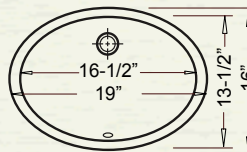

Please Check Models For Availability

All porcelain sinks are fired at a very high temperature. Final dimensions may vary slightly.

Oval Undermount

LOTUS

* ADA COMPLIANT

Outer: 19-3/8" x 15-3/4" x 8-1/4"
Inner: 17-3/8" x 14-1/4" x 6-1/2"

YES933 (White)
YES935 (Bisque)

OVAL ADA

* ADA COMPLIANT

Outer: 19" x 16" x 5-1/2"
Inner: 16-1/2" x 13-3/2" x 3-1/2"

CH966 (White)

MARADA

* ADA COMPLIANT

Outer: 18-1/4" x 15" x 8"
Inner: 16-1/4" x 13" x 6"