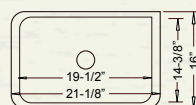

BOWE

Outer: 19-3/4" x 16" x 7-3/8"
Inner: 18" x 13-3/8" x 5-1/4"

CH470 (White)

CHECKER

Outer: 16" x 16" x 7-1/8"
Inner: 13-5/8" x 13-5/8" x 5-1/8"

YES1414 (White)

FLUME

Outer: 21-1/8" x 16" x 7-1/8"
Inner: 19-1/2" x 14-5/8" x 5"

YES1914 (White)

HATCH

Outer: 22-1/8" x 15" x 6-7/8"
Inner: 19-7/8" x 13" x 5-1/8"

YES2115 (White)

*ADA-Compliant when installed according to ADA mounting guidelines

Drop-In

LEDGE

Outer: 21-1/4" x 18" x 6-3/4"
Inner: 17-3/4" x 12-1/4" x 5"