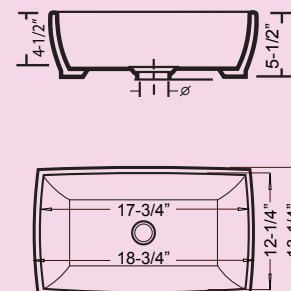

TUB

Outer: 18-3/4" x 13-1/4" x 5-1/2"
Inner: 17-3/4" x 12-1/4" x 4-1/2"

CH7110 (White)
CH7120 (Bisque)
CH7130 (Black)