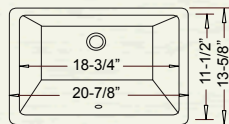

YES483 (White)
YES485 (Bisque)
YES490 (Black)

SCOOP

* ADA COMPLIANT

Outer: 20-1/4" x 15" x 7-1/2"
Inner: 18-1/4" x 13" x 5-1/2"

YES4410 (White)
YES4420 (Bisque)

DART

* ADA COMPLIANT

Outer: 18-1/8" x 13" x 7-1/2"
Inner: 16-1/4" x 11" x 5-1/2"

YES6360 (White)
YES6365 (Bisque)

BASIN

* ADA COMPLIANT

Outer: 20-7/8" x 13-5/8" x 7-1/4"
Inner: 18-3/4" x 11-1/2" x 5-1/2"

YES533 (White)
YES535 (Bisque)

CLUTCH

* ADA COMPLIANT

Outer: 17-1/4" x 17-1/4" x 7-1/2"
Inner: 14-7/8" x 14-7/8" x 5-3/4"

YES1717 (White)

CREST

* ADA COMPLIANT

Outer: 20-3/4" x 14" x 7-1/4"
Inner: 17-1/4" x 12-5/8" x 5-1/4"

YES3910 (White)

FRAME

Outer: 20" x 16" x 7"
Inner: 17-1/4" x 13-1/8" x 4-1/2"

CH1910 (White)
CH1930 (Bisque)