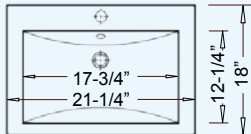

BOWE

Outer: 19-3/4" x 16" x 7-3/8"
Inner: 18" x 13-3/8" x 5-1/4"

CH470 (White)

CHECKER

Outer: 16" x 16" x 7-1/8"
Inner: 13-5/8" x 13-5/8" x 5-1/8"

YES1414 (White)

FLUME

Outer: 21-1/8" x 16" x 7-1/8"
Inner: 19-1/2" x 14-5/8" x 5"

YES1914 (White)

HATCH

Outer: 22-1/8" x 15" x 6-7/8"
Inner: 19-7/8" x 13" x 5-1/8"

YES2115 (White)

*ADA-Compliant when installed according to ADA mounting guidelines

Drop-In

LEDGE

Outer: 21-1/4" x 18" x 6-3/4"
Inner: 17-3/4" x 12-1/4" x 5"

CH2510 (White)
CH2520 (Bisque)

LEDGE 3-HOLE

Outer: 21-1/4" x 18" x 6-3/4"
Inner: 17-3/4" x 12-1/4" x 5"

CH2510-3 (White)
CH2520-3 (Bisque)

CORNET

Outer: 21-1/2" x 14-3/4" x 7-1/2"
Inner: 17-1/2" x 11-1/4" x 5-1/4"

CH560 (White)
CH565 (Bisque)

DAISY

Outer: 21-3/4" x 18-5/8" x 8-1/4"
Inner: 17-1/4" x 12-1/4" x 6-3/8"

YES300 (White)
YES310 (Bisque)

DAISY 3-HOLE

Outer: 22-1/8" x 18-7/8" x 8-1/2"
Inner: 18-1/8" x 12-1/2" x 6"