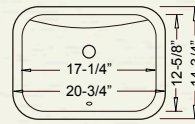

YES6360 (White)
YES6365 (Bisque)

BASIN

* ADA COMPLIANT

Outer: 20-7/8" x 13-5/8" x 7-1/4"
Inner: 18-3/4" x 11-1/2" x 5-1/2"

YES533 (White)
YES535 (Bisque)

CLUTCH

* ADA COMPLIANT

Outer: 17-1/4" x 17-1/4" x 7-1/2"
Inner: 14-7/8" x 14-7/8" x 5-3/4"

YES1717 (White)

CREST

* ADA COMPLIANT

Outer: 20-3/4" x 14" x 7-1/4"
Inner: 17-1/4" x 12-5/8" x 5-1/4"

YES3910 (White)

FRAME

Outer: 20" x 16" x 7"
Inner: 17-1/4" x 13-1/8" x 4-1/2"

CH1910 (White)
CH1930 (Bisque)

BOWE

Outer: 19-3/4" x 16" x 7-3/8"
Inner: 18" x 13-3/8" x 5-1/4"

CH470 (White)

CHECKER

Outer: 16" x 16" x 7-1/8"
Inner: 13-5/8" x 13-5/8" x 5-1/8"

YES1414 (White)

FLUME

Outer: 21-1/8" x 16" x 7-1/8"
Inner: 19-1/2" x 14-5/8" x 5"

YES1914 (White)

HATCH

Outer: 22-1/8" x 15" x 6-7/8"
Inner: 19-7/8" x 13" x 5-1/8"

YES2115 (White)

*ADA-Compliant when installed according to ADA mounting guidelines

Drop-In

LEDGE

Outer: 21-1/4" x 18" x 6-3/4"
Inner: 17-3/4" x 12-1/4" x 5"