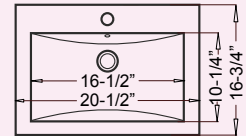

DELRAY

Outer: 21-1/2" x 18" x 6-3/4"
Inner: 18-1/8" x 11-1/2" x 4"

CH640 (White)
CH650 (Bisque)

Delray drop-in lip height: 3-1/2"
Can also be installed as a vessel

LAYER

Outer: 18" x 15-1/2" x 7"
Inner: 16-3/4" x 14-1/4" x 5-1/4"
CH810 (White)

Outer: 19-1/8" dia. x 8"
Inner: 15" x 13" x 6"
YES1919 (White)

ROTUNDA

Vanity Vessel

ANGLE

Outer: 16-1/2" x 16-1/2" x 4-5/8"
Inner: 15-1/4" x 15-1/4" x 3-3/8"

CH744 (White)

APRON

Outer: 20-1/2" x 16-3/4" x 6-7/8"
Inner: 16-1/2" x 10-1/4" x 4-1/2"

CH3310 (White)
CH3320 (Bisque)

BLOCK

Outer: 18-7/8" x 14-3/4" x 5-1/4"
Inner: 17-3/4" x 13-5/8" x 4-1/4"

CH888 (White)

BLOOM

Outer: 18" dia. x 7-1/4"
Inner: 16" dia. x 6"

CH4110 (White)
CH4120 (Bisque)
CH4130 (Black)

BOX

Outer: 20-1/4" x 15-3/4" x 7"
Inner: 15-3/4" x 9-1/2" x 5"

CH3110 (White)
CH3120 (Bisque)

BULB

Outer: 19-1/2" dia. x 5-1/4"
Inner: 14-1/2" dia. x 4-1/2"

CH9110 (White)
CH9120 (Bisque)
CH9130 (Black)

Vanity Vessel