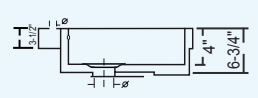

CH2320 (White)
CH2330 (Bisque)

PALM

Outer: 22" x 18-1/8" x 9-1/2"
Inner: 18-1/4" x 10-1/2" x 6-3/4"

CH570 (White)
CH571 (Bisque)
CH572 (Black)

TULIP

Outer: 17-1/2" x 14-1/4" x 7"
Inner: 15" x 12-1/4" x 5"

CH500 (White)
CH510 (Bisque)
CH520 (Black)

DELRAY

Outer: 21-1/2" x 18" x 6-3/4"
Inner: 18-1/8" x 11-1/2" x 4"

CH640 (White)
CH650 (Bisque)

Delray drop-in lip height: 3-1/2"
Can also be installed as a vessel

LAYER

Outer: 18" x 15-1/2" x 7"
Inner: 16-3/4" x 14-1/4" x 5-1/4"
CH810 (White)