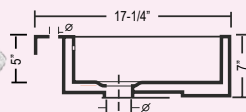

DELRAY

Outer: 21-1/2" x 18" x 6-3/4"
Inner: 18-1/8" x 11-1/2" x 4"

CH640 (White)
CH650 (Bisque)

Delray drop-in lip height: 3-1/2"
Can also be installed as a vessel

LAYER

Outer: 18" x 15-1/2" x 7"
Inner: 16-3/4" x 14-1/4" x 5-1/4"
CH810 (White)

Outer: 19-1/8" dia. x 8"
Inner: 15" x 13" x 6"
YES1919 (White)

ROTUNDA

Vanity Vessel

ANGLE

Outer: 16-1/2" x 16-1/2" x 4-5/8"
Inner: 15-1/4" x 15-1/4" x 3-3/8"

CH744 (White)

APRON

Outer: 20-1/2" x 16-3/4" x 6-7/8"
Inner: 16-1/2" x 10-1/4" x 4-1/2"

CH3310 (White)
CH3320 (Bisque)

BLOCK

Outer: 18-7/8" x 14-3/4" x 5-1/4"
Inner: 17-3/4" x 13-5/8" x 4-1/4"

CH888 (White)

BLOOM

Outer: 18" dia. x 7-1/4"
Inner: 16" dia. x 6"

CH4110 (White)
CH4120 (Bisque)
CH4130 (Black)

BOX

Outer: 20-1/4" x 15-3/4" x 7"
Inner: 15-3/4" x 9-1/2" x 5"

CH3110 (White)
CH3120 (Bisque)

BULB

Outer: 19-1/2" dia. x 5-1/4"
Inner: 14-1/2" dia. x 4-1/2"

CH9110 (White)
CH9120 (Bisque)
CH9130 (Black)

Vanity Vessel