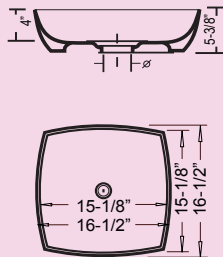

CONTOUR

Outer: 16-1/2" x 16-1/2" x 5-3/8"
Inner: 15-1/8" x 15-1/8" x 4"

CH5110 (White)
CH5120 (Bisque)
CH5130 (Black)