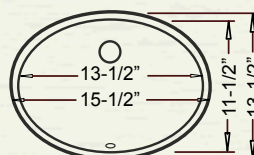

CONTINENTAL

Ceramic Sinks

A SUPERIOR LINE OF HIGH QUALITY

Vitreous China
Porcelain Style Sinks

Sink Colors

White

Bisque

Black

Please Check Models For Availability

All porcelain sinks are fired at a very high temperature. Final dimensions may vary slightly.

Oval Undermount

LOTUS

* ADA COMPLIANT

Outer: 19-3/8" x 15-3/4" x 8-1/4"
Inner: 17-3/8" x 14-1/4" x 6-1/2"

YES933 (White)
YES935 (Bisque)

OVAL ADA

* ADA COMPLIANT

Outer: 19" x 16" x 5-1/2"
Inner: 16-1/2" x 13-3/2" x 3-1/2"

CH966 (White)

MARADA

* ADA COMPLIANT

Outer: 18-1/4" x 15" x 8"
Inner: 16-1/4" x 13" x 6"

CH980 (White)
CH992 (Bisque)

ACORN

* ADA COMPLIANT

Outer: 17-1/8" x 14" x 7-3/4"
Inner: 15-1/4" x 12" x 6"

CH833 (White)
CH835 (Bisque)
CH851 (Black)

BUD

* ADA COMPLIANT

Outer: 15-1/2" x 13-1/2" x 8"
Inner: 13-1/2" x 11-1/2" x 6-1/4"

CH883 (White)
CH885 (Bisque)

ORBIT

* ADA COMPLIANT

Outer: 17" dia. x 7"
Inner: 15" dia. x 4-3/4"

CH1310 (White)
CH1320 (Bisque)
CH1330 (Black)

*ADA-Compliant when installed according to ADA mounting guidelines