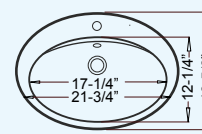

CH2510 (White)
CH2520 (Bisque)

LEDGE 3-HOLE

Outer: 21-1/4" x 18" x 6-3/4"
Inner: 17-3/4" x 12-1/4" x 5"

CH2510-3 (White)
CH2520-3 (Bisque)

CORNET

Outer: 21-1/2" x 14-3/4" x 7-1/2"
Inner: 17-1/2" x 11-1/4" x 5-1/4"

CH560 (White)
CH565 (Bisque)

DAISY

Outer: 21-3/4" x 18-5/8" x 8-1/4"
Inner: 17-1/4" x 12-1/4" x 6-3/8"

YES300 (White)
YES310 (Bisque)

DAISY 3-HOLE

Outer: 22-1/8" x 18-7/8" x 8-1/2"
Inner: 18-1/8" x 12-1/2" x 6"

YES300-3 (White)
YES310-3 (Bisque)

DERBY

Outer: 17-1/2" x 15-1/2" x 7"
Inner: 13-1/2" x 11-1/2" x 5-1/4"

CH333 (White)
CH335 (Bisque)
CH351 (Black)

DUGOUT

Outer: 22-1/2" x 18-1/4" x 8-7/8"
Inner: 16-3/4" x 11-1/8" x 5-3/4"