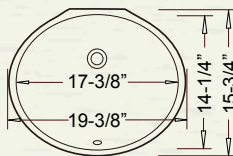

Please Check Models For Availability

All porcelain sinks are fired at a very high temperature. Final dimensions may vary slightly.

Oval Undermount

LOTUS

* ADA COMPLIANT

Outer: 19-3/8" x 15-3/4" x 8-1/4"
Inner: 17-3/8" x 14-1/4" x 6-1/2"

YES933 (White)
YES935 (Bisque)

OVAL ADA

* ADA COMPLIANT

Outer: 19" x 16" x 5-1/2"
Inner: 16-1/2" x 13-3/2" x 3-1/2"

CH966 (White)

MARADA

* ADA COMPLIANT

Outer: 18-1/4" x 15" x 8"
Inner: 16-1/4" x 13" x 6"