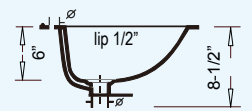

Outer: 22-1/8" x 18-7/8" x 8-1/2"
Inner: 18-1/8" x 12-1/2" x 6"

YES300-3 (White)
YES310-3 (Bisque)