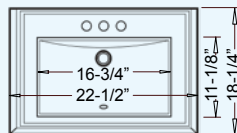

Drop-In

LEDGE

Outer: 21-1/4" x 18" x 6-3/4"
Inner: 17-3/4" x 12-1/4" x 5"

CH2510 (White)
CH2520 (Bisque)

LEDGE 3-HOLE

Outer: 21-1/4" x 18" x 6-3/4"
Inner: 17-3/4" x 12-1/4" x 5"

CH2510-3 (White)
CH2520-3 (Bisque)

CORNET

Outer: 21-1/2" x 14-3/4" x 7-1/2"
Inner: 17-1/2" x 11-1/4" x 5-1/4"

CH560 (White)
CH565 (Bisque)

DAISY

Outer: 21-3/4" x 18-5/8" x 8-1/4"
Inner: 17-1/4" x 12-1/4" x 6-3/8"

YES300 (White)
YES310 (Bisque)

DAISY 3-HOLE

Outer: 22-1/8" x 18-7/8" x 8-1/2"
Inner: 18-1/8" x 12-1/2" x 6"

YES300-3 (White)
YES310-3 (Bisque)

DERBY

Outer: 17-1/2" x 15-1/2" x 7"
Inner: 13-1/2" x 11-1/2" x 5-1/4"

CH333 (White)
CH335 (Bisque)
CH351 (Black)

DUGOUT

Outer: 22-1/2" x 18-1/4" x 8-7/8"
Inner: 16-3/4" x 11-1/8" x 5-3/4"

CH2320 (White)
CH2330 (Bisque)

PALM

Outer: 22" x 18-1/8" x 9-1/2"
Inner: 18-1/4" x 10-1/2" x 6-3/4"

CH570 (White)
CH571 (Bisque)
CH572 (Black)

TULIP

Outer: 17-1/2" x 14-1/4" x 7"
Inner: 15" x 12-1/4" x 5"

CH500 (White)
CH510 (Bisque)
CH520 (Black)

DELRAY

Outer: 21-1/2" x 18" x 6-3/4"
Inner: 18-1/8" x 11-1/2" x 4"

CH640 (White)
CH650 (Bisque)

Delray drop-in lip height: 3-1/2"
Can also be installed as a vessel

LAYER

Outer: 18" x 15-1/2" x 7"
Inner: 16-3/4" x 14-1/4" x 5-1/4"
CH810 (White)

Outer: 19-1/8" dia. x 8"
Inner: 15" x 13" x 6"
YES1919 (White)

ROTUNDA