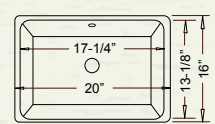

YES6360 (White)
YES6365 (Bisque)

BASIN

* ADA COMPLIANT

Outer: 20-7/8" x 13-5/8" x 7-1/4"
Inner: 18-3/4" x 11-1/2" x 5-1/2"

YES533 (White)
YES535 (Bisque)

CLUTCH

* ADA COMPLIANT

Outer: 17-1/4" x 17-1/4" x 7-1/2"
Inner: 14-7/8" x 14-7/8" x 5-3/4"

YES1717 (White)

CREST

* ADA COMPLIANT

Outer: 20-3/4" x 14" x 7-1/4"
Inner: 17-1/4" x 12-5/8" x 5-1/4"

YES3910 (White)

FRAME

Outer: 20" x 16" x 7"
Inner: 17-1/4" x 13-1/8" x 4-1/2"

CH1910 (White)
CH1930 (Bisque)

BOWE

Outer: 19-3/4" x 16" x 7-3/8"
Inner: 18" x 13-3/8" x 5-1/4"

CH470 (White)

CHECKER

Outer: 16" x 16" x 7-1/8"
Inner: 13-5/8" x 13-5/8" x 5-1/8"

YES1414 (White)

FLUME

Outer: 21-1/8" x 16" x 7-1/8"
Inner: 19-1/2" x 14-5/8" x 5"

YES1914 (White)

HATCH

Outer: 22-1/8" x 15" x 6-7/8"
Inner: 19-7/8" x 13" x 5-1/8"

YES2115 (White)

*ADA-Compliant when installed according to ADA mounting guidelines

Drop-In

LEDGE

Outer: 21-1/4" x 18" x 6-3/4"
Inner: 17-3/4" x 12-1/4" x 5"