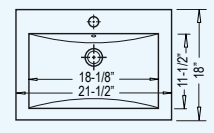

CH2320 (White)
CH2330 (Bisque)

PALM

Outer: 22" x 18-1/8" x 9-1/2"
Inner: 18-1/4" x 10-1/2" x 6-3/4"

CH570 (White)
CH571 (Bisque)
CH572 (Black)

TULIP

Outer: 17-1/2" x 14-1/4" x 7"
Inner: 15" x 12-1/4" x 5"

CH500 (White)
CH510 (Bisque)
CH520 (Black)

DELRAY

Outer: 21-1/2" x 18" x 6-3/4"
Inner: 18-1/8" x 11-1/2" x 4"

CH640 (White)
CH650 (Bisque)

Delray drop-in lip height: 3-1/2"
Can also be installed as a vessel

LAYER

Outer: 18" x 15-1/2" x 7"
Inner: 16-3/4" x 14-1/4" x 5-1/4"
CH810 (White)

CH3310 (White)
CH3320 (Bisque)

BLOCK

Outer: 18-7/8" x 14-3/4" x 5-1/4"
Inner: 17-3/4" x 13-5/8" x 4-1/4"

CH888 (White)

BLOOM

Outer: 18" dia. x 7-1/4"
Inner: 16" dia. x 6"

CH4110 (White)
CH4120 (Bisque)
CH4130 (Black)