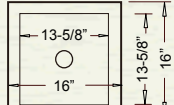

BOWE

Outer: 19-3/4" x 16" x 7-3/8"
Inner: 18" x 13-3/8" x 5-1/4"

CH470 (White)

CHECKER

Outer: 16" x 16" x 7-1/8"
Inner: 13-5/8" x 13-5/8" x 5-1/8"

YES1414 (White)

FLUME

Outer: 21-1/8" x 16" x 7-1/8"
Inner: 19-1/2" x 14-5/8" x 5"

YES1914 (White)

HATCH

Outer: 22-1/8" x 15" x 6-7/8"
Inner: 19-7/8" x 13" x 5-1/8"

YES2115 (White)

*ADA-Compliant when installed according to ADA mounting guidelines

Drop-In

LEDGE

Outer: 21-1/4" x 18" x 6-3/4"
Inner: 17-3/4" x 12-1/4" x 5"