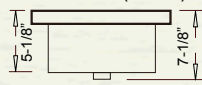

BOWE

Outer: 19-3/4" x 16" x 7-3/8"
Inner: 18" x 13-3/8" x 5-1/4"

CH470 (White)

CHECKER

Outer: 16" x 16" x 7-1/8"
Inner: 13-5/8" x 13-5/8" x 5-1/8"

YES1414 (White)

FLUME

Outer: 21-1/8" x 16" x 7-1/8"
Inner: 19-1/2" x 14-5/8" x 5"

YES1914 (White)

HATCH

Outer: 22-1/8" x 15" x 6-7/8"
Inner: 19-7/8" x 13" x 5-1/8"

YES2115 (White)

*ADA-Compliant when installed according to ADA mounting guidelines

Drop-In

LEDGE

Outer: 21-1/4" x 18" x 6-3/4"
Inner: 17-3/4" x 12-1/4" x 5"