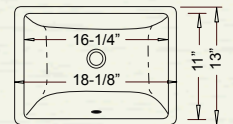

YES483 (White)
YES485 (Bisque)
YES490 (Black)

SCOOP

* ADA COMPLIANT

Outer: 20-1/4" x 15" x 7-1/2"
Inner: 18-1/4" x 13" x 5-1/2"

YES4410 (White)
YES4420 (Bisque)

DART

* ADA COMPLIANT

Outer: 18-1/8" x 13" x 7-1/2"
Inner: 16-1/4" x 11" x 5-1/2"

YES6360 (White)
YES6365 (Bisque)

BASIN

* ADA COMPLIANT

Outer: 20-7/8" x 13-5/8" x 7-1/4"
Inner: 18-3/4" x 11-1/2" x 5-1/2"

YES533 (White)
YES535 (Bisque)

CLUTCH

* ADA COMPLIANT

Outer: 17-1/4" x 17-1/4" x 7-1/2"
Inner: 14-7/8" x 14-7/8" x 5-3/4"