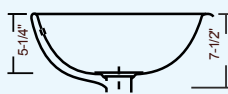

YES1914 (White)

HATCH

Outer: 22-1/8" x 15" x 6-7/8"
Inner: 19-7/8" x 13" x 5-1/8"

YES2115 (White)

*ADA-Compliant when installed according to ADA mounting guidelines

Drop-In

LEDGE

Outer: 21-1/4" x 18" x 6-3/4"
Inner: 17-3/4" x 12-1/4" x 5"

CH2510 (White)
CH2520 (Bisque)

LEDGE 3-HOLE

Outer: 21-1/4" x 18" x 6-3/4"
Inner: 17-3/4" x 12-1/4" x 5"

CH2510-3 (White)
CH2520-3 (Bisque)

CORNET

Outer: 21-1/2" x 14-3/4" x 7-1/2"
Inner: 17-1/2" x 11-1/4" x 5-1/4"

CH560 (White)
CH565 (Bisque)

DAISY

Outer: 21-3/4" x 18-5/8" x 8-1/4"
Inner: 17-1/4" x 12-1/4" x 6-3/8"

YES300 (White)
YES310 (Bisque)

DAISY 3-HOLE

Outer: 22-1/8" x 18-7/8" x 8-1/2"
Inner: 18-1/8" x 12-1/2" x 6"