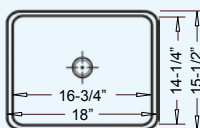

DELRAY

Outer: 21-1/2" x 18" x 6-3/4"
Inner: 18-1/8" x 11-1/2" x 4"

CH640 (White)
CH650 (Bisque)

Delray drop-in lip height: 3-1/2"
Can also be installed as a vessel

LAYER

Outer: 18" x 15-1/2" x 7"
Inner: 16-3/4" x 14-1/4" x 5-1/4"
CH810 (White)

Outer: 19-1/8" dia. x 8"
Inner: 15" x 13" x 6"
YES1919 (White)

ROTUNDA

Vanity Vessel

ANGLE

Outer: 16-1/2" x 16-1/2" x 4-5/8"
Inner: 15-1/4" x 15-1/4" x 3-3/8"

CH744 (White)

APRON

Outer: 20-1/2" x 16-3/4" x 6-7/8"
Inner: 16-1/2" x 10-1/4" x 4-1/2"

CH3310 (White)
CH3320 (Bisque)

BLOCK

Outer: 18-7/8" x 14-3/4" x 5-1/4"
Inner: 17-3/4" x 13-5/8" x 4-1/4"

CH888 (White)

BLOOM

Outer: 18" dia. x 7-1/4"
Inner: 16" dia. x 6"

CH4110 (White)
CH4120 (Bisque)
CH4130 (Black)