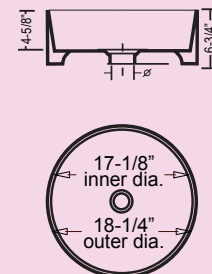

Outer: 19-1/8" dia. x 8"
Inner: 15" x 13" x 6"
YES1919 (White)

ROTUNDA

Vanity Vessel

ANGLE

Outer: 16-1/2" x 16-1/2" x 4-5/8"
Inner: 15-1/4" x 15-1/4" x 3-3/8"

CH744 (White)

APRON

Outer: 20-1/2" x 16-3/4" x 6-7/8"
Inner: 16-1/2" x 10-1/4" x 4-1/2"

BOX

Outer: 20-1/4" x 15-3/4" x 7"
Inner: 15-3/4" x 9-1/2" x 5"

CH3110 (White)
CH3120 (Bisque)

BULB

Outer: 19-1/2" dia. x 5-1/4"
Inner: 14-1/2" dia. x 4-1/2"

CH9110 (White)
CH9120 (Bisque)
CH9130 (Black)

Vanity Vessel

CANOE

Outer: 23-1/4" x 15" x 7-1/2"
Inner: Slope to 14-1/2" x 4-3/4"

CH1210 (White)
CH1220 (Bisque)
CH1230 (Black)

CONE

Outer: 18-1/2" x 18-1/2" x 6-1/4"
Inner: 17-1/2" x 13-1/2" x 4-1/2"

CH6510 (White)
CH6520 (Bisque)
CH6530 (Black)

PACE

Outer: 15" x 15" x 5-3/8"
Inner: 13-3/4" x 13-3/4" x 4-1/2"

CH555 (White)

RIM

Outer: 18-1/4" dia. x 6-3/4"
Inner: 17-1/8" dia. x 4-5/8"

CH6110 (White)
CH6120 (Bisque)
CH6130 (Black)

TUB

Outer: 18-3/4" x 13-1/4" x 5-1/2"
Inner: 17-3/4" x 12-1/4" x 4-1/2"