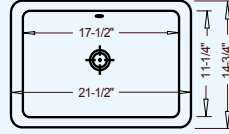

YES1914 (White)

HATCH

Outer: 22-1/8" x 15" x 6-7/8"
Inner: 19-7/8" x 13" x 5-1/8"

YES2115 (White)

*ADA-Compliant when installed according to ADA mounting guidelines

Drop-In

LEDGE

Outer: 21-1/4" x 18" x 6-3/4"
Inner: 17-3/4" x 12-1/4" x 5"

CH2510 (White)
CH2520 (Bisque)

LEDGE 3-HOLE

Outer: 21-1/4" x 18" x 6-3/4"
Inner: 17-3/4" x 12-1/4" x 5"

CH2510-3 (White)
CH2520-3 (Bisque)

CORNET

Outer: 21-1/2" x 14-3/4" x 7-1/2"
Inner: 17-1/2" x 11-1/4" x 5-1/4"

CH560 (White)
CH565 (Bisque)

DAISY

Outer: 21-3/4" x 18-5/8" x 8-1/4"
Inner: 17-1/4" x 12-1/4" x 6-3/8"

YES300 (White)
YES310 (Bisque)

DAISY 3-HOLE

Outer: 22-1/8" x 18-7/8" x 8-1/2"
Inner: 18-1/8" x 12-1/2" x 6"