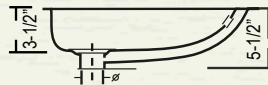

YES933 (White)
YES935 (Bisque)

OVAL ADA

* ADA COMPLIANT

Outer: 19" x 16" x 5-1/2"
Inner: 16-1/2" x 13-3/2" x 3-1/2"

CH966 (White)

MARADA

* ADA COMPLIANT

Outer: 18-1/4" x 15" x 8"
Inner: 16-1/4" x 13" x 6"