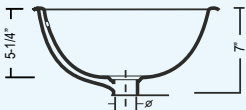

CH560 (White)
CH565 (Bisque)

DAISY

Outer: 21-3/4" x 18-5/8" x 8-1/4"
Inner: 17-1/4" x 12-1/4" x 6-3/8"

YES300 (White)
YES310 (Bisque)

DAISY 3-HOLE

Outer: 22-1/8" x 18-7/8" x 8-1/2"
Inner: 18-1/8" x 12-1/2" x 6"

YES300-3 (White)
YES310-3 (Bisque)

DERBY

Outer: 17-1/2" x 15-1/2" x 7"
Inner: 13-1/2" x 11-1/2" x 5-1/4"

CH333 (White)
CH335 (Bisque)
CH351 (Black)

DUGOUT

Outer: 22-1/2" x 18-1/4" x 8-7/8"
Inner: 16-3/4" x 11-1/8" x 5-3/4"

DELRAY

Outer: 21-1/2" x 18" x 6-3/4"
Inner: 18-1/8" x 11-1/2" x 4"

CH640 (White)
CH650 (Bisque)

Delray drop-in lip height: 3-1/2"
Can also be installed as a vessel

LAYER

Outer: 18" x 15-1/2" x 7"
Inner: 16-3/4" x 14-1/4" x 5-1/4"
CH810 (White)