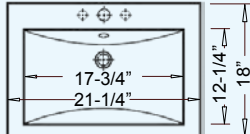

YES1914 (White)

HATCH

Outer: 22-1/8" x 15" x 6-7/8"
Inner: 19-7/8" x 13" x 5-1/8"

YES2115 (White)

*ADA-Compliant when installed according to ADA mounting guidelines

Drop-In

LEDGE

Outer: 21-1/4" x 18" x 6-3/4"
Inner: 17-3/4" x 12-1/4" x 5"

CH2510 (White)
CH2520 (Bisque)

LEDGE 3-HOLE

Outer: 21-1/4" x 18" x 6-3/4"
Inner: 17-3/4" x 12-1/4" x 5"

CH2510-3 (White)
CH2520-3 (Bisque)

CORNET

Outer: 21-1/2" x 14-3/4" x 7-1/2"
Inner: 17-1/2" x 11-1/4" x 5-1/4"

CH560 (White)
CH565 (Bisque)

DAISY

Outer: 21-3/4" x 18-5/8" x 8-1/4"
Inner: 17-1/4" x 12-1/4" x 6-3/8"

YES300 (White)
YES310 (Bisque)

DAISY 3-HOLE

Outer: 22-1/8" x 18-7/8" x 8-1/2"
Inner: 18-1/8" x 12-1/2" x 6"