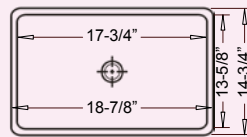

DELRAY

Outer: 21-1/2" x 18" x 6-3/4"
Inner: 18-1/8" x 11-1/2" x 4"

CH640 (White)
CH650 (Bisque)

Delray drop-in lip height: 3-1/2"
Can also be installed as a vessel

LAYER

Outer: 18" x 15-1/2" x 7"
Inner: 16-3/4" x 14-1/4" x 5-1/4"
CH810 (White)

Outer: 19-1/8" dia. x 8"
Inner: 15" x 13" x 6"
YES1919 (White)

ROTUNDA

Vanity Vessel

ANGLE

Outer: 16-1/2" x 16-1/2" x 4-5/8"
Inner: 15-1/4" x 15-1/4" x 3-3/8"

CH744 (White)

APRON

Outer: 20-1/2" x 16-3/4" x 6-7/8"
Inner: 16-1/2" x 10-1/4" x 4-1/2"

CH3310 (White)
CH3320 (Bisque)

BLOCK

Outer: 18-7/8" x 14-3/4" x 5-1/4"
Inner: 17-3/4" x 13-5/8" x 4-1/4"

CH888 (White)

BLOOM

Outer: 18" dia. x 7-1/4"
Inner: 16" dia. x 6"

CH4110 (White)
CH4120 (Bisque)
CH4130 (Black)

BOX

Outer: 20-1/4" x 15-3/4" x 7"
Inner: 15-3/4" x 9-1/2" x 5"

CH3110 (White)
CH3120 (Bisque)

BULB

Outer: 19-1/2" dia. x 5-1/4"
Inner: 14-1/2" dia. x 4-1/2"

CH9110 (White)
CH9120 (Bisque)
CH9130 (Black)

Vanity Vessel