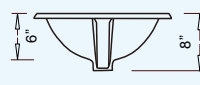

DELRAY

Outer: 21-1/2" x 18" x 6-3/4"
Inner: 18-1/8" x 11-1/2" x 4"

CH640 (White)
CH650 (Bisque)

Delray drop-in lip height: 3-1/2"
Can also be installed as a vessel

LAYER

Outer: 18" x 15-1/2" x 7"
Inner: 16-3/4" x 14-1/4" x 5-1/4"
CH810 (White)

CH3310 (White)
CH3320 (Bisque)

BLOCK

Outer: 18-7/8" x 14-3/4" x 5-1/4"
Inner: 17-3/4" x 13-5/8" x 4-1/4"

CH888 (White)

BLOOM

Outer: 18" dia. x 7-1/4"
Inner: 16" dia. x 6"

CH4110 (White)
CH4120 (Bisque)
CH4130 (Black)