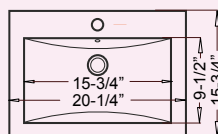

Outer: 19-1/8" dia. x 8"
Inner: 15" x 13" x 6"
YES1919 (White)

ROTUNDA

Vanity Vessel

ANGLE

Outer: 16-1/2" x 16-1/2" x 4-5/8"
Inner: 15-1/4" x 15-1/4" x 3-3/8"

CH744 (White)

APRON

Outer: 20-1/2" x 16-3/4" x 6-7/8"
Inner: 16-1/2" x 10-1/4" x 4-1/2"

CH3310 (White)
CH3320 (Bisque)

BLOCK

Outer: 18-7/8" x 14-3/4" x 5-1/4"
Inner: 17-3/4" x 13-5/8" x 4-1/4"

CH888 (White)

BLOOM

Outer: 18" dia. x 7-1/4"
Inner: 16" dia. x 6"

CH4110 (White)
CH4120 (Bisque)
CH4130 (Black)

BOX

Outer: 20-1/4" x 15-3/4" x 7"
Inner: 15-3/4" x 9-1/2" x 5"

CH3110 (White)
CH3120 (Bisque)

BULB

Outer: 19-1/2" dia. x 5-1/4"
Inner: 14-1/2" dia. x 4-1/2"

CH9110 (White)
CH9120 (Bisque)
CH9130 (Black)

Vanity Vessel

CANOE

Outer: 23-1/4" x 15" x 7-1/2"
Inner: Slope to 14-1/2" x 4-3/4"

CH1210 (White)
CH1220 (Bisque)
CH1230 (Black)

CONE

Outer: 18-1/2" x 18-1/2" x 6-1/4"
Inner: 17-1/2" x 13-1/2" x 4-1/2"

CH6510 (White)
CH6520 (Bisque)
CH6530 (Black)