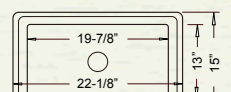

BOWE

Outer: 19-3/4" x 16" x 7-3/8"
Inner: 18" x 13-3/8" x 5-1/4"

CH470 (White)

CHECKER

Outer: 16" x 16" x 7-1/8"
Inner: 13-5/8" x 13-5/8" x 5-1/8"

YES1414 (White)

FLUME

Outer: 21-1/8" x 16" x 7-1/8"
Inner: 19-1/2" x 14-5/8" x 5"

YES1914 (White)

HATCH

Outer: 22-1/8" x 15" x 6-7/8"
Inner: 19-7/8" x 13" x 5-1/8"

YES2115 (White)

*ADA-Compliant when installed according to ADA mounting guidelines

Drop-In

LEDGE

Outer: 21-1/4" x 18" x 6-3/4"
Inner: 17-3/4" x 12-1/4" x 5"