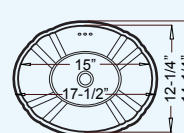

YES300-3 (White)
YES310-3 (Bisque)

DERBY

Outer: 17-1/2" x 15-1/2" x 7"
Inner: 13-1/2" x 11-1/2" x 5-1/4"

CH333 (White)
CH335 (Bisque)
CH351 (Black)

DUGOUT

Outer: 22-1/2" x 18-1/4" x 8-7/8"
Inner: 16-3/4" x 11-1/8" x 5-3/4"

CH2320 (White)
CH2330 (Bisque)

PALM

Outer: 22" x 18-1/8" x 9-1/2"
Inner: 18-1/4" x 10-1/2" x 6-3/4"

CH570 (White)
CH571 (Bisque)
CH572 (Black)

TULIP

Outer: 17-1/2" x 14-1/4" x 7"
Inner: 15" x 12-1/4" x 5"

CH500 (White)
CH510 (Bisque)
CH520 (Black)

DELRAY

Outer: 21-1/2" x 18" x 6-3/4"
Inner: 18-1/8" x 11-1/2" x 4"

CH640 (White)
CH650 (Bisque)

Delray drop-in lip height: 3-1/2"
Can also be installed as a vessel

LAYER

Outer: 18" x 15-1/2" x 7"
Inner: 16-3/4" x 14-1/4" x 5-1/4"
CH810 (White)

CH3310 (White)
CH3320 (Bisque)

BLOCK

Outer: 18-7/8" x 14-3/4" x 5-1/4"
Inner: 17-3/4" x 13-5/8" x 4-1/4"

CH888 (White)

BLOOM

Outer: 18" dia. x 7-1/4"
Inner: 16" dia. x 6"

CH4110 (White)
CH4120 (Bisque)
CH4130 (Black)