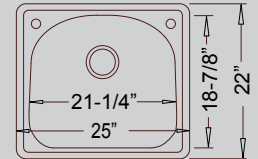

## Top-Mount Stainless

3-Hole: DI-5050-3  
4-Hole: DI-5050-4

33" x 22" x 8" / 8"

DI-6040

33" x 22" x 8" / 7"

3-Hole: DI-869-3  
4-Hole: DI-869-4

33" x 22" x 9"

DI-MS

25" x 22" x 9"

DI-9668

25" x 22" x 8"

DI-769

15" x 15" x 5-1/2"

A unique design that can be **DROP-IN\*** -OR- **UNDERMOUNT** and **ALL** models use the **SAME CUTOUT & TEMPLATE!**

- Perfect For Any Kitchen
- Certified 304 Grade Stainless
- Limited LIFETIME Warranty
- Grids and Strainers Available
- Extra Heavy Sound Deadener & Pads