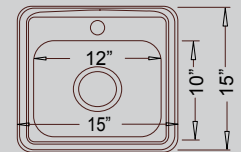

## Top-Mount Stainless

3-Hole: DI-5050-3  
4-Hole: DI-5050-4

33" x 22" x 8" / 8"

DI-6040

33" x 22" x 8" / 7"

3-Hole: DI-869-3  
4-Hole: DI-869-4

33" x 22" x 9"

DI-MS

25" x 22" x 9"

DI-9668

25" x 22" x 8"

DI-769

15" x 15" x 5-1/2"

A unique design that can be **DROP-IN\*** -OR- **UNDERMOUNT** and **ALL** models use the **SAME CUTOUT & TEMPLATE!**

- Perfect For Any Kitchen
- Certified 304 Grade Stainless
- Limited LIFETIME Warranty
- Grids and Strainers Available
- Extra Heavy Sound Deadener & Pads

**OA-5050 "Sahara"**  
31-1/8" X 18" x 8" / 8"  
Optional Grid Set #GD-038

**OA-0100 "Gobi"**  
31-1/8" X 18" x 8"  
Optional Grid #GD-004

**OA-7030 "Mojave"**  
31-1/8" X 18" x 8" / 6"  
Optional Grid Set #GD-037