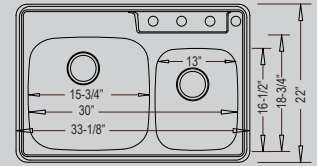

## Top-Mount Stainless

3-Hole: DI-5050-3  
4-Hole: DI-5050-4

33" x 22" x 8" / 8"

DI-6040

33" x 22" x 8" / 7"

3-Hole: DI-869-3  
4-Hole: DI-869-4

33" x 22" x 9"

DI-MS

25" x 22" x 9"

DI-9668

25" x 22" x 8"

DI-769

15" x 15" x 5-1/2"

A unique design that can be **DROP-IN\*** -OR- **UNDERMOUNT** and **ALL** models use the **SAME CUTOUT & TEMPLATE!**

- Perfect For Any Kitchen
- Certified 304 Grade Stainless
- Limited LIFETIME Warranty
- Grids and Strainers Available
- Extra Heavy Sound Deadener & Pads