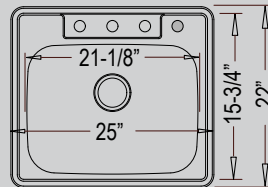

## Top-Mount Stainless

3-Hole: DI-5050-3  
4-Hole: DI-5050-4

33" x 22" x 8" / 8"

DI-6040

33" x 22" x 8" / 7"

3-Hole: DI-869-3  
4-Hole: DI-869-4

33" x 22" x 9"

DI-MS

25" x 22" x 9"

DI-9668

25" x 22" x 8"

DI-769

15" x 15" x 5-1/2"

A unique design that can be **DROP-IN\*** -OR- **UNDERMOUNT** and **ALL** models use the **SAME CUTOUT & TEMPLATE!**

- Perfect For Any Kitchen
- Certified 304 Grade Stainless
- Limited LIFETIME Warranty
- Grids and Strainers Available
- Extra Heavy Sound Deadener & Pads