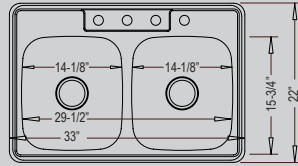

## Top-Mount Stainless

3-Hole: DI-5050-3  
4-Hole: DI-5050-4

33" x 22" x 8" / 8"

DI-6040

33" x 22" x 8" / 7"

3-Hole: DI-869-3  
4-Hole: DI-869-4

33" x 22" x 9"

DI-MS

25" x 22" x 9"

DI-9668

25" x 22" x 8"

DI-769

15" x 15" x 5-1/2"

A unique design that can be **DROP-IN\*** -OR- **UNDERMOUNT** and **ALL** models use the **SAME CUTOUT & TEMPLATE!**

- Perfect For Any Kitchen
- Certified 304 Grade Stainless
- Limited LIFETIME Warranty
- Grids and Strainers Available
- Extra Heavy Sound Deadener & Pads

**OA-5050 "Sahara"**  
31-1/8" X 18" x 8" / 8"  
Optional Grid Set #GD-038

**OA-0100 "Gobi"**  
31-1/8" X 18" x 8"  
Optional Grid #GD-004

**OA-7030 "Mojave"**  
31-1/8" X 18" x 8" / 6"  
Optional Grid Set #GD-037