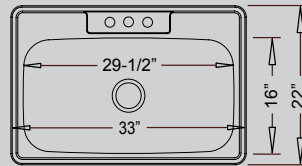

## Top-Mount Stainless

3-Hole: DI-5050-3  
4-Hole: DI-5050-4

33" x 22" x 8" / 8"

DI-6040

33" x 22" x 8" / 7"

3-Hole: DI-869-3  
4-Hole: DI-869-4

33" x 22" x 9"

DI-MS

25" x 22" x 9"

DI-9668

25" x 22" x 8"

DI-769

15" x 15" x 5-1/2"

A unique design that can be **DROP-IN\*** -OR- **UNDERMOUNT** and **ALL** models use the **SAME CUTOUT & TEMPLATE!**

- Perfect For Any Kitchen
- Certified 304 Grade Stainless
- Limited LIFETIME Warranty
- Grids and Strainers Available
- Extra Heavy Sound Deadener & Pads