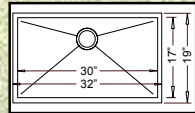

30" x 18" x 10"

"JASPER"

HBS3219-N (Zero Edge)
HR-HBS3219B-N (Radial)
Grid #GD-125

32" x 19" x 10"

"BOWIE" 50/50

HA120-N (Zero Edge)
HR-HA120B-N (Radial)
Grid Set #GD-124

32" x 19" x 10"

"FAIRFIELD" 50/50