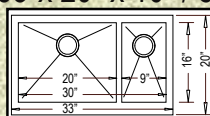

32" x 19" x 10"

"FRANKLIN"

FRANKLIN (Zero Edge)
HR-FRANKLIN (Radial)
Grid Set #GD-036

33" x 20" x 10" / 8"

"CLEVELAND"

HFO3320 (Zero Edge)
HR-HFO3320B (Radial)
Grids: Big Bowl #GD-035 ~ Small Bowl #GD-024

33" x 20" x 10"