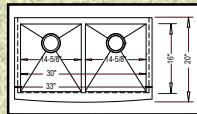

33" x 20" x 10"