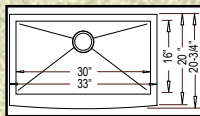

33 x 20-3/4" x 10"