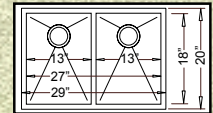

FARMHOUSE SINKS

HOMEPLACE 15 GAUGE STAINLESS STEEL

"Handmade" SERIES

Optional grid(s) and strainers are available for all Homeplace models

"CROCKETT"

HBS3018-N (Zero Edge)
HR-HBS3018B-N (Radial)
Grid #GD-126

30" x 18" x 10"

"JASPER"

HBS3219-N (Zero Edge)
HR-HBS3219B-N (Radial)
Grid #GD-125

32" x 19" x 10"

"BOWIE" 50/50

HA120-N (Zero Edge)
HR-HA120B-N (Radial)
Grid Set #GD-124

32" x 19" x 10"

"FAIRFIELD" 50/50

HBE2920-N (Zero Edge)
HR-HBE2920B-N (Radial)
Grid #GD-131 (Two needed for set)

29" x 20" x 10"

"KILGORE" 60/40

HBO3320A-N (Zero Edge)
HR-HBO3320AB-N (Radial)
Reverse Available - **Both Styles!**
Big Bowl Grid #GD-132 ~ Small Bowl Grid #GD-131

33" x 20" x 10"

"LIBERTY" 50/50

HBE3720-N (Zero Edge)
HR-HBE3720B-N (Radial)
Grid #GD-132 (Two needed for set)

37" x 20" x 10"

"LIVINGSTON" 60/40

HBO3320-N (Zero Edge)
HR-HBO3320B-N (Radial)
Big Bowl Grid #GD-132 ~ Small Bowl Grid #GD-131

33" x 20" x 10"

"ALTO"

HBS2318-N (Zero Edge)
HR-HBS2318B-N (Radial)
Grid #GD-135

23" x 18" x 10"

"RUSK"

HBB1920-N (Zero Edge)
HR-HBB1920B-N (Radial)
Grid #GD-132

19" x 20" x 10"

"CONROE"

HBB1818-N (Zero Edge)
HR-HBB1818B-N (Radial)
Grid #GD-134

18" x 18" x 10"

"CARTHAGE"

HBB1520-N (Zero Edge)
HR-HBB1520B-N (Radial)
Grid #GD-131

15" x 20" x 10"

"NEWTON"

HA2385-N (Zero Edge)
HR-HA2385B-N (Radial)
Grid #GD-117

23" x 8-1/2" x 6-1/2"

"MILAM" LAUNDRY SINK

HR-HA450B-N (Radial) Grid #GD-135

23-1/2" x 18-1/2" x 12"

See Optional Strainers
in the
Accessories Section

"HENDERSON" DROP-IN

HR-HA291B (Radial) Grid Set #GD-043

33" x 22" x 9-1/2"

The "Henderson" (available with Radial bowls) is a unique HANDMADE 15 gauge "Drop-In" design, that simply replaces the traditional 33" x 22" drop-in sink. When installed, it gives an otherwise plain kitchen a new upscale and updated look.