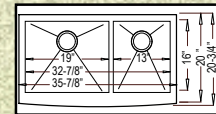

HA125 (Zero Edge)
HR-HA125B (Radial)
Grid #GD-058

33" x 20" x 10"

"HOMER"

EFD3620 (Zero Edge)
HR-EFD3620B (Radial)
Grids: Big Bowl #GD-030 ~ Small Bowl #GD-032

35-7/8" x 20-3/4" x 10"

"BURKE"

HFS3219 (Zero Edge)
HR-HFS3219B (Radial)
Grid #GD-034