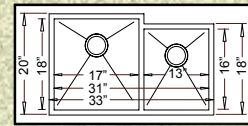

FARMHOUSE SINKS

HOMEPLACE 15 GAUGE STAINLESS STEEL

"Handmade" SERIES

Optional grid(s) and strainers are available for all Homeplace models

"CROCKETT"

HBS3018-N (Zero Edge)
HR-HBS3018B-N (Radial)
Grid #GD-126

30" x 18" x 10"

"JASPER"

HBS3219-N (Zero Edge)
HR-HBS3219B-N (Radial)
Grid #GD-125

32" x 19" x 10"

"BOWIE" 50/50

HA120-N (Zero Edge)
HR-HA120B-N (Radial)
Grid Set #GD-124

32" x 19" x 10"

"FAIRFIELD" 50/50

HBE2920-N (Zero Edge)
HR-HBE2920B-N (Radial)
Grid #GD-131 (Two needed for set)

29" x 20" x 10"

"KILGORE" 60/40

HBO3320A-N (Zero Edge)
HR-HBO3320AB-N (Radial)
Reverse Available - **Both Styles!**
Big Bowl Grid #GD-132 ~ Small Bowl Grid #GD-131

33" x 20" x 10"

"LIBERTY" 50/50

HBE3720-N (Zero Edge)
HR-HBE3720B-N (Radial)
Grid #GD-132 (Two needed for set)

37" x 20" x 10"

"LIVINGSTON" 60/40

HBO3320-N (Zero Edge)
HR-HBO3320B-N (Radial)
Big Bowl Grid #GD-132 ~ Small Bowl Grid #GD-131

33" x 20" x 10"

"ALTO"

HBS2318-N (Zero Edge)
HR-HBS2318B-N (Radial)
Grid #GD-135

23" x 18" x 10"

"RUSK"

HBB1920-N (Zero Edge)
HR-HBB1920B-N (Radial)
Grid #GD-132

19" x 20" x 10"

"CONROE"

HBB1818-N (Zero Edge)
HR-HBB1818B-N (Radial)
Grid #GD-134

18" x 18" x 10"

"CARTHAGE"

HBB1520-N (Zero Edge)
HR-HBB1520B-N (Radial)
Grid #GD-131

15" x 20" x 10"

"NEWTON"

HA2385-N (Zero Edge)
HR-HA2385B-N (Radial)
Grid #GD-117

23" x 8-1/2" x 6-1/2"

"MILAM" LAUNDRY SINK

HR-HA450B-N (Radial) Grid #GD-135

23-1/2" x 18-1/2" x 12"

See Optional Strainers
in the
Accessories Section

"HENDERSON" DROP-IN

HR-HA291B (Radial) Grid Set #GD-043

33" x 22" x 9-1/2"

The "Henderson" (available with Radial bowls) is a unique HANDMADE 15 gauge "Drop-In" design, that simply replaces the traditional 33" x 22" drop-in sink. When installed, it gives an otherwise plain kitchen a new upscale and updated look.