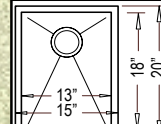

HBB1818-N (Zero Edge)
HR-HBB1818B-N (Radial)
Grid #GD-134

18" x 18" x 10"

"CARTHAGE"

HBB1520-N (Zero Edge)
HR-HBB1520B-N (Radial)
Grid #GD-131

15" x 20" x 10"

"NEWTON"

HA2385-N (Zero Edge)
HR-HA2385B-N (Radial)
Grid #GD-117

23" x 8-1/2" x 6-1/2"

"MILAM" LAUNDRY SINK

HR-HA450B-N (Radial) Grid #GD-135

23-1/2" x 18-1/2" x 12"

See Optional Strainers
in the
Accessories Section

"HENDERSON" DROP-IN

HR-HA291B (Radial) Grid Set #GD-043