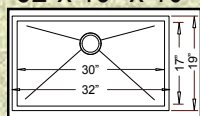

32" x 19" x 10"