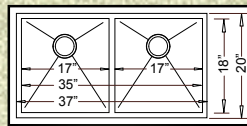

33" x 20" x 10"

"LIBERTY" 50/50

HBE3720-N (Zero Edge)
HR-HBE3720B-N (Radial)
Grid #GD-132 (Two needed for set)

37" x 20" x 10"

"LIVINGSTON" 60/40

HBO3320-N (Zero Edge)
HR-HBO3320B-N (Radial)
Big Bowl Grid #GD-132 ~ Small Bowl Grid #GD-131