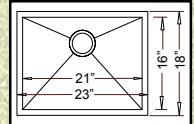

33" x 20" x 10"

"ALTO"

HBS2318-N (Zero Edge)
HR-HBS2318B-N (Radial)
Grid #GD-135

23" x 18" x 10"

"RUSK"

HBB1920-N (Zero Edge)
HR-HBB1920B-N (Radial)
Grid #GD-132

19" x 20" x 10"

"CONROE"