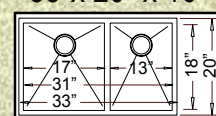

32" x 19" x 10"

"FRANKLIN"

FRANKLIN (Zero Edge)
HR-FRANKLIN (Radial)
Grid Set #GD-036

33" x 20" x 10" / 8"

"CLEVELAND"

HFO3320 (Zero Edge)
HR-HFO3320B (Radial)
Grids: Big Bowl #GD-035 ~ Small Bowl #GD-024

33" x 20" x 10"