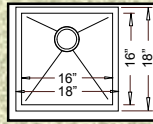

33" x 20" x 10"

"LIBERTY" 50/50

HBE3720-N (Zero Edge)
HR-HBE3720B-N (Radial)
Grid #GD-132 (Two needed for set)

37" x 20" x 10"

"LIVINGSTON" 60/40

HBO3320-N (Zero Edge)
HR-HBO3320B-N (Radial)
Big Bowl Grid #GD-132 ~ Small Bowl Grid #GD-131

33" x 20" x 10"

"ALTO"

HBS2318-N (Zero Edge)
HR-HBS2318B-N (Radial)
Grid #GD-135

23" x 18" x 10"

"RUSK"

HBB1920-N (Zero Edge)
HR-HBB1920B-N (Radial)
Grid #GD-132

19" x 20" x 10"

"CONROE"

HBB1818-N (Zero Edge)
HR-HBB1818B-N (Radial)
Grid #GD-134

18" x 18" x 10"

"CARTHAGE"

HBB1520-N (Zero Edge)
HR-HBB1520B-N (Radial)
Grid #GD-131

15" x 20" x 10"

"NEWTON"

HA2385-N (Zero Edge)
HR-HA2385B-N (Radial)
Grid #GD-117