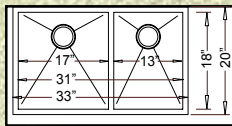

HBE2920-N (Zero Edge)
HR-HBE2920B-N (Radial)
Grid #GD-131 (Two needed for set)

29" x 20" x 10"

"KILGORE" 60/40

HBO3320A-N (Zero Edge)
HR-HBO3320AB-N (Radial)
Reverse Available - **Both Styles!**
Big Bowl Grid #GD-132 ~ Small Bowl Grid #GD-131

33" x 20" x 10"

"LIBERTY" 50/50

HBE3720-N (Zero Edge)
HR-HBE3720B-N (Radial)
Grid #GD-132 (Two needed for set)

37" x 20" x 10"

"LIVINGSTON" 60/40

HBO3320-N (Zero Edge)
HR-HBO3320B-N (Radial)
Big Bowl Grid #GD-132 ~ Small Bowl Grid #GD-131