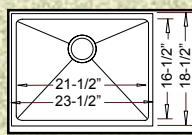

23" x 8-1/2" x 6-1/2"

"MILAM" LAUNDRY SINK

HR-HA450B-N (Radial) Grid #GD-135

23-1/2" x 18-1/2" x 12"

See Optional Strainers
in the
Accessories Section

"HENDERSON" DROP-IN

HR-HA291B (Radial) Grid Set #GD-043