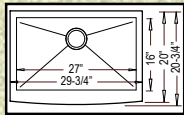

All sinks on this page include a grid (grid set for multi-bowl models) and an LI-XD strainer

"LUFKIN"

EFS3021 (Zero Edge)
HR-EFS3021B (Radial)
Grid #GD-029

29-3/4" x 20-3/4" x 10"

"MARSHALL"

EFS3321 (Zero Edge)
HR-EFS3321B (Radial)
Grid #GD-031