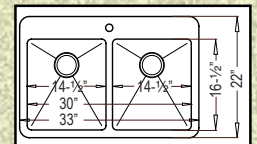

23" x 8-1/2" x 6-1/2"

"MILAM" LAUNDRY SINK

HR-HA450B-N (Radial) Grid #GD-135

23-1/2" x 18-1/2" x 12"

See Optional Strainers
in the
Accessories Section

"HENDERSON" DROP-IN

HR-HA291B (Radial) Grid Set #GD-043

33" x 22" x 9-1/2"

The "Henderson" (available with Radial bowls) is a unique HANDMADE 15 gauge "Drop-In" design, that simply replaces the traditional 33" x 22" drop-in sink. When installed, it gives an otherwise plain kitchen a new upscale and updated look.