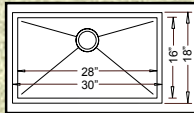

FARMHOUSE SINKS

HOMEPLACE 15 GAUGE STAINLESS STEEL

"Handmade" SERIES

Optional grid(s) and strainers are available for all Homeplace models

"CROCKETT"

HBS3018-N (Zero Edge)
HR-HBS3018B-N (Radial)
Grid #GD-126

30" x 18" x 10"

"JASPER"

HBS3219-N (Zero Edge)
HR-HBS3219B-N (Radial)
Grid #GD-125

32" x 19" x 10"

"BOWIE" 50/50

HA120-N (Zero Edge)
HR-HA120B-N (Radial)
Grid Set #GD-124

32" x 19" x 10"

"FAIRFIELD" 50/50

HBE2920-N (Zero Edge)
HR-HBE2920B-N (Radial)
Grid #GD-131 (Two needed for set)

29" x 20" x 10"

"KILGORE" 60/40

HBO3320A-N (Zero Edge)
HR-HBO3320AB-N (Radial)
Reverse Available - **Both Styles!**
Big Bowl Grid #GD-132 ~ Small Bowl Grid #GD-131

33" x 20" x 10"

"LIBERTY" 50/50

HBE3720-N (Zero Edge)
HR-HBE3720B-N (Radial)
Grid #GD-132 (Two needed for set)

37" x 20" x 10"

"LIVINGSTON" 60/40

HBO3320-N (Zero Edge)
HR-HBO3320B-N (Radial)
Big Bowl Grid #GD-132 ~ Small Bowl Grid #GD-131

33" x 20" x 10"

"ALTO"

HBS2318-N (Zero Edge)
HR-HBS2318B-N (Radial)
Grid #GD-135

23" x 18" x 10"

"RUSK"

HBB1920-N (Zero Edge)
HR-HBB1920B-N (Radial)
Grid #GD-132

19" x 20" x 10"

"CONROE"

HBB1818-N (Zero Edge)
HR-HBB1818B-N (Radial)
Grid #GD-134

18" x 18" x 10"

"CARTHAGE"

HBB1520-N (Zero Edge)
HR-HBB1520B-N (Radial)
Grid #GD-131

15" x 20" x 10"

"NEWTON"

HA2385-N (Zero Edge)
HR-HA2385B-N (Radial)
Grid #GD-117

23" x 8-1/2" x 6-1/2"

"MILAM" LAUNDRY SINK

HR-HA450B-N (Radial) Grid #GD-135

23-1/2" x 18-1/2" x 12"

See Optional Strainers
in the
Accessories Section

"HENDERSON" DROP-IN

HR-HA291B (Radial) Grid Set #GD-043

33" x 22" x 9-1/2"

The "Henderson" (available with Radial bowls) is a unique HANDMADE 15 gauge "Drop-In" design, that simply replaces the traditional 33" x 22" drop-in sink. When installed, it gives an otherwise plain kitchen a new upscale and updated look.