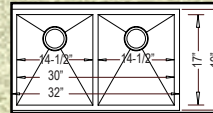

30" x 18" x 10"

"JASPER"

HBS3219-N (Zero Edge)
HR-HBS3219B-N (Radial)
Grid #GD-125

32" x 19" x 10"

"BOWIE" 50/50

HA120-N (Zero Edge)
HR-HA120B-N (Radial)
Grid Set #GD-124

32" x 19" x 10"

"FAIRFIELD" 50/50