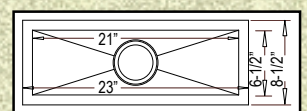

HBB1818-N (Zero Edge)
HR-HBB1818B-N (Radial)
Grid #GD-134

18" x 18" x 10"

"CARTHAGE"

HBB1520-N (Zero Edge)
HR-HBB1520B-N (Radial)
Grid #GD-131

15" x 20" x 10"

"NEWTON"

HA2385-N (Zero Edge)
HR-HA2385B-N (Radial)
Grid #GD-117

23" x 8-1/2" x 6-1/2"

"MILAM" LAUNDRY SINK

HR-HA450B-N (Radial) Grid #GD-135

23-1/2" x 18-1/2" x 12"

See Optional Strainers
in the
Accessories Section

"HENDERSON" DROP-IN

HR-HA291B (Radial) Grid Set #GD-043