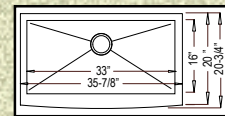

33 x 20-3/4" x 10"

"CORRIGAN"

EFS3620 (Zero Edge)
HR-EFS3620CB (Radial)
Grid #GD-028

35-7/8" x 20-3/4" x 10"

"TYLER"

EFD3320 (Zero Edge)
HR-EFD3320B (Radial)
Grid Set #GD-033

32-7/8" x 20-3/4" x 10"

"CENTER"