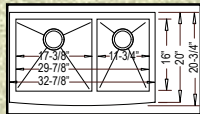

33 x 20-3/4" x 10"

"CORRIGAN"

EFS3620 (Zero Edge)
HR-EFS3620CB (Radial)
Grid #GD-028

35-7/8" x 20-3/4" x 10"

"TYLER"

EFD3320 (Zero Edge)
HR-EFD3320B (Radial)
Grid Set #GD-033

32-7/8" x 20-3/4" x 10"

"CENTER"