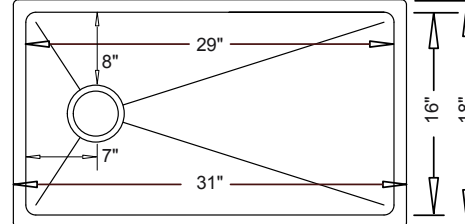

Optional Grid #GD-147

“Large Single”

31" x 18" x 9"

MP5311

MP5311 Features Reversible Installation; Drain Can Go on Either Side. (Left Installation Shown.)

Optional Grid #GD-148

“Offset Large Single”

31" x 18" x 9"

MP7030

Optional Grid Set #GD-149

“70-30”

31-1/2" x 17-3/4" x 9" / 7"

MP2318

Optional Grid #GD-150

“Medium Single”

23" x 18" x 9"