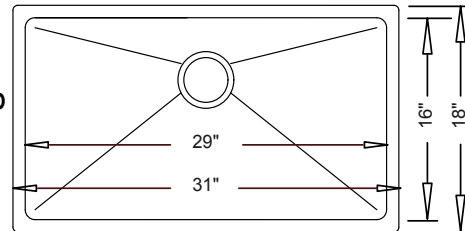

MP5050

An ADA-compliant version of MP5050 is also available. Please see our ADA page.

Optional Grid Set #GD-146

“50-50”

31" x 18" x 9" / 9"

MP3118

An ADA-compliant version of MP3118 is also available. Please see our ADA page.

Optional Grid #GD-147

“Large Single”

31" x 18" x 9"

MP5311

MP5311 Features Reversible Installation; Drain Can Go on Either Side. (Left Installation Shown.)

Optional Grid #GD-148

“Offset Large Single”

31" x 18" x 9"