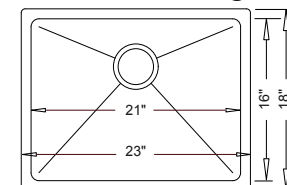

Optional Grid #GD-147

“Large Single”

31" x 18" x 9"

MP5311

MP5311 Features Reversible Installation; Drain Can Go on Either Side. (Left Installation Shown.)

Optional Grid #GD-148

“Offset Large Single”

31" x 18" x 9"

MP7030

Optional Grid Set #GD-149

“70-30”

31-1/2" x 17-3/4" x 9" / 7"

MP2318

Optional Grid #GD-150

“Medium Single”

23" x 18" x 9"