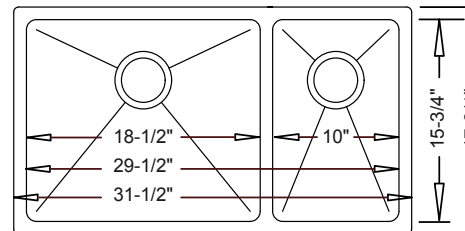

Optional Grid #GD-147

“Large Single”

31" x 18" x 9"

MP5311

MP5311 Features Reversible Installation; Drain Can Go on Either Side. (Left Installation Shown.)

Optional Grid #GD-148

“Offset Large Single”

31" x 18" x 9"

MP7030

Optional Grid Set #GD-149

“70-30”

31-1/2" x 17-3/4" x 9" / 7"

MP2318

Optional Grid #GD-150

“Medium Single”

23" x 18" x 9"