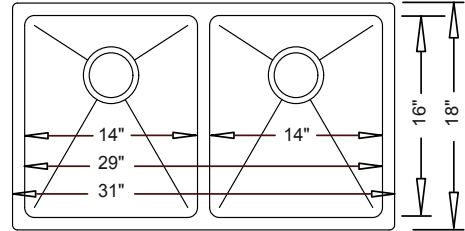

MP5050

An ADA-compliant version of MP5050 is also available. Please see our ADA page.

Optional Grid Set #GD-146

“50-50”

31" x 18" x 9" / 9"

MP3118

An ADA-compliant version of MP3118 is also available. Please see our ADA page.

Optional Grid #GD-147

“Large Single”

31" x 18" x 9"

MP5311

MP5311 Features Reversible Installation; Drain Can Go on Either Side. (Left Installation Shown.)

Optional Grid #GD-148

“Offset Large Single”

31" x 18" x 9"