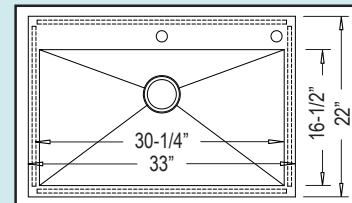

ZS-T-3322-9-1

Grid Set #GD-129