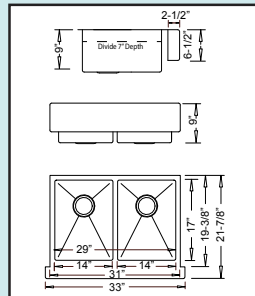

Large Single Apron

These Apron sinks feature Radial R10mm rounded inside corners, and include Grid(s) and an LI-XD Strainer

Drawings show 35" width versions

30" - R-ZS-3000

Bowl Size: 26" x 17" x 9"

33" - R-ZS-3300

Bowl Size: 29" x 17" x 9"

35" - R-ZS-3500

Bowl Size: 31" x 17" x 9"

Low-Divide 50-50 Apron

30" - R-ZS-3050

Inner Dims: 27" x 17" x 9"

Bowl Size: 12-1/2" x 17" x 9"

33" - R-ZS-3350

Inner Dims: 29" x 17" x 9"

Bowl Size: 14" x 17" x 9"

35" - R-ZS-3550

Inner Dims: 31" x 17" x 9"

Bowl Size: 15" x 17" x 9"

URBAN DROP-IN MODELS

Dual Mount Configuration

Available In Zero-Edge Style • 33" x 22" x 9"