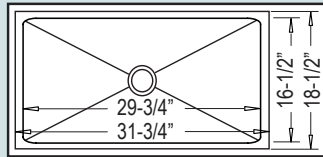

"INTEGRATION"

Radial: R-ZS-300 ■ Zero-Edge: ZS-300

Optional Grid Set #GD-042

31-3/4" x 18-1/2" X 9"

* ADA version available w/5-1/2 depth & rear drain - ADA-R-ZS-300