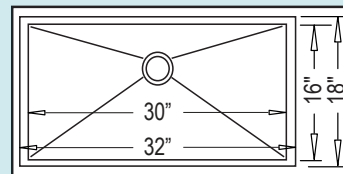

Bowl Size: 29" x 17" x 9"

35" - R-ZS-3500

Bowl Size: 31" x 17" x 9"

Low-Divide 50-50 Apron

30" - R-ZS-3050

Inner Dims: 27" x 17" x 9"

Bowl Size: 12-1/2" x 17" x 9"

33" - R-ZS-3350

Inner Dims: 29" x 17" x 9"

Bowl Size: 14" x 17" x 9"

35" - R-ZS-3550

Inner Dims: 31" x 17" x 9"

Bowl Size: 15" x 17" x 9"

URBAN DROP-IN MODELS

Dual Mount Configuration

Available In Zero-Edge Style • 33" x 22" x 9"

Drop-In Single Bowl

ZS-T-3322-9-1

Grid Set #GD-129

Drop-In 50-50

ZS-T-3322-9-2

Grid Set #GD-130

URBAN 7" Depth MODELS

Available In Zero-Edge Style • Features Rear Drain

7" 50-50
ZS-100-32187

32" x 18" X 7"

Optional Grid Set #100

Optional Grid Set #101

7" Single Bowl
ZS-300-32187

32" x 18" X 7"