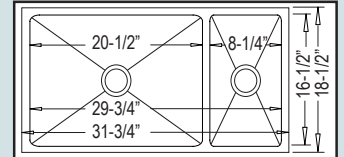

"CONGREGATION"

Radial: R-ZS-100 ■ Zero-Edge: ZS-100

Optional Grid Set #GD-040

31-3/4" x 18-1/2" X 9"

"RENDITION"

Radial: R-ZS-200 ■ Zero-Edge: ZS-200

Optional Grid #GD-041

31-3/4" x 18-1/2" X 9" / 6"

Large Single Apron

These Apron sinks feature Radial R10mm rounded inside corners, and include Grid(s) and an LI-XD Strainer

Drawings show 35" width versions

30" - R-ZS-3000

Bowl Size: 26" x 17" x 9"

33" - R-ZS-3300

Bowl Size: 29" x 17" x 9"

35" - R-ZS-3500

Bowl Size: 31" x 17" x 9"

Low-Divide 50-50 Apron

30" - R-ZS-3050

Inner Dims: 27" x 17" x 9"

Bowl Size: 12-1/2" x 17" x 9"

33" - R-ZS-3350

Inner Dims: 29" x 17" x 9"

Bowl Size: 14" x 17" x 9"

35" - R-ZS-3550

Inner Dims: 31" x 17" x 9"

Bowl Size: 15" x 17" x 9"

URBAN DROP-IN MODELS

Dual Mount Configuration

Available In Zero-Edge Style • 33" x 22" x 9"