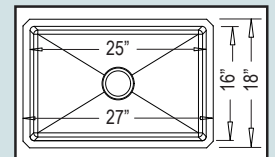

"TRANSITION"

Radial: R-ZS-2718 (Not available in Zero-Edge)

Optional Grid #GD-145

27" x 18" X 8"