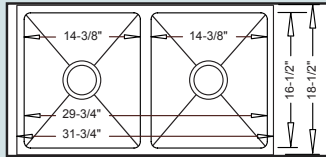

URBAN PLACE

Handmade Sinks

Most Urbanplace Available in TWO Styles!

Radial R15mm Inside Rounded Corners

-OR- Zero Edge Square Inside Corners

Where Applicable,

Images and line drawings show radial version

Made from heavy 18 Gauge Stainless Steel
Please specify radial or zero-edge model when ordering.

"CONGREGATION"

Radial: R-ZS-100 ■ Zero-Edge: ZS-100

Optional Grid Set #GD-040

31-3/4" x 18-1/2" X 9"