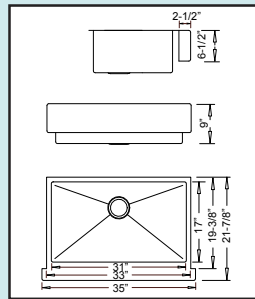

Radial: R-ZS-2718 (Not available in Zero-Edge)

Optional Grid #GD-145

27" x 18" X 8"

URBAN PLACE Handmade Sinks

PREMIER URBAN-APRONS w/RADIAL BOWLS!

Available in 30", 33", and 35" Widths - 6-1/2 Inch Front Apron allows it to fit into most standard cabinets with NO CUTTING!!!

Large Single Apron

These Apron sinks feature Radial R10mm rounded inside corners, and include Grid(s) and an LI-XD Strainer

Drawings show 35" width versions

30" - R-ZS-3000

Bowl Size: 26" x 17" x 9"

33" - R-ZS-3300

Bowl Size: 29" x 17" x 9"

35" - R-ZS-3500

Bowl Size: 31" x 17" x 9"

Low-Divide 50-50 Apron

30" - R-ZS-3050

Inner Dims: 27" x 17" x 9"

Bowl Size: 12-1/2" x 17" x 9"

33" - R-ZS-3350

Inner Dims: 29" x 17" x 9"

Bowl Size: 14" x 17" x 9"

35" - R-ZS-3550

Inner Dims: 31" x 17" x 9"

Bowl Size: 15" x 17" x 9"

URBAN DROP-IN MODELS

Dual Mount Configuration

Available In Zero-Edge Style • 33" x 22" x 9"