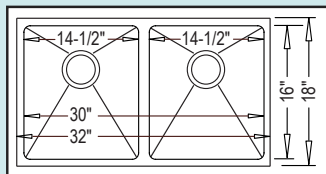

Bowl Size: 29" x 17" x 9"

35" - R-ZS-3500

Bowl Size: 31" x 17" x 9"

Low-Divide 50-50 Apron

30" - R-ZS-3050

Inner Dims: 27" x 17" x 9"

Bowl Size: 12-1/2" x 17" x 9"

33" - R-ZS-3350

Inner Dims: 29" x 17" x 9"

Bowl Size: 14" x 17" x 9"

35" - R-ZS-3550

Inner Dims: 31" x 17" x 9"

Bowl Size: 15" x 17" x 9"

URBAN DROP-IN MODELS

Dual Mount Configuration

Available In Zero-Edge Style • 33" x 22" x 9"

Drop-In Single Bowl

ZS-T-3322-9-1

Grid Set #GD-129

Drop-In 50-50

ZS-T-3322-9-2

Grid Set #GD-130

URBAN 7" Depth MODELS

Available In Zero-Edge Style • Features Rear Drain

7" 50-50
ZS-100-32187

32" x 18" X 7"

Optional Grid Set #100

Optional Grid Set #101

7" Single Bowl
ZS-300-32187

32" x 18" X 7"