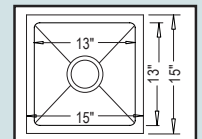

"LIBATION"

Radial: R-ZS-500 ■ Zero-Edge: ZS-500

Grid Not Available

15" x 15" X 9"