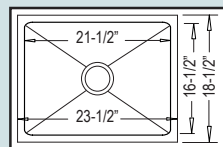

"SOLUTION"

Radial: R-ZS-600 ■ Zero-Edge: ZS-600

Optional Grid #GD-144

23-1/2" x 18-1/2" X 9"

* ADA version available w/5-1/2 depth & rear drain - ADA-R-ZS-600