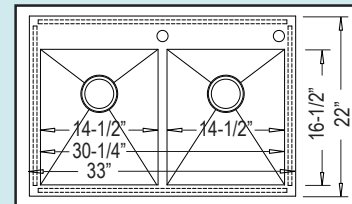

Bowl Size: 29" x 17" x 9"

35" - R-ZS-3500

Bowl Size: 31" x 17" x 9"

Low-Divide 50-50 Apron

30" - R-ZS-3050

Inner Dims: 27" x 17" x 9"

Bowl Size: 12-1/2" x 17" x 9"

33" - R-ZS-3350

Inner Dims: 29" x 17" x 9"

Bowl Size: 14" x 17" x 9"

35" - R-ZS-3550

Inner Dims: 31" x 17" x 9"

Bowl Size: 15" x 17" x 9"

URBAN DROP-IN MODELS

Dual Mount Configuration

Available In Zero-Edge Style • 33" x 22" x 9"

Drop-In Single Bowl

ZS-T-3322-9-1

Grid Set #GD-129

Drop-In 50-50

ZS-T-3322-9-2

Grid Set #GD-130

URBAN 7" Depth MODELS

Available In Zero-Edge Style • Features Rear Drain

7" 50-50
ZS-100-32187

32" x 18" X 7"

Optional Grid Set #100

Optional Grid Set #101

7" Single Bowl
ZS-300-32187

32" x 18" X 7"