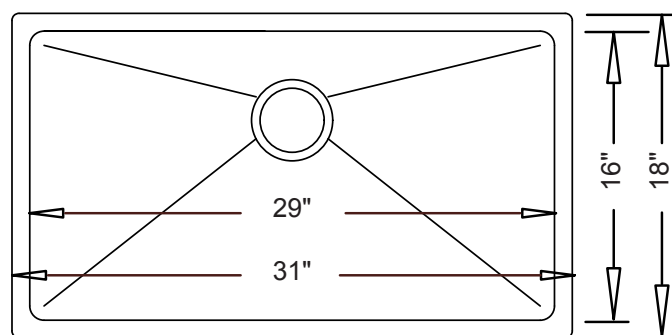

This sink shall be a single compartment with the bowl featuring R20mm rounded “Radial” inside corners. Sink shall be 31” in length and 18” in width, with a bowl depth of 9”. Sink shall be made of 18 gauge stainless steel.

Sink shall include installation hardware. Sink shall be MetroPlace Model MP3118.

TECHNICAL INFORMATION

Fixture*	
Basin Area	29" x 16"
Water Depth	9"
Drain Hole	3-5/8" D
*Approximate measurements for comparison only.	

Product Image

Front View

Top View

Product Diagram