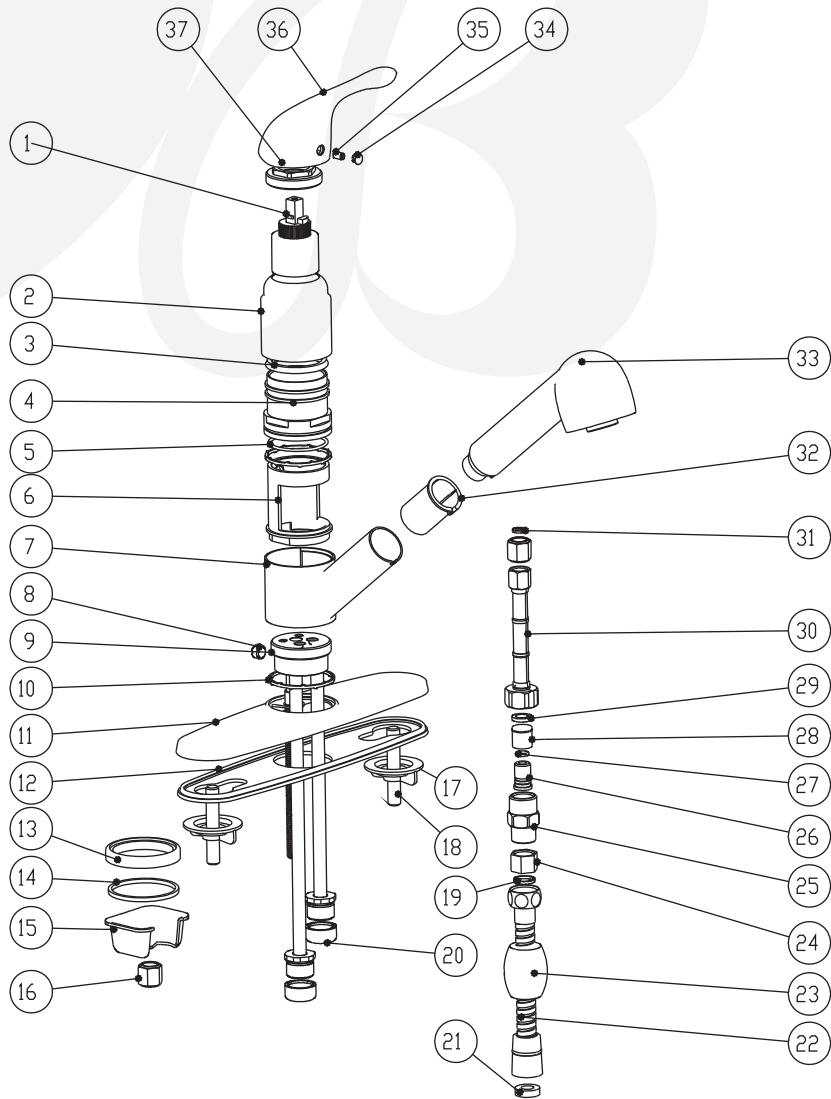

**K1780001-Q, K1780002-Q, K1780003-Q - Pull-Out Kitchen Faucet**

**Description**

- 8" pull-out kitchen faucet
- 90 deg swing angle, 9" detachable sprayer
- Ceramic disc cartridge
- Soft button hand sprayer
- 48" brass durable spiral hose
- Dual check valves
- 1.8 GPM ASME Compliant

• K1780001-Q

**Standards**

- Complies with IAPMO UPC/cUPC
- California AB1953 compliant
- NSF - 61-9 tested and compliant
- ADA Accessibility Guidelines for Buildings and Facilities - 4.27.4 Controls and Mechanisms
- CALGreen compliant

**Colors / Finishes**

- K1780001-Q - Chrome
- K1780002-Q - PVD Satin Nickel
- K1780003-Q - Antique Bronze

**BREAK DOWN  
Component Parts List**

NO.	Part No	Qty
01	ATBA0051	1
02	CTCB0054	1
03	CTWR0133	1
04	CTCB0331	1
05	CTRR0002	1
06	CTCZ0098	1
07	CTCZ0106	1
08	CTSB0039	1
09	ATBD1007	1
10	CTRR1006	2
11	CTCZ0097	1
12	CTWP0074	1
13	CTDB0204	1
14	CTWR0114	1
15	CTLT0015	1
16	CTNB0064	2
17	CTNP0039	2
18	CTST0145	2
19	CTWR0112	1
20	CTQP0023	1
21	CTWR0206	1
22	ATBP0029	1
23	ATBQ0030	1
24	CTPB0061	1
25	CTYN0030	1
26	CTSN0001	1
27	CTRR0048	1
28	ATBA4027	1
29	CTWN0001	1
30	ATBP0063	1
31	CTWR0125	1
32	CTDP0035	1
33	ATBE0054	1
34	CTCP0072	1
35	CTST0025	1
36	CTHZ0201	1
37	CTKB0058	1

Item Number	Type	Date
K1780001-Q, K1780002-Q	Kitchen Faucet	3-23-2016