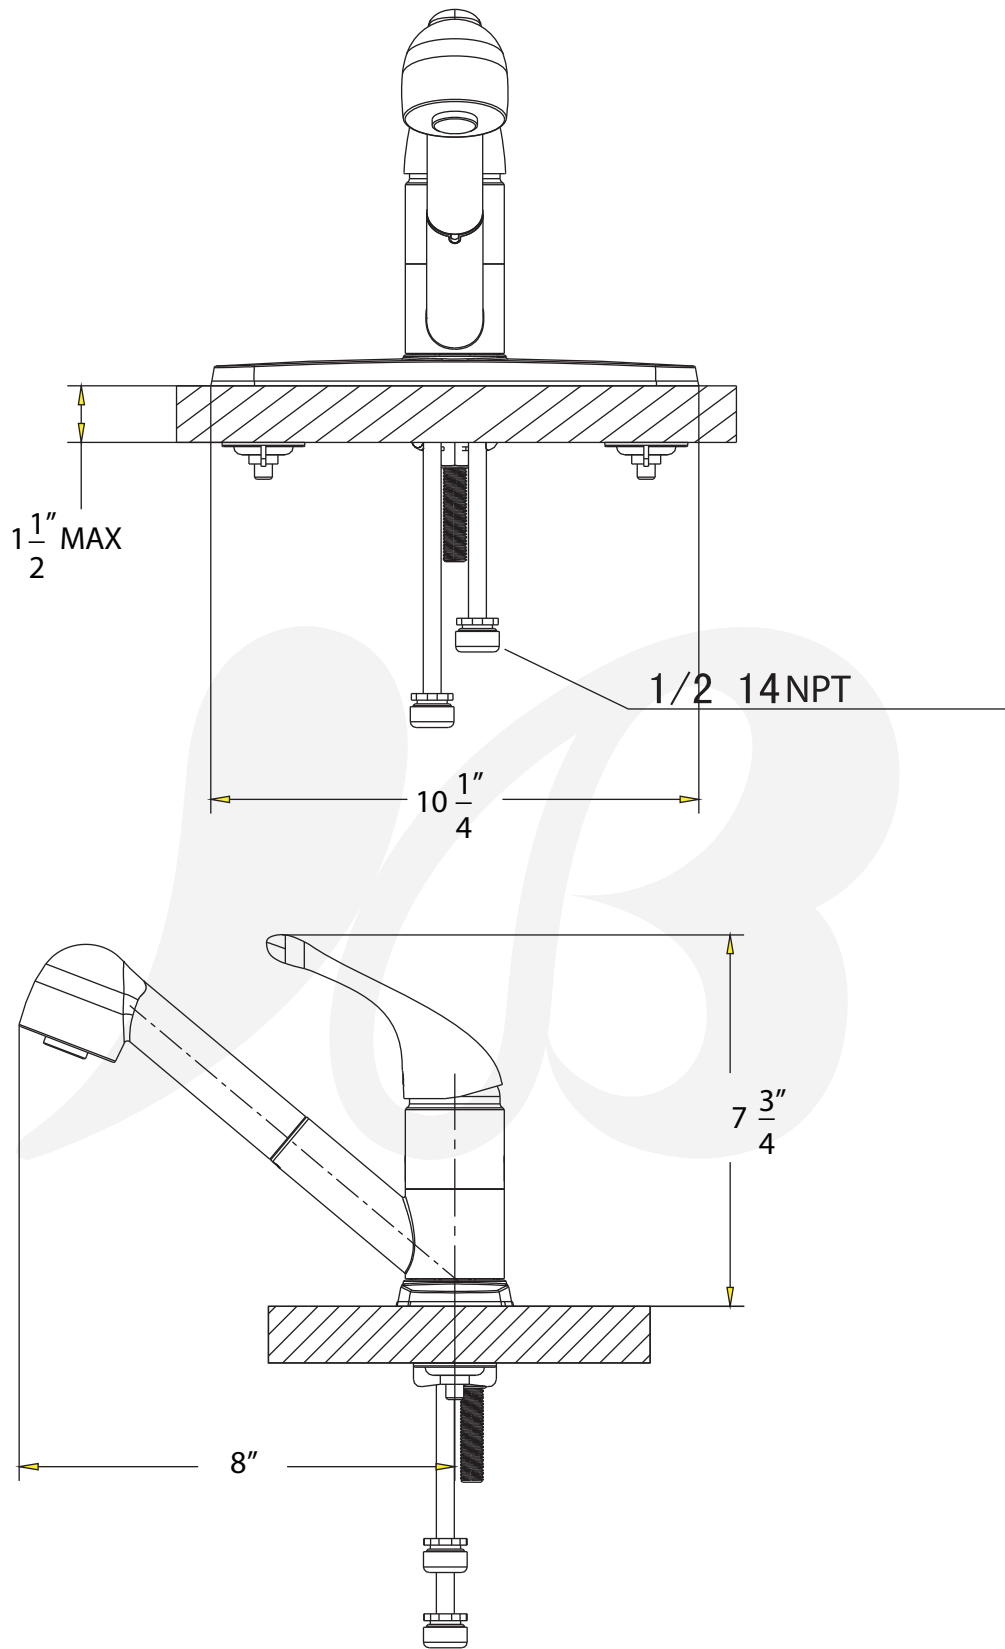

**K1780001-Q, K1780002-Q, K1780003-Q - Pull-Out Kitchen Faucet**

**Description**

- 8" pull-out kitchen faucet
- 90 deg swing angle, 9" detachable sprayer
- Ceramic disc cartridge
- Soft button hand sprayer
- 48" brass durable spiral hose
- Dual check valves
- 1.8 GPM ASME Compliant

**Colors / Finishes**

- K1780001-Q - Chrome
- K1780002-Q - PVD Satin Nickel
- K1780003-Q - Antique Bronze

**BREAK DOWN  
Component Parts List**

NO.	Part No	Qty
01	ATBA0051	1
02	CTCB0054	1
03	CTWR0133	1
04	CTCB0331	1
05	CTRR0002	1
06	CTCZ0098	1
07	CTCZ0106	1
08	CTSB0039	1
09	ATBD1007	1
10	CTRR1006	2
11	CTCZ0097	1
12	CTWP0074	1
13	CTDB0204	1
14	CTWR0114	1
15	CTLT0015	1
16	CTNB0064	2
17	CTNP0039	2
18	CTST0145	2
19	CTWR0112	1
20	CTQP0023	1
21	CTWR0206	1
22	ATBP0029	1
23	ATBQ0030	1
24	CTPB0061	1
25	CTYN0030	1
26	CTSN0001	1
27	CTRR0048	1
28	ATBA4027	1
29	CTWN0001	1
30	ATBP0063	1
31	CTWR0125	1
32	CTDP0035	1
33	ATBE0054	1
34	CTCP0072	1
35	CTST0025	1
36	CTHZ0201	1
37	CTKB0058	1