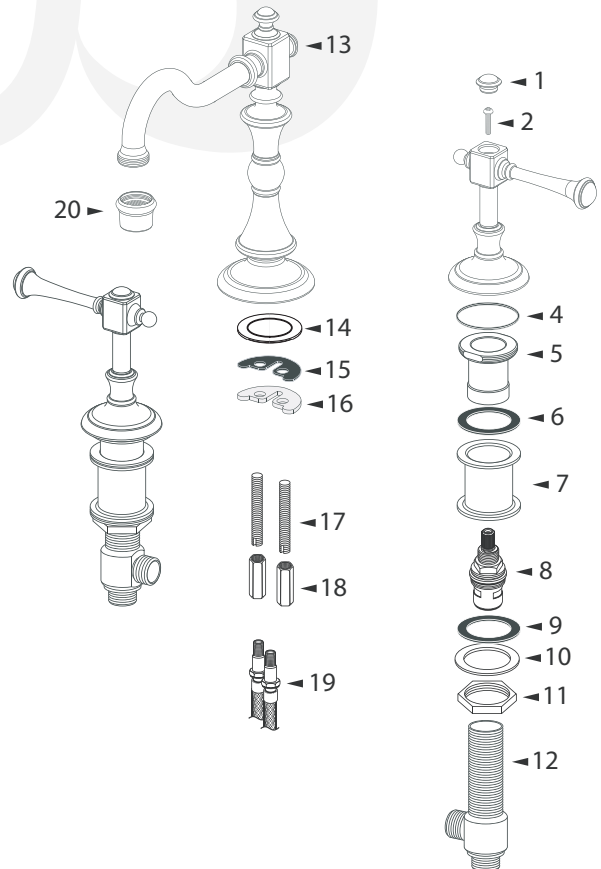

**K2460301, K2460302, K2460303, K2460313, K2460314 - Kitchen Faucet**

**Description**

- Lever handle
- 8" center kitchen faucet
- 360° swing angle
- Ceramic disc cartridges
- 1/2" IPS connections
- 1.8 GPM

• K2460301

**Standards**

- ASME A112.18.1 Compliant
- Listed IAPMO / UPC
- ADA Accessibility Guidelines for Buildings and Facilities - 4.27.4 Controls and Mechanisms (lever handle only)
- NSF - 61-9 tested and approved
- CSA B125.1 Compliant and listed
- California AB1953 compliant

**Colors / Finishes**

- K2460301 - Chrome
- K2460302 - PVD Satin Nickel
- K2460303 - Antique Bronze
- K2460313 - PVD Polished Brass
- K2460314 - PVD Polished Nickel

**BREAK DOWN  
Component Parts List**

#	Parts	Qty
01	Handle cap	2
02	Handle set screw	2
3A	Level handle & escutcheon	2
3B	Droop handle & escutcheon	2
04	Escutcheon rubber washer	2
05	Escutcheon adaptor	2
06	Adaptor rubber washer	2
07	Spacer	2
08	Cartridge	2
09	Rubber Washer	2
10	Plastic Ring	2
11	Lock nut	2
12	Valve body	2
13	Spout	1
14	Rubber O-ring	1
15	Rubber washer	1
16	Metal washer	1
17	Long screws	2
18	Long screw nut	2
19	Hose	2
20	Aerator	1