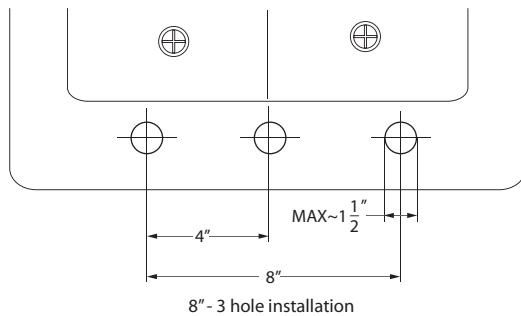

SPECIFICATION

Item Number	Type	Date
K2460301, K2460302, K2460303, K2460313, K2460314	Kitchen Faucet	04/15/2016