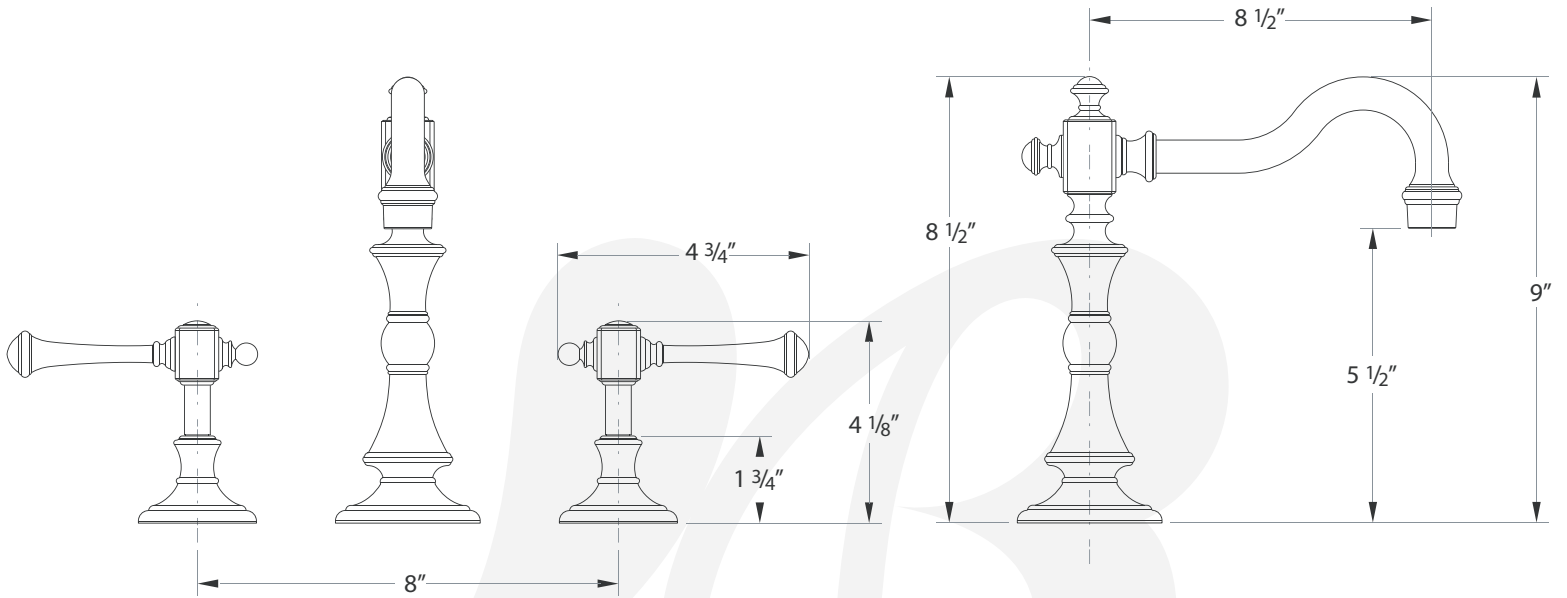

SPECIFICATION

Item Number	Type	Date
K2460301, K2460302, K2460303, K2460313, K2460314	Kitchen Faucet	04/15/2016