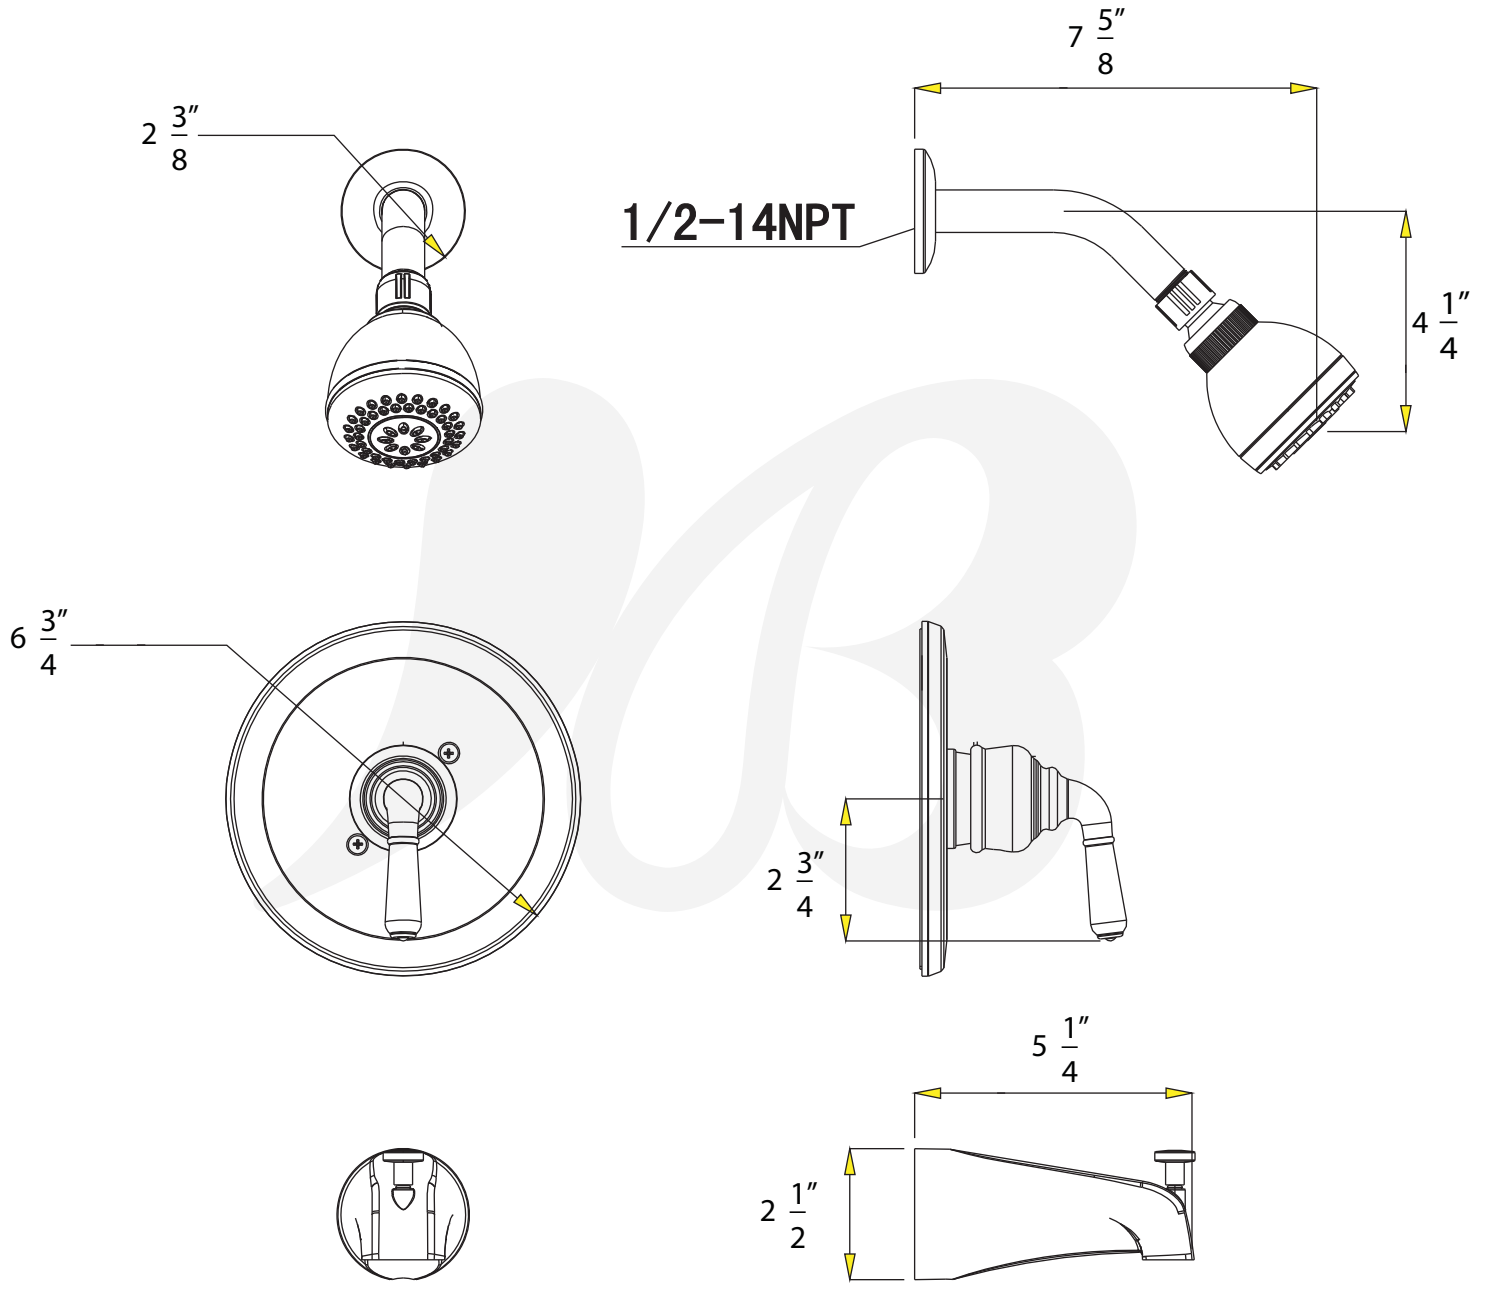

P6320601, P6320602, P6320603 - Tub and Shower Trim

Description

- Tub & shower trim kit
- CYPRESS Lever handle
- 3" face shower head
- Four setting shower head
- 1.5 GPM ASME Compliant
- VALVE SOLD SEPARATELY

• P6320601

Colors / Finishes

- P6320601 - Chrome
- P6320602 - PVD Satin Nickel
- P6320603 - Antique Bronze

**BREAK DOWN
Component Parts List**

NO.	Part No	Qty	
		63610	63630
01	CTCT0043	1	1
02	CTPB0470	1	1
03	ATBE0123	1	1
04	CTHP0035	1	1
05	CTST4101	1	1
06	CTCZ0192	1	1
07	CTCB0185	1	1
08	CTCT0053	1	1
09	ATBF0135		1
10	CTST0230	2	2
11	CTCT0052	1	1
12	CTWP0192	1	1
13	CTWP0223	1	1

Item Number	Type	Date
P6320601, P6320602, P6320603	Tub and Shower	3/14/2016