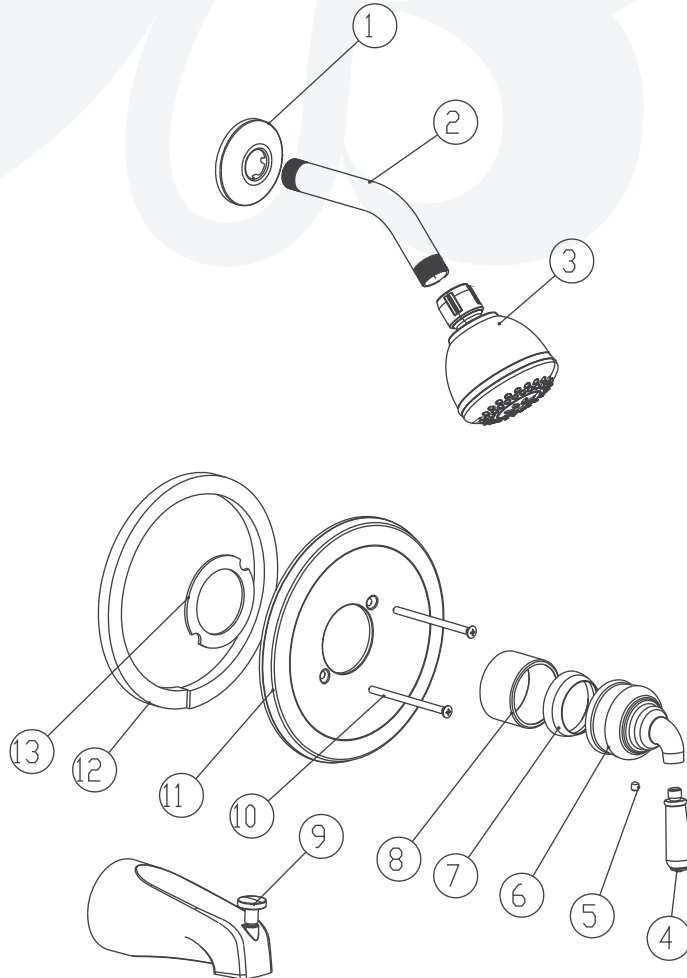

P6320601, P6320602, P6320603 - Tub and Shower Trim

Description

- Tub & shower trim kit
- CYPRESS Lever handle
- 3" face shower head
- Four setting shower head
- 1.5 GPM ASME Compliant
- VALVE SOLD SEPARATELY

• P6320601

Colors / Finishes

- P6320601 - Chrome
- P6320602 - PVD Satin Nickel
- P6320603 - Antique Bronze

**BREAK DOWN
Component Parts List**

NO.	Part No	Qty	
		63610	63630
01	CTCT0043	1	1
02	CTPB0470	1	1
03	ATBE0123	1	1
04	CTHP0035	1	1
05	CTST4101	1	1
06	CTCZ0192	1	1
07	CTCB0185	1	1
08	CTCT0053	1	1
09	ATBF0135		1
10	CTST0230	2	2
11	CTCT0052	1	1
12	CTWP0192	1	1
13	CTWP0223	1	1