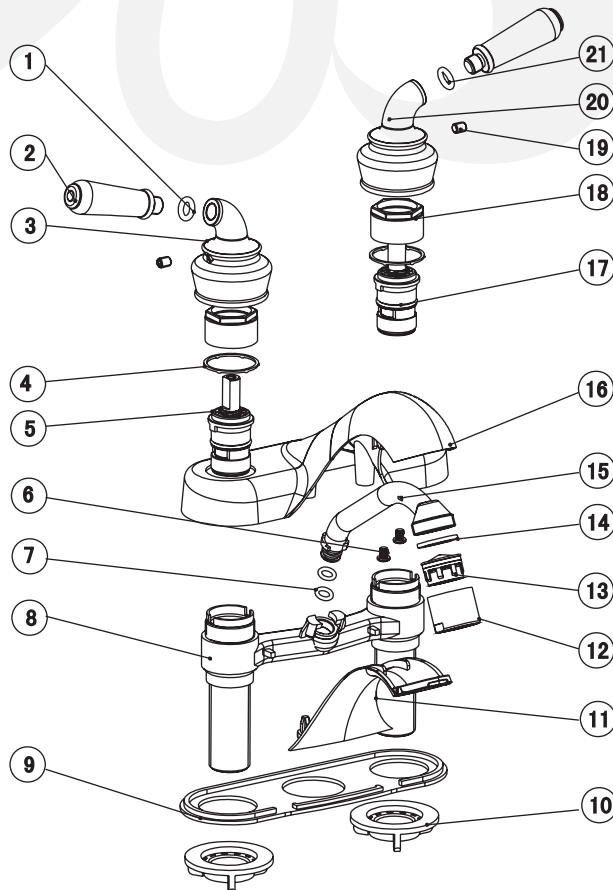

**W4320601, W4320602, W4320601 - Center Set Faucet**

**Description**

- CYPRESS 4" center set lavatory faucet
- Zinc die cast housing
- 90 Degree ceramic disc cartridges
- NO pop-up assembly
- 1/2" NPS connections
- 1.2 GPM ASME Compliant

• W4320601

**Colors / Finishes**

- W4320601 - Chrome
- W4320602 - PVD Satin Nickel
- W4320603 - Antique Bronze

**BREAK DOWN  
Component Parts List**

NO.	Part No	Qty
01	CTRR0155-XR	1
02	CTHP0035	2
03	CTCZ0183	1
04	CTWP0075	2
05	ATBA0128	1
06	CTST1000	2
07	CTRR0066	2
08	ATBY0184	1
09	CTKP0131	1
10	CTNP0011	2
11	CTCP0377	1
12	CTXB0063	1
13	ATBX0037	1
14	CTWR0021	1
15	CTPP0035	1
16	CTCZ0180	1
17	ATBA0127	1
18	CTNZ0004	2
19	CTST0117	2
20	CTCZ0182	1
21	CTRR0155-XD	1

Item Number	Type	Date
W4320601, W4320602, W4320603	Center Set	2-3-2016