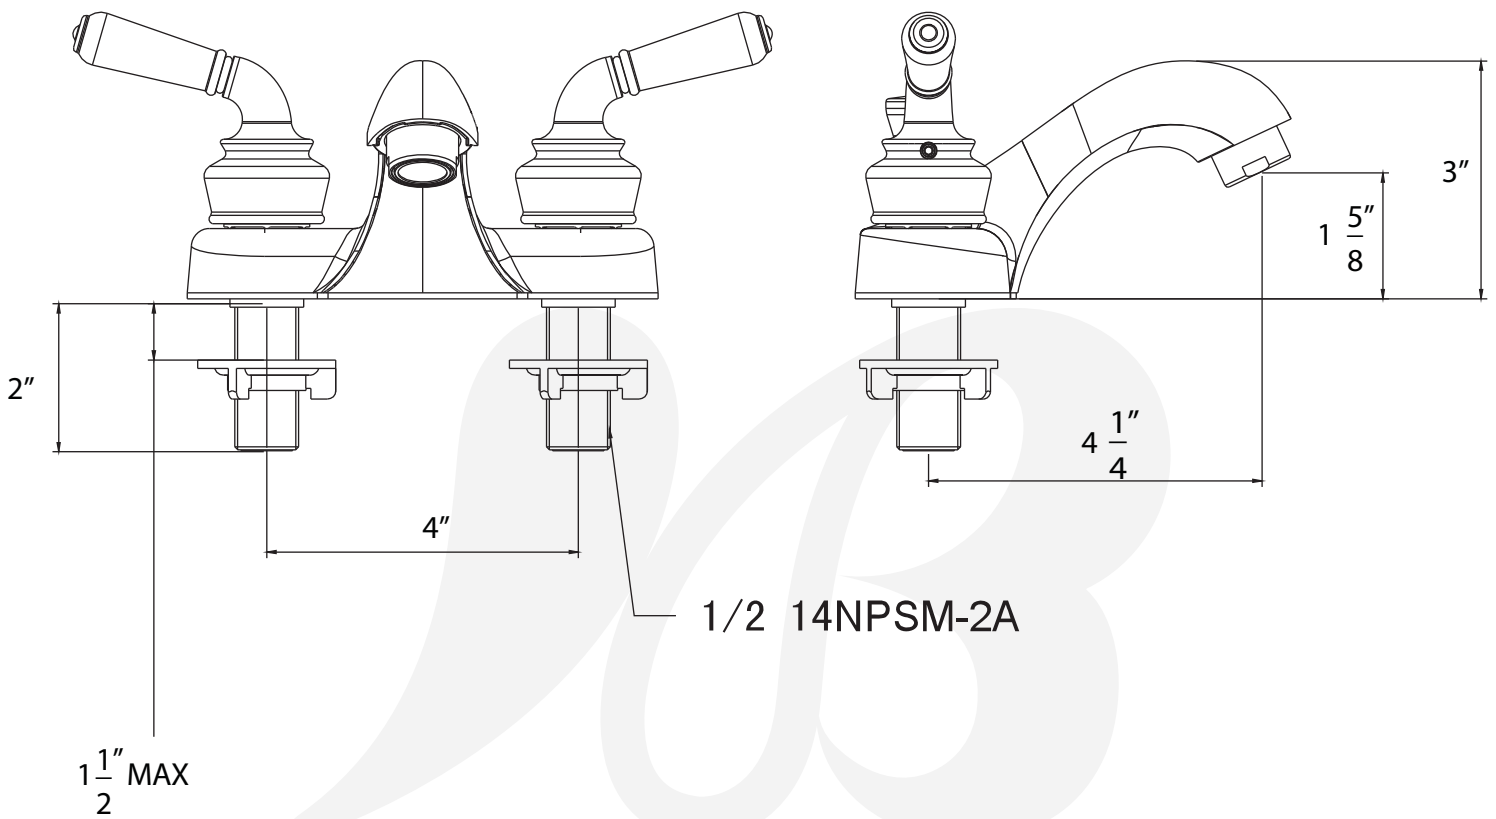

**W4320601, W4320602, W4320601 - Center Set Faucet**

**Description**

- CYPRESS 4" center set lavatory faucet
- Zinc die cast housing
- 90 Degree ceramic disc cartridges
- NO pop-up assembly
- 1/2" NPS connections
- 1.2 GPM ASME Compliant

• W4320601

**Colors / Finishes**

- W4320601 - Chrome
- W4320602 - PVD Satin Nickel
- W4320603 - Antique Bronze

**BREAK DOWN  
Component Parts List**

NO.	Part No	Qty
01	CTRR0155-XR	1
02	CTHP0035	2
03	CTCZ0183	1
04	CTWP0075	2
05	ATBA0128	1
06	CTST1000	2
07	CTRR0066	2
08	ATBY0184	1
09	CTKP0131	1
10	CTNP0011	2
11	CTCP0377	1
12	CTXB0063	1
13	ATBX0037	1
14	CTWR0021	1
15	CTPP0035	1
16	CTCZ0180	1
17	ATBA0127	1
18	CTNZ0004	2
19	CTST0117	2
20	CTCZ0182	1
21	CTRR0155-XD	1