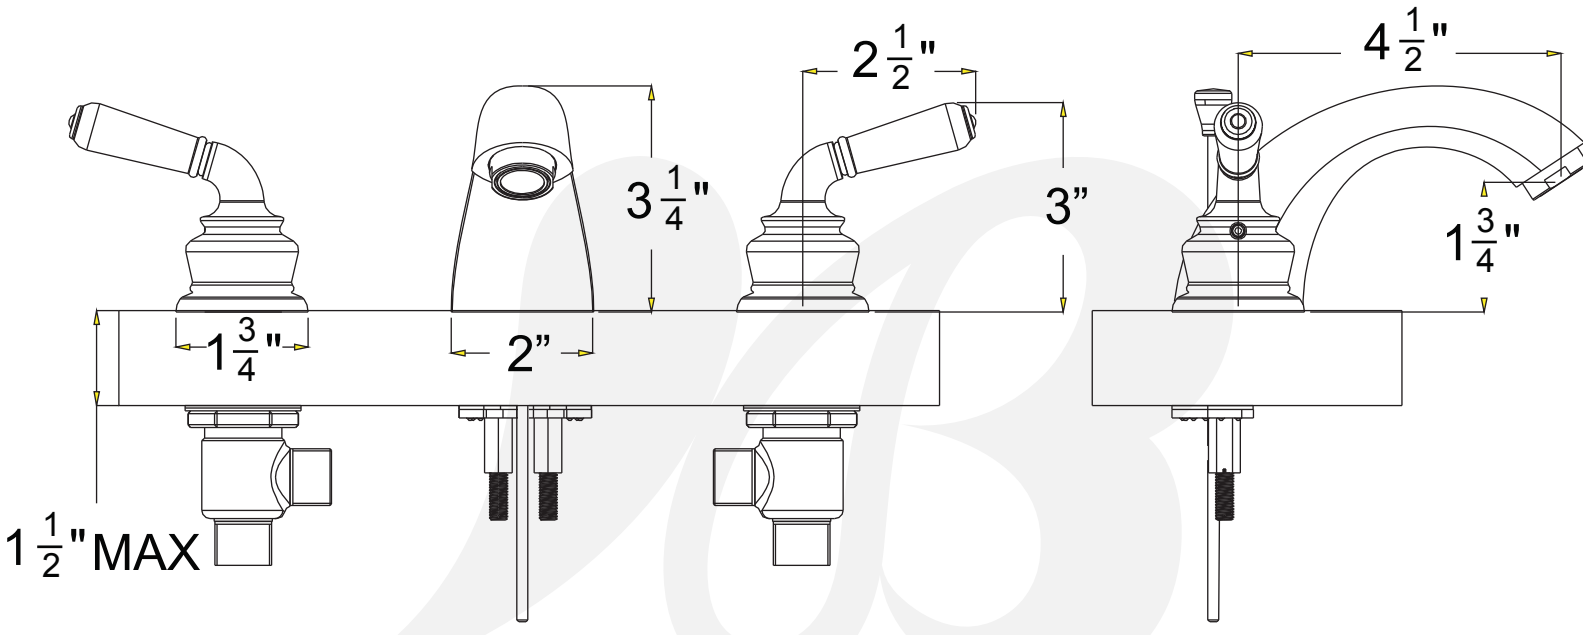

W4520601-1, W4520602-1, W4520603-1 - Cypress Widespread Faucet

Description

- 8" Wide spread faucet
- Ceramic disc cartridges
- 1.2 GPM @ 60 PSI
- Brass pop-up assembly

W4520601-1

Standards

- Complies with IAPMO UPC/cUPC
- California AB1953 compliant
- NSF - 61-9 tested and compliant
- ADA Accessibility Guidelines for Buildings and Facilities - 4.27.4 Controls and Mechanisms
- CALGreen compliant
- EPA WaterSense Certified by IAPMO R&T

Colors / Finishes

- W4520601-1 - Chrome
- W4520602-1 - PVD Satin Nickel
- W4520603-1 - Antique Bronze

**BREAK DOWN
Component Parts List**

NO.	Part No	Qty
01	CTHP0035	2
02	CTRR0155-XR	1
03	CTCZ0158	2
04	CTST0084	2
05	CTDB0428	2
06	CTWR0216	2
07	CTNZ0004	2
08	ATBA0127	1
09	ATBA0128	1
10	CTWR0276	2
11	CTWT0065	2
12	CTNT0022	2
13	CTPN0033	1
14	CTPN0032	1
15	ATBM0022	1
16	CTYN0059	1
17	CTRR0155-XD	1
18	CTWR0021	1
19	ATBX0040	1
20	CTXB0053	1
21	CTWR0060	1
22	CTWR0028	1
23	CTWT0059	1
24	CTST0013	2
25	CTNB0063	2
26	ATBP0068	2
27	ATAA0067	1

Item Number	Type	Date
W4520601-1, W4520602-1, W4520603-1,	Widespread Faucet	3-11-2016