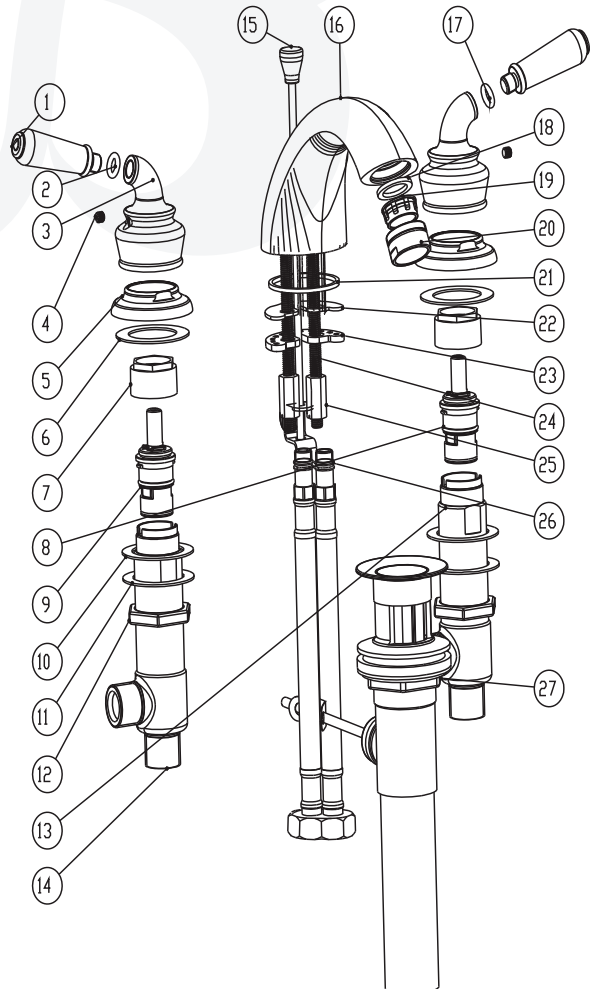

W4520601-1, W4520602-1, W4520603-1 - Cypress Widespread Faucet

Description

- 8" Wide spread faucet
- Ceramic disc cartridges
- 1.2 GPM @ 60 PSI
- Brass pop-up assembly

W4520601-1

Standards

- Complies with IAPMO UPC/cUPC
- California AB1953 compliant
- NSF - 61-9 tested and compliant
- ADA Accessibility Guidelines for Buildings and Facilities - 4.27.4 Controls and Mechanisms
- CALGreen compliant
- EPA WaterSense Certified by IAPMO R&T

Colors / Finishes

- W4520601-1 - Chrome
- W4520602-1 - PVD Satin Nickel
- W4520603-1 - Antique Bronze

**BREAK DOWN
Component Parts List**

NO.	Part No	Qty
01	CTHP0035	2
02	CTRR0155-XR	1
03	CTCZ0158	2
04	CTST0084	2
05	CTDB0428	2
06	CTWR0216	2
07	CTNZ0004	2
08	ATBA0127	1
09	ATBA0128	1
10	CTWR0276	2
11	CTWT0065	2
12	CTNT0022	2
13	CTPN0033	1
14	CTPN0032	1
15	ATBM0022	1
16	CTYN0059	1
17	CTRR0155-XD	1
18	CTWR0021	1
19	ATBX0040	1
20	CTXB0053	1
21	CTWR0060	1
22	CTWR0028	1
23	CTWT0059	1
24	CTST0013	2
25	CTNB0063	2
26	ATBP0068	2
27	ATAA0067	1

Item Number	Type	Date
W4520601-1, W4520602-1, W4520603-1,	Widespread Faucet	3-11-2016