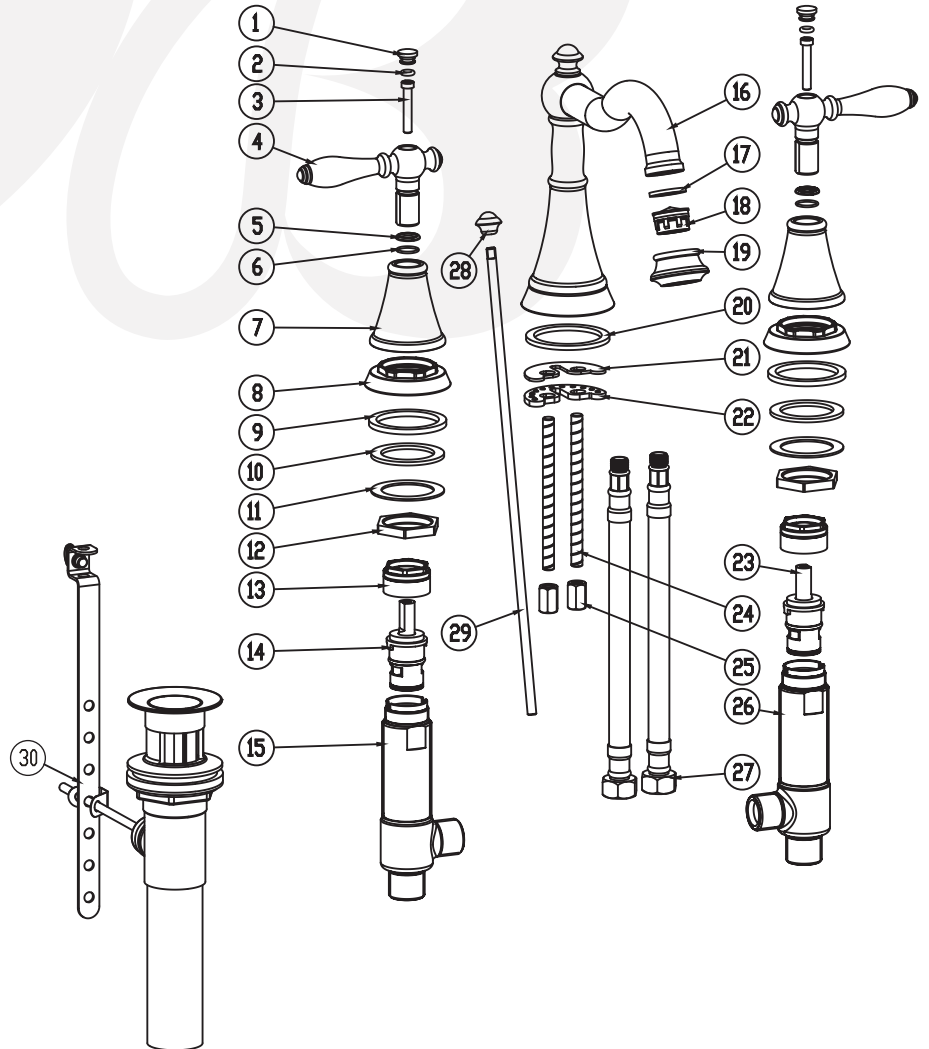

W4561201-1, W4561202-1, W4561203-1 - Sherington Widespread Lavatory Faucet

Description

- 8" Wide spread faucet
- Ceramic disc cartridges
- 1.2 GPM @ 60 PSI
- Brass pop-up assembly

Standards

- Complies with IAPMO UPC/cUPC
- California AB1953 compliant
- NSF - 61-9 tested and compliant
- ADA Accessibility Guidelines for Buildings and Facilities - 4.27.4 Controls and Mechanisms
- CALGreen compliant
- EPA WaterSense Certified by IAPMO R&T

Colors / Finishes

- W4561201-1 - Chrome
- W4561202-1 - PVD Satin Nickel
- W4561203-1 - Antique Bronze

• W4561201-1

**BREAK DOWN
Component Parts List**

30	ATAA0067	POP-UP	1
29	CTMB0123	PULL ROD	1
28	CTHB0067	PULL KNOB	1
27	ATBP0298	HOSE	2
26	CTPN0033	SHANK	1
25	CTNB0321	NUT	2
24	CTST0013	SCREW	2
23	ATBA0127	CARTRIDGE	1
22	CTWT0059	WASHER	1
21	CTWR0028	GASKET	1
20	CTWR0110	GASKET	1
19	CTFB0039	HOUSING	1
18	ATBX0040	AERATOR	1
17	CTWR0021	GASKET	1
16	ATBF1037	SPOUT	1
15	CTPN0032	SHANK	1
14	ATBA0128	CARTRIDGE	1
13	CTNZ0011	NUT	2
12	CTNT0022	NUT	2
11	CTWT0065	WASHER	2
10	CTWR0276	GASKET	2
9	CTWR0025	GASKET	2
8	CTLZ0026	FLANGE	2
7	CTCZ0228	ESCUTCHEON	2
6	CTRR0149	O-RING	2
5	CTRP0082	C-RING	2
4	CTHZ0462	HANDLE	2
3	CTST1013	SCREW	2
2	CTRR0029	O-RING	2
1	CTHB0064	CAP	2
NO.	Drawing No.	Part Description	Quantity

Item Number	Type	Date
W4561201-1, W4561202-1, W4561203-1	Widespread Faucet	3-28-2016