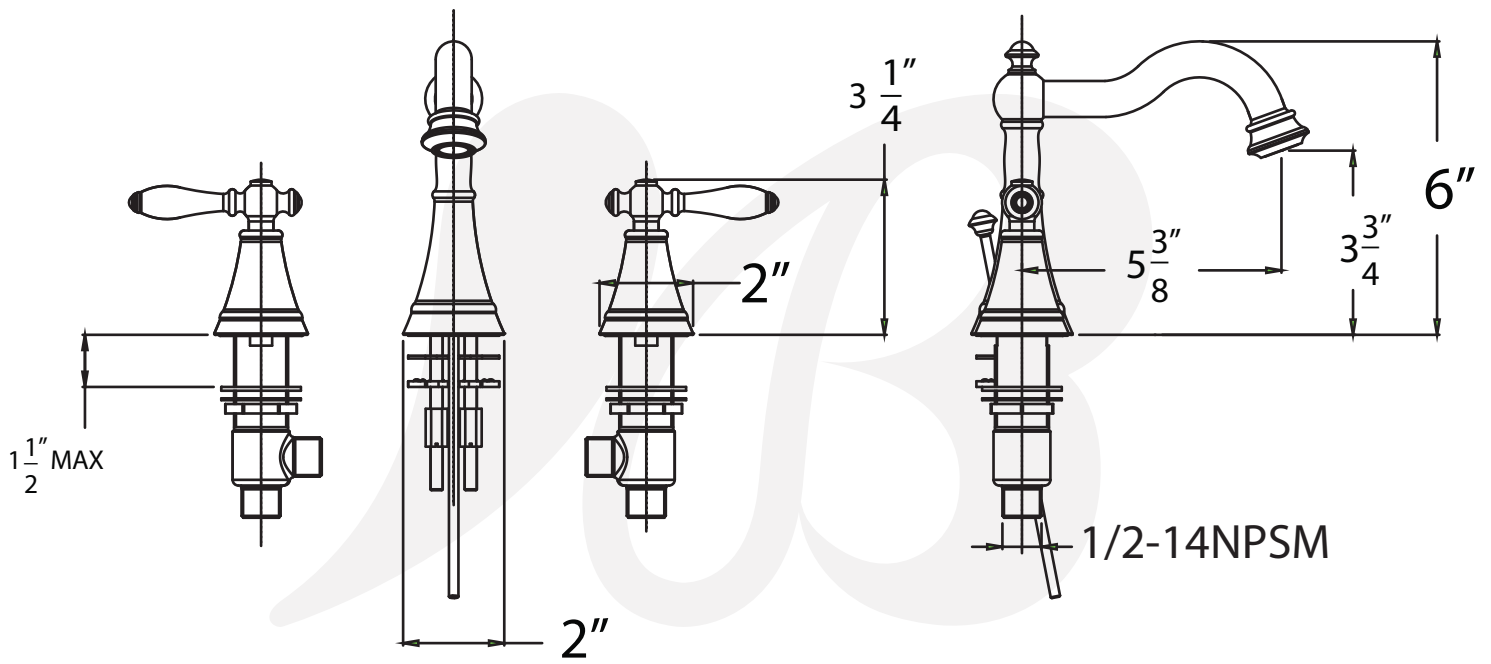

W4561201-1, W4561202-1, W4561203-1 - Sherington Widespread Lavatory Faucet

Description

- 8" Wide spread faucet
- Ceramic disc cartridges
- 1.2 GPM @ 60 PSI
- Brass pop-up assembly

Standards

- Complies with IAPMO UPC/cUPC
- California AB1953 compliant
- NSF - 61-9 tested and compliant
- ADA Accessibility Guidelines for Buildings and Facilities - 4.27.4 Controls and Mechanisms
- CALGreen compliant
- EPA WaterSense Certified by IAPMO R&T

Colors / Finishes

- W4561201-1 - Chrome
- W4561202-1 - PVD Satin Nickel
- W4561203-1 - Antique Bronze

• W4561201-1

**BREAK DOWN
Component Parts List**

30	ATAA0067	POP-UP	1
29	CTMB0123	PULL ROD	1
28	CTHB0067	PULL KNOB	1
27	ATBP0298	HOSE	2
26	CTPN0033	SHANK	1
25	CTNB0321	NUT	2
24	CTST0013	SCREW	2
23	ATBA0127	CARTRIDGE	1
22	CTWT0059	WASHER	1
21	CTWR0028	GASKET	1
20	CTWR0110	GASKET	1
19	CTFB0039	HOUSING	1
18	ATBX0040	AERATOR	1
17	CTWR0021	GASKET	1
16	ATBF1037	SPOUT	1
15	CTPN0032	SHANK	1
14	ATBA0128	CARTRIDGE	1
13	CTNZ0011	NUT	2
12	CTNT0022	NUT	2
11	CTWT0065	WASHER	2
10	CTWR0276	GASKET	2
9	CTWR0025	GASKET	2
8	CTLZ0026	FLANGE	2
7	CTCZ0228	ESCUTCHEON	2
6	CTRR0149	O-RING	2
5	CTRP0082	C-RING	2
4	CTHZ0462	HANDLE	2
3	CTST1013	SCREW	2
2	CTRR0029	O-RING	2
1	CTHB0064	CAP	2
NO.	Drawing No.	Part Description	Quantity

Item Number	Type	Date
W4561201-1, W4561202-1, W4561203-1	Widespread Faucet	3-28-2016