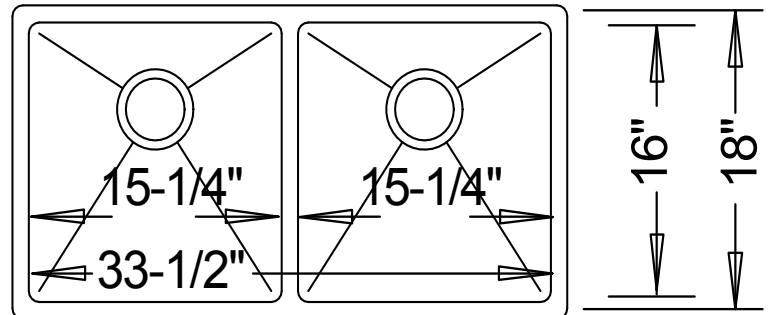

--- Dimensions ---	
Outer	33-1/2" x 18"
Left Bowl	15-1/4" x 16"
Right Bowl	15-1/4" x 16"
Depth (Left)	10"
Depth (Right)	10"

Model	Description	Colors / Finishes
LI-2000-R	Farmhouse Sink	Brushed Nickel Deck

Specified model meets or exceeds the following:

- Warnock Hersey Certified

Product Specification

This farmhouse sink have dual compartments with bowls featuring inside rounded corners. Sink shall be 33-1/2" in length and 18" in width, with each bowl having a depth of 10". Sink shall be made of certified 304 grade 16 gauge stainless steel. Sink shall include grid, deluxe drain, Colander and installation cutout template. Sink shall be C-Tech Model LI-2000-R.

TECHNICAL INFORMATION

Fixture*	
Basin Area (Left Bowl)	15-1/4" x 16"
Basin Area (Right Bowl)	15-1/4" x 16"
Water Depth (Left Bowl)	10"
Water Depth (Right Bowl)	10"
Drain Hole (Each Bowl)	3-5/8" dia.
*Approximate measurements for comparison only.	

Product Image

Front View

Top View

Product Diagram