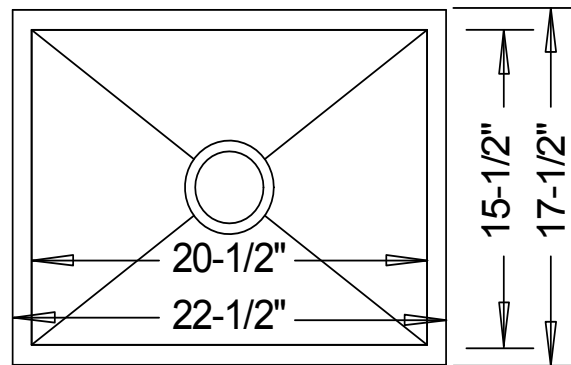

--- Dimensions ---	
Outer	22-1/2" x 17-1/2"
Inner	20-1/2" x 15-1/2"
Depth	10"

Model	Description	Colors / Finishes
LI-2900	Farmhouse Sink	Brushed Nickel Deck

Included Components

- Grid Set
- Single Deluxe Drain
- Colander
- Cutout template
- Mounting Hardware

This farmhouse sink shall be a single compartment with a bowl featuring zero-radius inside corners. Sink shall be 22-1/2" in length and 17-1/2" in width, with a bowl depth of 10". Sink shall be made of certified 304 grade 16 gauge stainless steel. Sink shall include grid, deluxe drain, Colander and installation cutout template. Sink shall be C-Tech Model LI-2900.

TECHNICAL INFORMATION

Fixture*	
Basin Area	20-1/2" x 15-1/2"
Water Depth	10"
Drain Hole	3-5/8" dia.
*Approximate measurements for comparison only.	

Product Image

Front View

Top View

Product Diagram