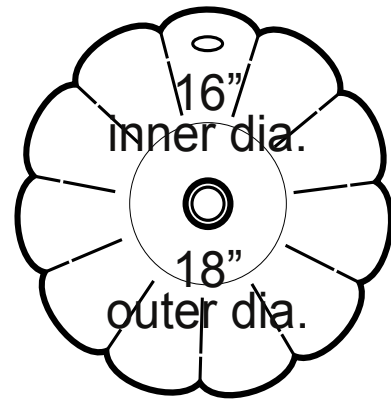

**“Bloom”**

**Vessel Vanity**

**Features**

- Genuine Vitreous China
- Counter Surface Installation
- Single Compartment
- Round Bowl

Dimensions

Outer: 18" diameter x 7-1/4"  
Inner: 16" diameter x 6"

Model Number	Description	Color / Finish
CH4110	Vessel Vanity Sink	White
CH4120	Vessel Vanity Sink	Bisque
CH4130	Vessel Vanity Sink	Black

**Included Components**

- Cut-out template

Available Colors

**Optional Accessories**

- Pop-Up Drain
- Mounting Clips

**Product Specification**

The vessel vanity sink shall be 18" in diameter in length, with an overall depth of 7-1/4" and a bowl depth of 6". Sink shall be a single compartment with round inward sloping bowl, composed of Vitreous China. Sink shall be Continental Model "Bloom".

**TECHNICAL INFORMATION**

Fixture*	
Basin Area	16" diameter
Water Depth	6"
Drain Hole	1-7/8" D
*Approximate measurements for comparison only.	

*Please note: All porcelain sinks are fired at a very high temperature; final dimensions may vary slightly.*

**Installed Product Image**

**Side View**

**Top View**

**Product Diagram**