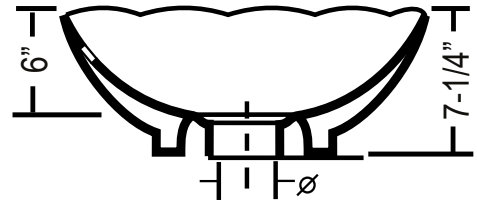

**“Bloom”**

**Vessel Vanity**

**Features**

- Genuine Vitreous China
- Counter Surface Installation
- Single Compartment
- Round Bowl

Dimensions

Outer: 18" diameter x 7-1/4"  
Inner: 16" diameter x 6"

Model Number	Description	Color / Finish
CH4110	Vessel Vanity Sink	White
CH4120	Vessel Vanity Sink	Bisque
CH4130	Vessel Vanity Sink	Black

**Included Components**

- Cut-out template

Available Colors

**Optional Accessories**

- Pop-Up Drain
- Mounting Clips

**Product Specification**

The vessel vanity sink shall be 18" in diameter in length, with an overall depth of 7-1/4" and a bowl depth of 6". Sink shall be a single compartment with round inward sloping bowl, composed of Vitreous China. Sink shall be Continental Model "Bloom".

**TECHNICAL INFORMATION**

Fixture*	
Basin Area	16" diameter
Water Depth	6"
Drain Hole	1-7/8" D
*Approximate measurements for comparison only.	

*Please note: All porcelain sinks are fired at a very high temperature; final dimensions may vary slightly.*

**Installed Product Image**

**Side View**

**Top View**

**Product Diagram**