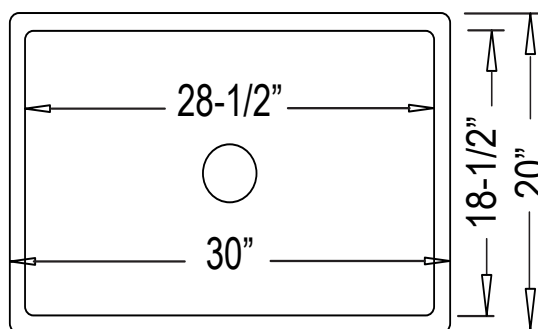

Dimensions

Outer: 30" x 20" x 10"
Inner: 28-1/2" x 18-1/2" x 7"

Model - "Tradition"	Description	Colors / Finishes
CH1110	Farmhouse Kitchen Sink	White

Included Components

- Cut-out template

Available Colors

White

Optional Accessories

- Pop-Up Drain
- Mounting Clips

Product Specification

The apron farmhouse kitchen sink shall be 30" in width and 20" in length, with an overall depth of 10" and an inner bowl depth of 7". Sink shall be a single compartment with rectangular bowl, composed of Vitreous China. Sink shall be Continental Model CH1110, "Tradition".

CH1110 - "Tradition"

TECHNICAL INFORMATION

Fixture*	
Basin Area	28-1/2" x 18-1/2"
Water Depth	7"
Drain Hole	3-5/8" D
*Approximate measurements for comparison only.	

Please Note: Due to the Tradition's long straight sides and front, it is very difficult to guarantee perfectly straight lines during the curing process. The manufacturers warranty policy allows up to 6mm (approximately 1/4") of curve or unstraightness. Since this sink is usually mounted with an overhang, the back and sides should not be an issue and the front is considered acceptable if within this tolerance. Please take this potential small variation into account.

Product Image - Smooth Front

Product Image - Notched Front

Front View

Top View

Product Diagram