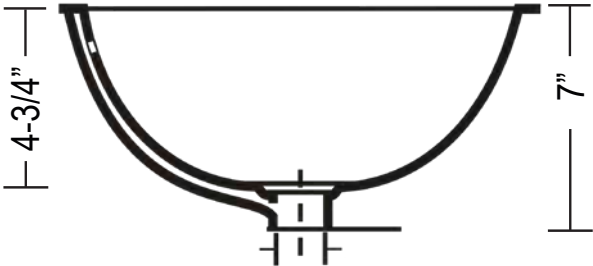

The undercounter vanity sink shall be 17" in diameter, with an overall depth of 7" and a bowl depth of 4-3/4". Sink shall be a single compartment with round bowl, composed of Vitreous China. Sink shall be Continental Models CH1310, CH1320 and CH1330, "Orbit".

CH13x0 - "Orbit"

TECHNICAL INFORMATION

Fixture*	
Basin Area	15" diameter
Water Depth	4-3/4"
Drain Hole	1-7/8" D

*Approximate measurements for comparison only.

Please note: All porcelain sinks are fired at a very high temperature; final dimensions may vary slightly.

Product Image

Front View

Top View

Product Diagram