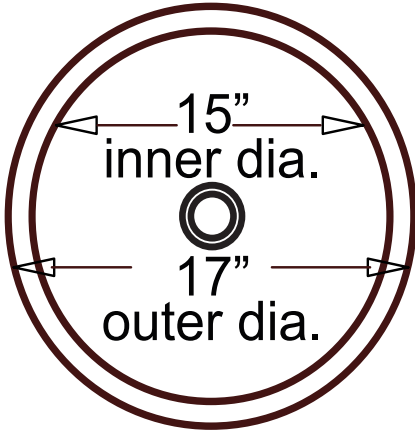

CH13x0 - "Orbit"

Undercounter Vanity

Features

- Genuine Vitreous China
- Undercounter
- Single Compartment
- Round Bowl

Dimensions

Outer: 17" diameter x 7"
Inner: 15" diameter x 4-3/4"

Model - "Orbit"	Description	Colors / Finishes
CH1310	Undercounter Sink	White
CH1320	Undercounter Sink	Bisque
CH1330	Undercounter Sink	Black

The undercounter vanity sink shall be 17" in diameter, with an overall depth of 7" and a bowl depth of 4-3/4". Sink shall be a single compartment with round bowl, composed of Vitreous China. Sink shall be Continental Models CH1310, CH1320 and CH1330, "Orbit".

CH13x0 - "Orbit"

TECHNICAL INFORMATION

Fixture*	
Basin Area	15" diameter
Water Depth	4-3/4"
Drain Hole	1-7/8" D

*Approximate measurements for comparison only.

Please note: All porcelain sinks are fired at a very high temperature; final dimensions may vary slightly.

Product Image

Front View

Top View

Product Diagram