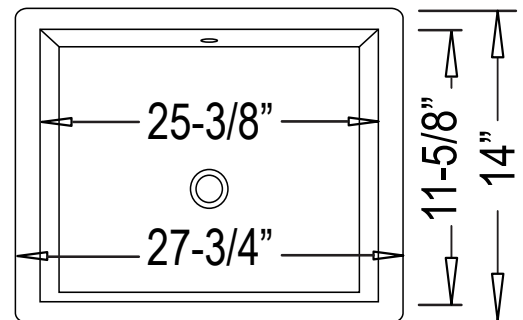

**CH1510 - "Grando"**

**Vessel Vanity**

**Features**

- Genuine Vitreous China
- Vanity Farmhouse Style
- Undercounter -or- Counter Surface Installation
- Single Compartment
- Rectangular Bowl

Dimensions

Outer: 19-3/4" x 15-1/2" x 6-1/2"

**Codes / Standards Applicable**

Specified model meets or exceeds UPC certification

**Product Specification**

The Farmhouse--style vessel vanity sink shall be 19-3/4" in width and 15-1/2" and length, with an overall depth of 6-1/2" and a bowl depth of 4-1/2". Sink shall be a single compartment with rectangular bowl, composed of Vitrious China. Sink shall be Continental Model CH1510, "Grando".

## TECHNICAL INFORMATION

Fixture*	
Basin Area	17" x 13"
Water Depth	4-1/2"
Drain Hole	1-7/8" D

\*Approximate measurements for comparison only.

Please note: All porcelain sinks are fired at a very high temperature; final dimensions may vary slightly.

Product Image

Side View

Top View

Product Diagram