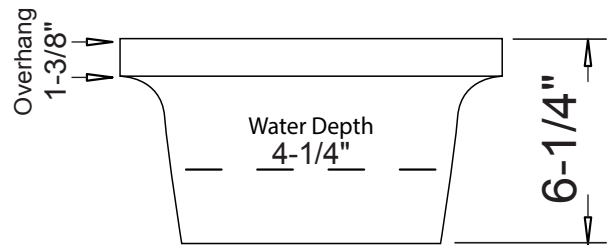

**CH1510 - "Grando"**

**Vessel Vanity**

**Features**

- Genuine Vitreous China
- Vanity Farmhouse Style
- Undercounter -or- Counter Surface Installation
- Single Compartment
- Rectangular Bowl

Dimensions

Outer: 19-3/4" x 15-1/2" x 6-1/2"

**Codes / Standards Applicable**

Specified model meets or exceeds UPC certification

**Product Specification**

The Farmhouse--style vessel vanity sink shall be 19-3/4" in width and 15-1/2" and length, with an overall depth of 6-1/2" and a bowl depth of 4-1/2". Sink shall be a single compartment with rectangular bowl, composed of Vitrious China. Sink shall be Continental Model CH1510, "Grando".

## TECHNICAL INFORMATION

Fixture*	
Basin Area	17" x 13"
Water Depth	4-1/2"
Drain Hole	1-7/8" D

\*Approximate measurements for comparison only.

Please note: All porcelain sinks are fired at a very high temperature; final dimensions may vary slightly.

Product Image

Side View

Top View

Product Diagram