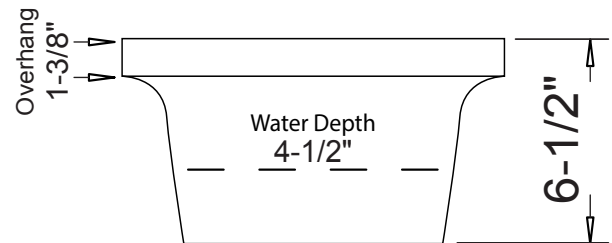

The Farmhouse--style vessel vanity sink shall be 19-3/4" in width and 15-1/2" and length, with an overall depth of 6-1/2" and a bowl depth of 4-1/2". Sink shall be a single compartment with rectangular bowl, composed of Vitrious China. Sink shall be Continental Model CH1710, "Mambo".

## TECHNICAL INFORMATION

| Fixture*    |           |
|-------------|-----------|
| Basin Area  | 17" x 13" |
| Water Depth | 4-1/2"    |
| Drain Hole  | 1-7/8" D  |

\*Approximate measurements for comparison only.

Please note: All porcelain sinks are fired at a very high temperature; final dimensions may vary slightly.

Product Image

Side View

Top View

Product Diagram