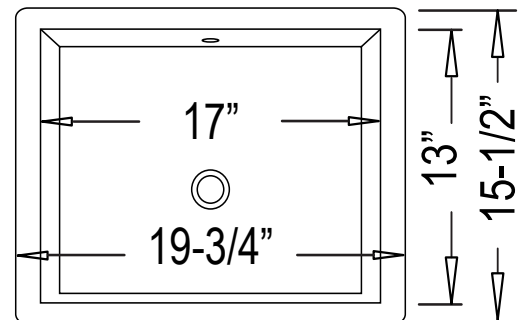

**CH1710 - "Mambo"**

**Vessel Vanity**

**Features**

- Genuine Vitreous China
- Farmhouse Style
- Undercounter -or- Counter Surface Installation
- Single Compartment
- Rectangular Bowl

**Dimensions**

Outer: 19-3/4" x 15-1/2" x 6-1/2"  
Inner: 17" x 13" x 4-1/2"

The Farmhouse--style vessel vanity sink shall be 19-3/4" in width and 15-1/2" and length, with an overall depth of 6-1/2" and a bowl depth of 4-1/2". Sink shall be a single compartment with rectangular bowl, composed of Vitrious China. Sink shall be Continental Model CH1710, "Mambo".

## TECHNICAL INFORMATION

| Fixture*    |           |
|-------------|-----------|
| Basin Area  | 17" x 13" |
| Water Depth | 4-1/2"    |
| Drain Hole  | 1-7/8" D  |

\*Approximate measurements for comparison only.

Please note: All porcelain sinks are fired at a very high temperature; final dimensions may vary slightly.

Product Image

Side View

Top View

Product Diagram