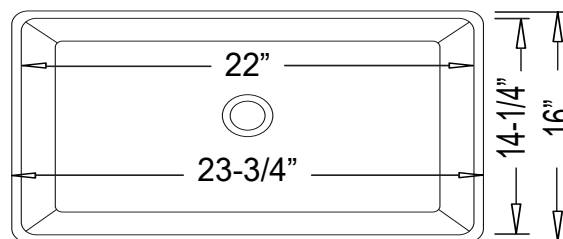

CH1810 - "Moderation"

Apron Farmhouse Kitchen

Features

- Genuine Vitreous China
- Apron Farmhouse Kitchen Style
- Single Compartment
- Rounded Rectangular Bowl

Dimensions

Outer: 23-3/4" x 16" x 7-7/8"
Inner: 22" x 14-1/4" x 6-5/8"

Specified model meets or exceeds the following:

Product Specification

The apron farmhouse kitchen sink shall be 23-3/4" in width and 16" in length, with an overall depth of 7-7/8", and an inner bowl depth of 6-5/8". Sink shall be a single compartment with rectangular bowl, composed of Vitrious China. Sink shall be Continental Model CH1810, "Moderation".

CH1810 - "Moderation"

TECHNICAL INFORMATION

Fixture*	
Basin Area	22" x 14-1/4"
Water Depth	6-5/8"
Drain Hole	3-5/8" D
*Approximate measurements for comparison only.	

Please Note: Due to the Moderation's long straight sides and front, it is very difficult to guarantee perfectly straight lines during the curing process. The manufacturer's warranty policy allows up to 6mm (approximately 1/4") of curve or unstraightness. Since this sink is usually mounted with an overhang, the back and sides should not be an issue and the front is considered acceptable if within this tolerance. Please take this potential small variation into account.

Product Image

Front View

Top View

Product Diagram