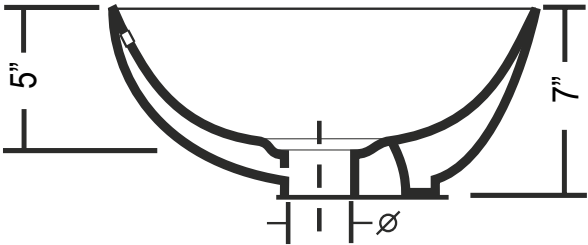

**CH21x0 - "Mixer"**

**Vessel Vanity**

**Features**

- Genuine Vitreous China
- Counter Surface Installation
- Single Compartment
- Round Bowl

**Dimensions**

Outer: 16-1/2" diameter x 7"  
Inner: 15-3/4" diameter x 5"

- Pop-Up Drain
- Mounting Clips

**Product Specification**

The vessel vanity sink shall be 16-1/2" in diameter, with an overall depth of 7" and a bowl depth of 5". Sink shall be a single compartment with round bowl, composed of Vitreous China. Sink shall be Continental Models CH2110, CH2120 and CH2130, "Mixer".

## TECHNICAL INFORMATION

Fixture*	
Basin Area	15-3/4" diameter
Water Depth	5"
Drain Hole	1-7/8" D
*Approximate measurements for comparison only.	

Please note: All porcelain sinks are fired at a very high temperature; final dimensions may vary slightly.

Product Image

Side View

Top View

Product Diagram