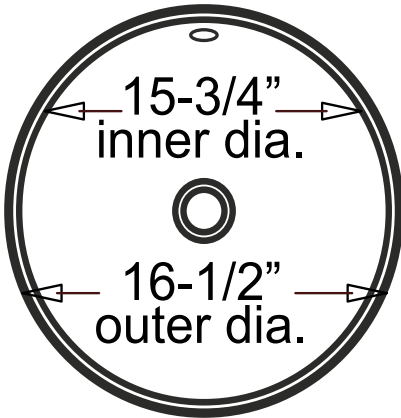

**CH21x0 - "Mixer"**

**Vessel Vanity**

**Features**

- Genuine Vitreous China
- Counter Surface Installation
- Single Compartment
- Round Bowl

**Dimensions**

Outer: 16-1/2" diameter x 7"  
Inner: 15-3/4" diameter x 5"

- Pop-Up Drain
- Mounting Clips

**Product Specification**

The vessel vanity sink shall be 16-1/2" in diameter, with an overall depth of 7" and a bowl depth of 5". Sink shall be a single compartment with round bowl, composed of Vitreous China. Sink shall be Continental Models CH2110, CH2120 and CH2130, "Mixer".

## TECHNICAL INFORMATION

Fixture*	
Basin Area	15-3/4" diameter
Water Depth	5"
Drain Hole	1-7/8" D
*Approximate measurements for comparison only.	

Please note: All porcelain sinks are fired at a very high temperature; final dimensions may vary slightly.

Product Image

Side View

Top View

Product Diagram