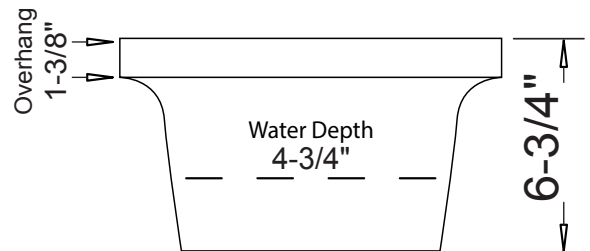

Specified model meets or exceeds UPC certification

Product Specification

The Farmhouse--style vessel vanity sink shall be 15-1/2" in width and 15-1/2" and length, with an overall depth of 6-3/4" and a bowl depth of 4-5/8". Sink shall be a single compartment with rectangular bowl, composed of Vitrious China. Sink shall be Continental Model CH2210, "Mojo".

CH2210 - "Mojo"

TECHNICAL INFORMATION

Fixture*	
Basin Area	13" x 13"
Water Depth	4-3/4"
Drain Hole	1-7/8" D

*Approximate measurements for comparison only.

Please note: All porcelain sinks are fired at a very high temperature; final dimensions may vary slightly.

Product Image

Front View

Top View

Product Diagram