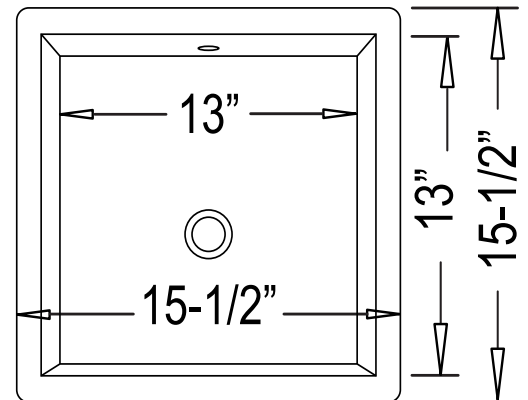

CH2210 - "Mojo"

Vessel Vanity

Features

- Genuine Vitreous China
- Vanity Farmhouse Style
- Undercounter -or- Counter Surface Installation
- Single Compartment
- Rectangular Bowl

Dimensions

Outer: 15-1/12" x 15-1/2" x 6-3/4"
Inner: 13" x 13" x 4-3/4"

Specified model meets or exceeds UPC certification

Product Specification

The Farmhouse--style vessel vanity sink shall be 15-1/2" in width and 15-1/2" and length, with an overall depth of 6-3/4" and a bowl depth of 4-5/8". Sink shall be a single compartment with rectangular bowl, composed of Vitrious China. Sink shall be Continental Model CH2210, "Mojo".

CH2210 - "Mojo"

TECHNICAL INFORMATION

Fixture*	
Basin Area	13" x 13"
Water Depth	4-3/4"
Drain Hole	1-7/8" D

*Approximate measurements for comparison only.

Please note: All porcelain sinks are fired at a very high temperature; final dimensions may vary slightly.

Product Image

Front View

Top View

Product Diagram