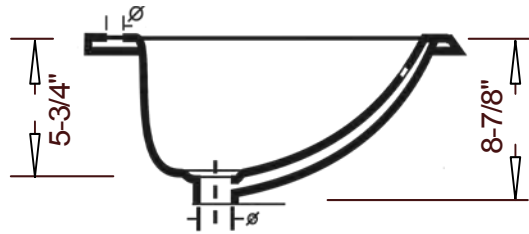

**CH23x0 - "Dugout"**

**Drop-In Vanity**

**Features**

- Genuine Vitreous China
- Drop-In
- Single Compartment
- Rectangular Shaped Bowl

**Dimensions**

Outer: 22-1/2" x 18-1/4" x 8-7/8"

Inner: 16-3/4" x 11-1/8" x 5-3/4"

**Codes / Standards Applicable**

Specified model meets or exceeds UPC certification

**Product Specification**

The drop-in sink shall be 22-1/2" in width and 18-1/4" in length, with an overall depth of 8-7/8" and an inner bowl depth of 5-3/4". Sink shall be a single compartment with rectangular bowl, composed of Vitrious China. Sink shall be Continental Models CH2320, and CH2330, "Dugout".

## TECHNICAL INFORMATION

Fixture*	
Basin Area	16-3/4" x 11-1/8"
Water Depth	5-3/4"
Drain Hole	1 7/8" D

\*Approximate measurements for comparison only.

Please note: All porcelain sinks are fired at a very high temperature; final dimensions may vary slightly.

Product Image

Side View

Top View

Product Diagram