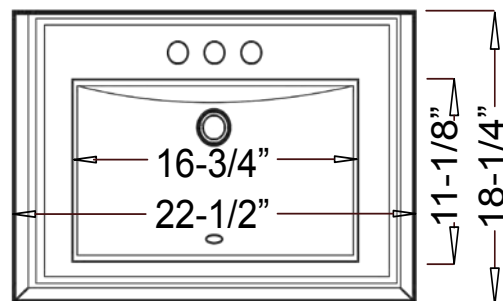

**CH23x0 - "Dugout"**

**Drop-In Vanity**

**Features**

- Genuine Vitreous China
- Drop-In
- Single Compartment
- Rectangular Shaped Bowl

**Dimensions**

Outer: 22-1/2" x 18-1/4" x 8-7/8"

Inner: 16-3/4" x 11-1/8" x 5-3/4"

**Codes / Standards Applicable**

Specified model meets or exceeds UPC certification

**Product Specification**

The drop-in sink shall be 22-1/2" in width and 18-1/4" in length, with an overall depth of 8-7/8" and an inner bowl depth of 5-3/4". Sink shall be a single compartment with rectangular bowl, composed of Vitrious China. Sink shall be Continental Models CH2320, and CH2330, "Dugout".

## TECHNICAL INFORMATION

Fixture*	
Basin Area	16-3/4" x 11-1/8"
Water Depth	5-3/4"
Drain Hole	1 7/8" D

\*Approximate measurements for comparison only.

Please note: All porcelain sinks are fired at a very high temperature; final dimensions may vary slightly.

Product Image

Side View

Top View

Product Diagram