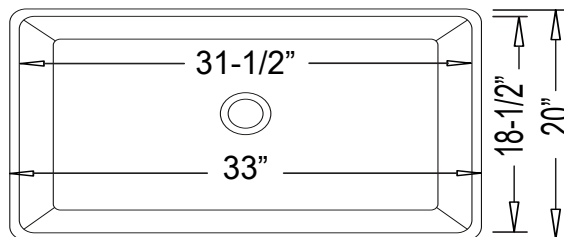

Specified model meets or exceeds the following:

Product Specification

The apron farmhouse kitchen sink shall be 33" in width and 20" in length, with an overall depth of 8-3/4", and an inner bowl depth of 7-1/2". Sink shall be a single compartment with rectangular bowl, composed of Vitrious China.

Sink shall be Continental Model CH2610, "Singulation".

CH2610 - "Singulation"

TECHNICAL INFORMATION

Fixture*	
Basin Area	31-1/2" x 18-1/2"
Water Depth	7-1/2"
Drain Hole	3-5/8" D
*Approximate measurements for comparison only.	

Please Note: Due to the Singulation's long straight sides and front, it is very difficult to guarantee perfectly straight lines during the curing process. The manufacturer's warranty policy allows up to 6mm (approximately 1/4") of curve or unstraightness. Since this sink is usually mounted with an overhang, the back and sides should not be an issue and the front is considered acceptable if within this tolerance. Please take this potential small variation into account.

Product Image

Front View

Top View

Product Diagram