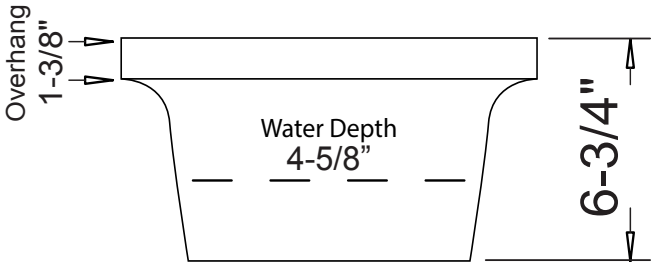

CH2710 - "Tango"

Vessel Vanity

Features

- Genuine Vitreous China
- Vanity Farmhouse Style
- Undercounter -or- Counter Surface Installation
- Single Compartment
- Rectangular Bowl

Dimensions

Outer: 17-1/4" x 12-1/4" x 6-3/4"
Inner: 15" x 10" x 4-5/8"

Specified model meets or exceeds UPC certification

Product Specification

The Farmouse--style vessel vanity sink shall be 17-1/4" in width and 12-1/4" and length, with an overall depth of 6-3/4" and a bowl depth of 4-5/8". Sink shall be a single compartment with rectangular bowl, composed of Vitrious China. Sink shall be Continental Model CH2710, "Tango".

CH2710 - "Tango"

TECHNICAL INFORMATION

Fixture*	
Basin Area	15" x 10"
Water Depth	4-5/8"
Drain Hole	1-7/8" D

*Approximate measurements for comparison only.

Please note: All porcelain sinks are fired at a very high temperature; final dimensions may vary slightly.

Product Image

Front View

Top View

Product Diagram