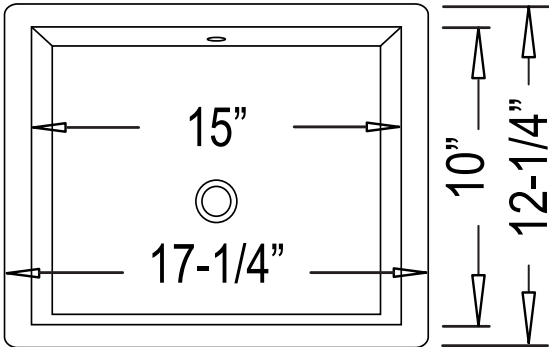

CH2710 - "Tango"

Vessel Vanity

Features

- Genuine Vitreous China
- Vanity Farmhouse Style
- Undercounter -or- Counter Surface Installation
- Single Compartment
- Rectangular Bowl

Dimensions

Outer: 17-1/4" x 12-1/4" x 6-3/4"
Inner: 15" x 10" x 4-5/8"

Specified model meets or exceeds UPC certification

Product Specification

The Farmouse--style vessel vanity sink shall be 17-1/4" in width and 12-1/4" and length, with an overall depth of 6-3/4" and a bowl depth of 4-5/8". Sink shall be a single compartment with rectangular bowl, composed of Vitrious China. Sink shall be Continental Model CH2710, "Tango".

CH2710 - "Tango"

TECHNICAL INFORMATION

Fixture*	
Basin Area	15" x 10"
Water Depth	4-5/8"
Drain Hole	1-7/8" D

*Approximate measurements for comparison only.

Please note: All porcelain sinks are fired at a very high temperature; final dimensions may vary slightly.

Product Image

Front View

Top View

Product Diagram