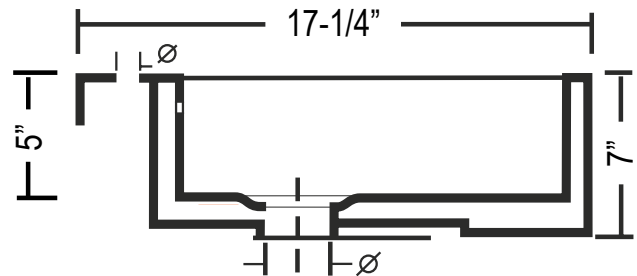

**CH31x0 - "Box"**

**Vessel Vanity**

**Features**

- Genuine Vitreous China
- Counter Surface Installation
- Single Compartment
- Rectangular Shaped Bowl

Dimensions

Outer: 20-1/2" x 16-1/4" x 7"

Inner: 17-1/4" x 9-3/4" x 5"

**Product Specification**

The Vessel sink shall be 20-1/2" in width and 16-1/4" in length, with an overall depth of 7" and a bowl depth of 5".

Sink shall be a single compartment with rectangular bowl, composed of Vitrious China.

## TECHNICAL INFORMATION

Fixture*	
Basin Area	17-1/4" x 9-3/4"
Water Depth	5"
Drain Hole	1 7/8" D

\*Approximate measurements for comparison only.

Please note: All porcelain sinks are fired at a very high temperature; final dimensions may vary slightly.

Product Image

Side View

Top View

Product Diagram