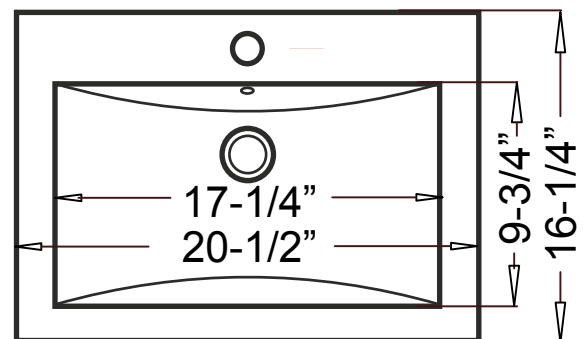

**CH31x0 - "Box"**

**Vessel Vanity**

**Features**

- Genuine Vitreous China
- Counter Surface Installation
- Single Compartment
- Rectangular Shaped Bowl

Dimensions

Outer: 20-1/2" x 16-1/4" x 7"

Inner: 17-1/4" x 9-3/4" x 5"

**Product Specification**

The Vessel sink shall be 20-1/2" in width and 16-1/4" in length, with an overall depth of 7" and a bowl depth of 5".

Sink shall be a single compartment with rectangular bowl, composed of Vitrious China.

## TECHNICAL INFORMATION

Fixture*	
Basin Area	17-1/4" x 9-3/4"
Water Depth	5"
Drain Hole	1 7/8" D

\*Approximate measurements for comparison only.

Please note: All porcelain sinks are fired at a very high temperature; final dimensions may vary slightly.

Product Image

Side View

Top View

Product Diagram