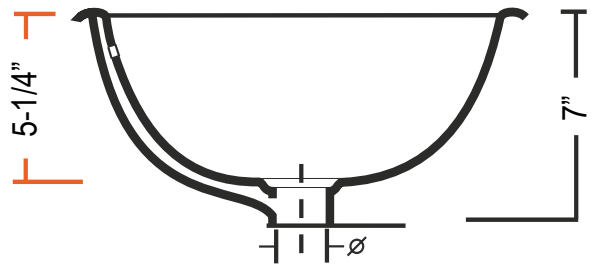

CH33x - "Derby"

Drop-In Vanity

Features

- Genuine Vitreous China
- Drop-In
- Single Compartment
- Oval Shaped Bowl

Dimensions

Outer: 17-1/2" x 15-1/2" x 7"
Inner: 13-1/2" x 11-1/2" x 5-1/4"

Model - "Derby"	Description	Colors / Finishes
CH333	Drop-In Sink	White
CH335	Drop-In Sink	Bisque
CH351	Drop-In Sink	Black

Included Components

- Cut-out template

Available Colors

Optional Accessories

- Pop-Up Drain
- Mounting Clips

Product Specification

The drop-in vanity sink shall be 17-1/2" in width and 15-1/2" in length, with an overall depth of 7" and a bowl depth of 5-1/4". Sink shall be a single compartment with oval shaped bowl, composed of Vitrious China. Sink shall be Continental Models CH333, CH335 and CH351, "Derby".

CH33x - "Derby"

TECHNICAL INFORMATION

Fixture*	
Basin Area	13-1/2" x 11-1/2"
Water Depth	5-1/4"
Drain Hole	1-7/8" D

*Approximate measurements for comparison only.

Please note: All porcelain sinks are fired at a very high temperature; final dimensions may vary slightly.

Product Image

Side View

Top View

Product Diagram