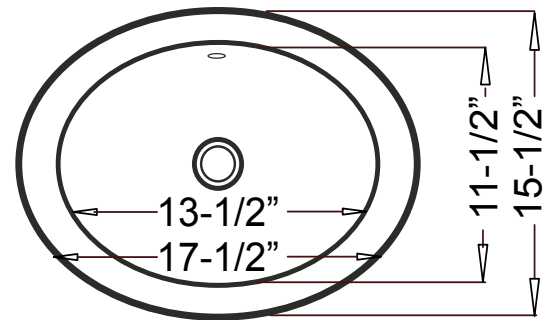

CH33x - "Derby"

Drop-In Vanity

Features

- Genuine Vitreous China
- Drop-In
- Single Compartment
- Oval Shaped Bowl

Dimensions

Outer: 17-1/2" x 15-1/2" x 7"
Inner: 13-1/2" x 11-1/2" x 5-1/4"

Model - "Derby"	Description	Colors / Finishes
CH333	Drop-In Sink	White
CH335	Drop-In Sink	Bisque
CH351	Drop-In Sink	Black

Included Components

- Cut-out template

Available Colors

Optional Accessories

- Pop-Up Drain
- Mounting Clips

Product Specification

The drop-in vanity sink shall be 17-1/2" in width and 15-1/2" in length, with an overall depth of 7" and a bowl depth of 5-1/4". Sink shall be a single compartment with oval shaped bowl, composed of Vitrious China. Sink shall be Continental Models CH333, CH335 and CH351, "Derby".

CH33x - "Derby"

TECHNICAL INFORMATION

Fixture*	
Basin Area	13-1/2" x 11-1/2"
Water Depth	5-1/4"
Drain Hole	1-7/8" D

*Approximate measurements for comparison only.

Please note: All porcelain sinks are fired at a very high temperature; final dimensions may vary slightly.

Product Image

Side View

Top View

Product Diagram