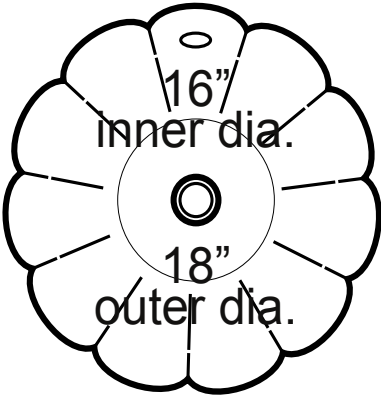

CH41x0 - "Bloom"

Vessel Vanity

Features

- Genuine Vitreous China
- Counter Surface Installation
- Single Compartment
- Round Bowl

Dimensions

Outer: 18" diameter x 7-1/4"
Inner: 16" diameter x 6"

Model - "Bloom"	Description	Colors / Finishes
CH4110	Vessel Vanity Sink	White
CH4120	Vessel Vanity Sink	Bisque
CH4130	Vessel Vanity Sink	Black

Included Components

- Cut-out template

Available Colors

Optional Accessories

- Pop-Up Drain
- Mounting Clips

Product Specification

The vessel vanity sink shall be 18" in diameter in length, with an overall depth of 7-1/4" and a bowl depth of 6". Sink shall be a single compartment with round inward sloping bowl, composed of Vitrious China. Sink shall be Continental Models CH4110, CH4120 and CH4130, "Bloom".

CH41x0 - "Bloom"

TECHNICAL INFORMATION

Fixture*	
Basin Area	16" diemater
Water Depth	6"
Drain Hole	1-7/8" D

*Approximate measurements for comparison only.

Please note: All porcelain sinks are fired at a very high temperature; final dimensions may vary slightly.

Product Image

Side View

Top View

Product Diagram