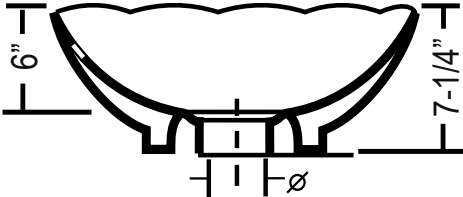

CH41x0 - "Bloom"

Vessel Vanity

Features

- Genuine Vitreous China
- Counter Surface Installation
- Single Compartment
- Round Bowl

Dimensions

Outer: 18" diameter x 7-1/4"
Inner: 16" diameter x 6"

Model - "Bloom"	Description	Colors / Finishes
CH4110	Vessel Vanity Sink	White
CH4120	Vessel Vanity Sink	Bisque
CH4130	Vessel Vanity Sink	Black

Included Components

- Cut-out template

Available Colors

Optional Accessories

- Pop-Up Drain
- Mounting Clips

Product Specification

The vessel vanity sink shall be 18" in diameter in length, with an overall depth of 7-1/4" and a bowl depth of 6". Sink shall be a single compartment with round inward sloping bowl, composed of Vitrious China. Sink shall be Continental Models CH4110, CH4120 and CH4130, "Bloom".

CH41x0 - "Bloom"

TECHNICAL INFORMATION

Fixture*	
Basin Area	16" diemater
Water Depth	6"
Drain Hole	1-7/8" D

*Approximate measurements for comparison only.

Please note: All porcelain sinks are fired at a very high temperature; final dimensions may vary slightly.

Product Image

Side View

Top View

Product Diagram