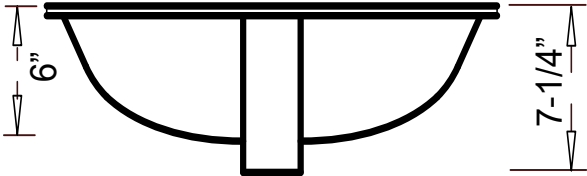

- Pop-Up Drain
- Mounting Clips

Codes / Standards Applicable

Specified model meets or exceeds UPC certification

Product Specification

The undercounter vanity sink shall be 20-1/2" in length and 15-1/4" in width, with an overall depth of 7-1/4" and a bowl depth of 6". Sink shall be a single compartment with rectangular bowl and feature an inward-facing slope towards drain, composed of Vitreous China. Sink shall be Continental Models CH4410 and CH4420, "Scoop".

CH44x0 - "Scoop"

TECHNICAL INFORMATION

Fixture*	
Basin Area	18-1/4" x 13"
Water Depth	6"
Drain Hole	1 7/8" D
*Approximate measurements for comparison only.	

Please note: All porcelain sinks are fired at a very high temperature; final dimensions may vary slightly.

Product Image

Front View

Top View

Product Diagram