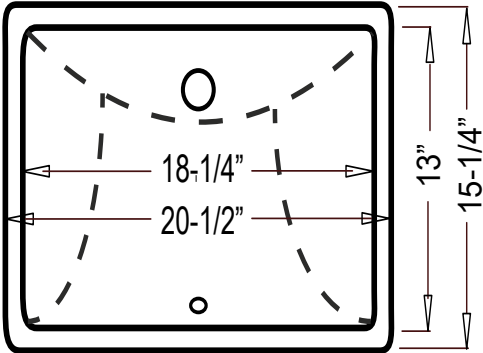

Inner: 18-1/4" x 13" x 6"

Model - "Scoop"	Description	Colors / Finishes
CH4410	Undercounter Sink	White
CH4420	Undercounter Sink	Bisque

Included Components

- Cut-out template

Available Colors

Optional Accessories

- Pop-Up Drain
- Mounting Clips

Codes / Standards Applicable

Specified model meets or exceeds UPC certification

Product Specification

The undercounter vanity sink shall be 20-1/2" in length and 15-1/4" in width, with an overall depth of 7-1/4" and a bowl depth of 6". Sink shall be a single compartment with rectangular bowl and feature an inward-facing slope towards drain, composed of Vitreous China. Sink shall be Continental Models CH4410 and CH4420, "Scoop".

CH44x0 - "Scoop"

TECHNICAL INFORMATION

Fixture*	
Basin Area	18-1/4" x 13"
Water Depth	6"
Drain Hole	1 7/8" D
*Approximate measurements for comparison only.	

Please note: All porcelain sinks are fired at a very high temperature; final dimensions may vary slightly.

Product Image

Front View

Top View

Product Diagram