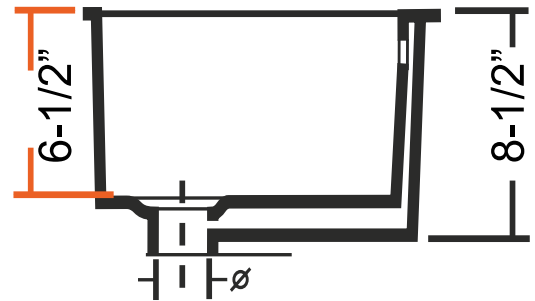

CH48x - "Trench"

Undercounter Vanity

Features

- Genuine Vitreous China
- Undercounter
- Single Compartment
- Rectangular Shaped Bowl

Dimensions

Outer: 21" x 14-3/4" x 8-1/2"
Inner: 18-1/2" x 12-1/4" x 6-1/2"

- Pop-Up Drain
- Mounting Clips

Codes / Standards Applicable

Specified model meets or exceeds UPC certification

Product Specification

The undercounter vanity sink shall be 21" in length and 14-3/4" in width, with an overall depth of 8-1/2" and an inner bowl depth of 6-1/2". Sink shall be a single compartment with oval bowl, composed of Vitrious China. Sink shall be Continental Models CH483, CH485 and CH490, "Trench".

CH48x - "Trench"

TECHNICAL INFORMATION

Fixture*	
Basin Area	18-1/2" x 12-1/4"
Water Depth	6-1/2"
Drain Hole	1 7/8" D

*Approximate measurements for comparison only.

Please note: All porcelain sinks are fired at a very high temperature; final dimensions may vary slightly.

Product Image

Side View

Top View

Product Diagram