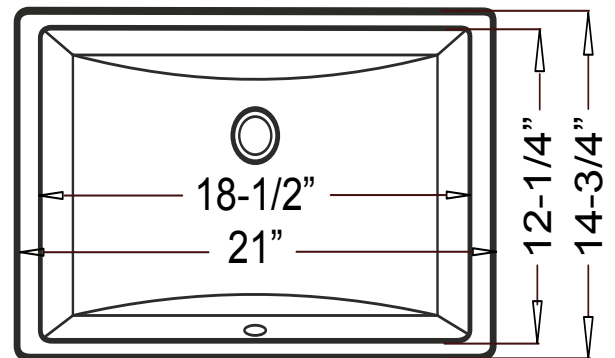

CH48x - "Trench"

Undercounter Vanity

Features

- Genuine Vitreous China
- Undercounter
- Single Compartment
- Rectangular Shaped Bowl

Dimensions

Outer: 21" x 14-3/4" x 8-1/2"
Inner: 18-1/2" x 12-1/4" x 6-1/2"

- Pop-Up Drain
- Mounting Clips

Codes / Standards Applicable

Specified model meets or exceeds UPC certification

Product Specification

The undercounter vanity sink shall be 21" in length and 14-3/4" in width, with an overall depth of 8-1/2" and an inner bowl depth of 6-1/2". Sink shall be a single compartment with oval bowl, composed of Vitrious China. Sink shall be Continental Models CH483, CH485 and CH490, "Trench".

CH48x - "Trench"

TECHNICAL INFORMATION

Fixture*	
Basin Area	18-1/2" x 12-1/4"
Water Depth	6-1/2"
Drain Hole	1 7/8" D

*Approximate measurements for comparison only.

Please note: All porcelain sinks are fired at a very high temperature; final dimensions may vary slightly.

Product Image

Side View

Top View

Product Diagram