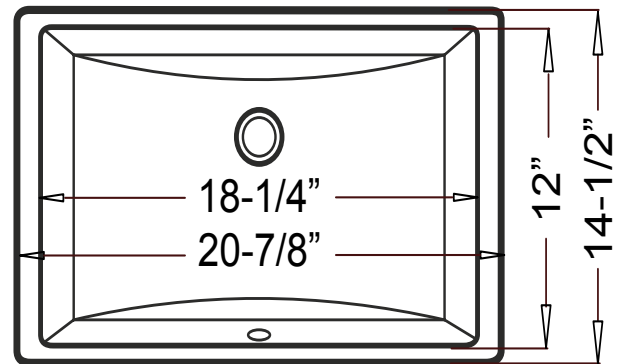

Dimensions

Outer: 20-7/8" x 14-1/2" x 8-1/2"  
Inner: 18-1/4" x 12" x 6-1/4"

Model - "Trench"	Description	Colors / Finishes
CH483	Undercounter Sink	White
CH485	Undercounter Sink	Bisque
CH490	Undercounter Sink	Black

The undercounter vanity sink shall be 20-7/8" in length and 14-1/2" in width, with an overall depth of 8-1/2" and an inner bowl depth of 6-1/4". Sink shall be a single compartment with oval bowl, composed of Vitreous China. Sink shall be ADA-Compliant when installed according to ADA mounting guidelines. Sink shall be Continental Models CH483, CH485 and CH490, "Trench".

## TECHNICAL INFORMATION

Fixture*	
Basin Area	18-1/4" x 12"
Water Depth	6-1/4"
Drain Hole	1 7/8" D

\*Approximate measurements for comparison only.

Please note: All porcelain sinks are fired at a very high temperature; final dimensions may vary slightly.

Product Image

Side View

Top View

Product Diagram