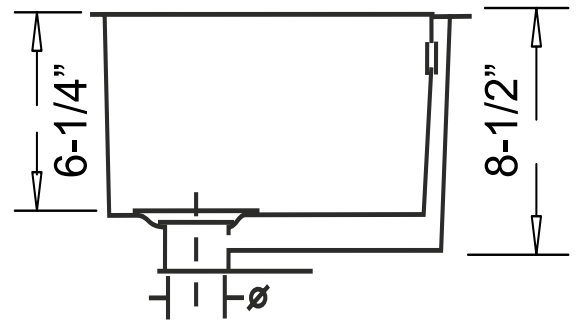

Dimensions

Outer: 20-7/8" x 14-1/2" x 8-1/2"  
Inner: 18-1/4" x 12" x 6-1/4"

Model - "Trench"	Description	Colors / Finishes
CH483	Undercounter Sink	White
CH485	Undercounter Sink	Bisque
CH490	Undercounter Sink	Black

The undercounter vanity sink shall be 20-7/8" in length and 14-1/2" in width, with an overall depth of 8-1/2" and an inner bowl depth of 6-1/4". Sink shall be a single compartment with oval bowl, composed of Vitreous China. Sink shall be ADA-Compliant when installed according to ADA mounting guidelines. Sink shall be Continental Models CH483, CH485 and CH490, "Trench".

## TECHNICAL INFORMATION

Fixture*	
Basin Area	18-1/4" x 12"
Water Depth	6-1/4"
Drain Hole	1 7/8" D

\*Approximate measurements for comparison only.

Please note: All porcelain sinks are fired at a very high temperature; final dimensions may vary slightly.

Product Image

Side View

Top View

Product Diagram