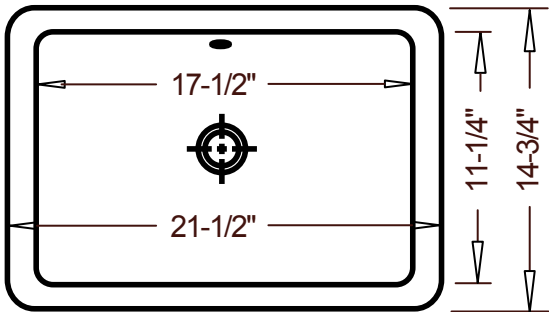

**CH56x - "Cornet"**

**Drop-In Vanity**

**Features**

- Genuine Vitreous China
- Drop-In
- Single Compartment
- Oval Shaped Bowl

**Dimensions**

Outer: 21-1/2" x 14-3/4" x 7-1/2"  
Inner: 17-1/2" x 11-1/4" x 5-1/4"

**Included Components**

- Cut-out template

Available Colors

**Optional Accessories**

- Pop-Up Drain
- Mounting Clips

**Product Specification**

The drop-in vanity sink shall be 21-1/2" in width and 14-3/4" in length, with an overall depth of 7-1/2" and an inner bowl depth of 5-1/4". Sink shall be a single compartment with oval bowl, composed of Vitrious China. Sink shall be Continental Models CH560, and CH565, "Cornet".

## TECHNICAL INFORMATION

| Fixture*    |                   |
|-------------|-------------------|
| Basin Area  | 17-1/2" x 11-1/4" |
| Water Depth | 5-1/4"            |
| Drain Hole  | 1 7/8" D          |

*Please note: All porcelain sinks are fired at a very high temperature; final dimensions may vary slightly.*

**Product Image**

**Side View**

**Top View**

**Product Diagram**