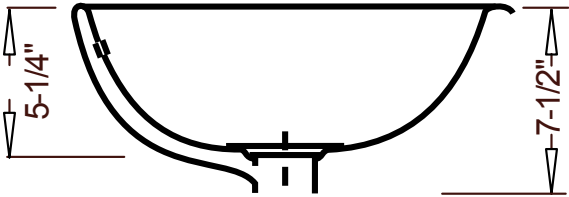

**CH56x - "Cornet"**

**Drop-In Vanity**

**Features**

- Genuine Vitreous China
- Drop-In
- Single Compartment
- Oval Shaped Bowl

**Dimensions**

Outer: 21-1/2" x 14-3/4" x 7-1/2"  
Inner: 17-1/2" x 11-1/4" x 5-1/4"

**Included Components**

- Cut-out template

Available Colors

**Optional Accessories**

- Pop-Up Drain
- Mounting Clips

**Product Specification**

The drop-in vanity sink shall be 21-1/2" in width and 14-3/4" in length, with an overall depth of 7-1/2" and an inner bowl depth of 5-1/4". Sink shall be a single compartment with oval bowl, composed of Vitrious China. Sink shall be Continental Models CH560, and CH565, "Cornet".

## TECHNICAL INFORMATION

| Fixture*    |                   |
|-------------|-------------------|
| Basin Area  | 17-1/2" x 11-1/4" |
| Water Depth | 5-1/4"            |
| Drain Hole  | 1 7/8" D          |

*Please note: All porcelain sinks are fired at a very high temperature; final dimensions may vary slightly.*

**Product Image**

**Side View**

**Top View**

**Product Diagram**