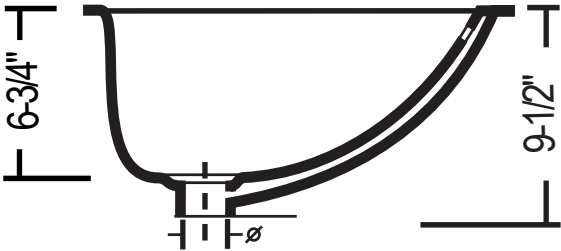

CH57x - "Palm"

Drop-In Vanity

Features

- Genuine Vitreous China
- Drop-In
- Single Compartment
- Round Bowl

Dimensions

Outer: 22" x 18-1/8" x 9-1/2"
Inner: 18-1/4" x 10-1/2" x 6-3/4"

Model - "Palm"	Description	Colors / Finishes
CH570	Drop-In Sink	White
CH571	Drop-In Sink	Bisque
CH572	Drop-In Sink	Black

The drop-in vanity sink shall be 22" in width and 18-1/8" in length, with an overall depth of 9-1/2" and a bowl depth of 6-3/4". Sink shall be a single compartment with round bowl, composed of Vitreous China. Sink shall be Continental Models CH570, CH571 and CH572, "Palm".

CH57x - "Palm"

TECHNICAL INFORMATION

Fixture*	
Basin Area	18-1/4" x 10-1/2"
Water Depth	6-3/4"
Drain Hole	1-7/8" D
*Approximate measurements for comparison only.	

Please note: All porcelain sinks are fired at a very high temperature; final dimensions may vary slightly.

Product Image

Side View

Top View

Product Diagram