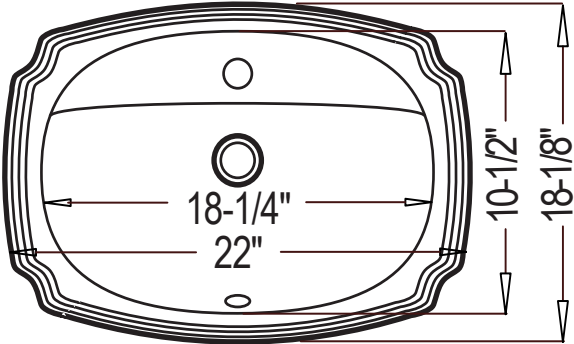

CH57x - "Palm"

Drop-In Vanity

Features

- Genuine Vitreous China
- Drop-In
- Single Compartment
- Round Bowl

Dimensions

Outer: 22" x 18-1/8" x 9-1/2"
Inner: 18-1/4" x 10-1/2" x 6-3/4"

Model - "Palm"	Description	Colors / Finishes
CH570	Drop-In Sink	White
CH571	Drop-In Sink	Bisque
CH572	Drop-In Sink	Black

The drop-in vanity sink shall be 22" in width and 18-1/8" in length, with an overall depth of 9-1/2" and a bowl depth of 6-3/4". Sink shall be a single compartment with round bowl, composed of Vitreous China. Sink shall be Continental Models CH570, CH571 and CH572, "Palm".

CH57x - "Palm"

TECHNICAL INFORMATION

Fixture*	
Basin Area	18-1/4" x 10-1/2"
Water Depth	6-3/4"
Drain Hole	1-7/8" D
*Approximate measurements for comparison only.	

Please note: All porcelain sinks are fired at a very high temperature; final dimensions may vary slightly.

Product Image

Side View

Top View

Product Diagram