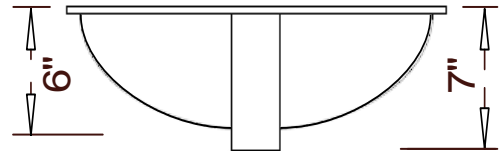

The undercounter vanity sink shall be 18" in length and 13" in width, with an overall depth of 7" and an inner bowl depth of 6". Sink shall be a single compartment with oval bowl, composed of Vitreous China. Sink shall be Continental Models CH6360 and CH6365, "Dart".

TECHNICAL INFORMATION

Fixture*	
Basin Area	16" x 11"
Water Depth	6"
Drain Hole	1 7/8" D
*Approximate measurements for comparison only.	

Please note: All porcelain sinks are fired at a very high temperature; final dimensions may vary slightly.

Product Image

Side View

Top View

Product Diagram