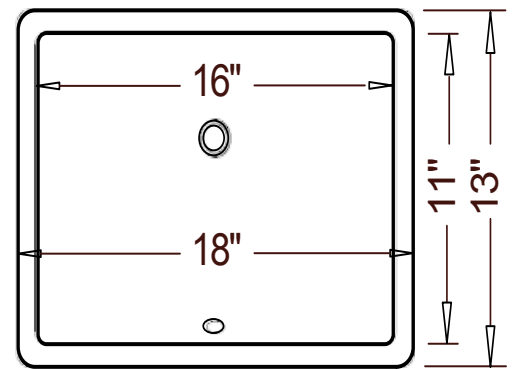

CH636x - "Dart"

Features

- Genuine Vitreous China
- Undercounter
- Single Compartment
- Rectangular Shaped Bowl

Undercounter Vanity

Dimensions
Outer: 18" x 13" x 7"
Inner: 16" x 11" x 6"

Model - "Dart"	Description	Colors / Finishes
CH6360	Undercounter Sink	White
CH6365	Undercounter Sink	Bisque

The undercounter vanity sink shall be 18" in length and 13" in width, with an overall depth of 7" and an inner bowl depth of 6". Sink shall be a single compartment with oval bowl, composed of Vitreous China. Sink shall be Continental Models CH6360 and CH6365, "Dart".

TECHNICAL INFORMATION

Fixture*	
Basin Area	16" x 11"
Water Depth	6"
Drain Hole	1 7/8" D
*Approximate measurements for comparison only.	

Please note: All porcelain sinks are fired at a very high temperature; final dimensions may vary slightly.

Product Image

Side View

Top View

Product Diagram