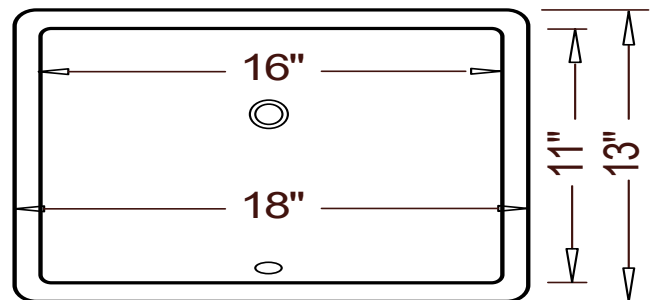

Dimensions

Outer: 18" x 13" x 7-1/4"
Inner: 16" x 11" x 5-1/2"

Model - "Dart"	Description	Colors / Finishes
CH6360	Undercounter Sink	White
CH6365	Undercounter Sink	Bisque

Included Components

- Cut-out template

Available Colors

Optional Accessories

- Pop-Up Drain
- Mounting Clips

Codes / Standards Applicable

Specified model meets or exceeds UPC certification

Product Specification

The undercounter vanity sink shall be 18" in length and 13" in width, with an overall depth of 7-1/4" and an inner bowl depth of 5-1/2". Sink shall be a single compartment with oval bowl, composed of Vitrious China. Sink shall be ADA-Compliant when installed according to ADA mounting guidelines. Sink shall be Continental Models CH6360 and CH6365, "Dart".

CH636x - "Dart"

TECHNICAL INFORMATION

Fixture*	
Basin Area	16" x 11"
Water Depth	5-1/2"
Drain Hole	1-7/8" D

*Approximate measurements for comparison only.

Please note: All porcelain sinks are fired at a very high temperature; final dimensions may vary slightly.

Product Image

Side View

Top View

Product Diagram