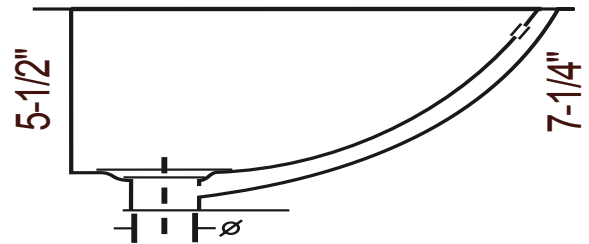

Dimensions

Outer: 18" x 13" x 7-1/4"
Inner: 16" x 11" x 5-1/2"

Model - "Dart"	Description	Colors / Finishes
CH6360	Undercounter Sink	White
CH6365	Undercounter Sink	Bisque

Included Components

- Cut-out template

Available Colors

Optional Accessories

- Pop-Up Drain
- Mounting Clips

Codes / Standards Applicable

Specified model meets or exceeds UPC certification

Product Specification

The undercounter vanity sink shall be 18" in length and 13" in width, with an overall depth of 7-1/4" and an inner bowl depth of 5-1/2". Sink shall be a single compartment with oval bowl, composed of Vitrious China. Sink shall be ADA-Compliant when installed according to ADA mounting guidelines. Sink shall be Continental Models CH6360 and CH6365, "Dart".

CH636x - "Dart"

TECHNICAL INFORMATION

Fixture*	
Basin Area	16" x 11"
Water Depth	5-1/2"
Drain Hole	1-7/8" D

*Approximate measurements for comparison only.

Please note: All porcelain sinks are fired at a very high temperature; final dimensions may vary slightly.

Product Image

Side View

Top View

Product Diagram