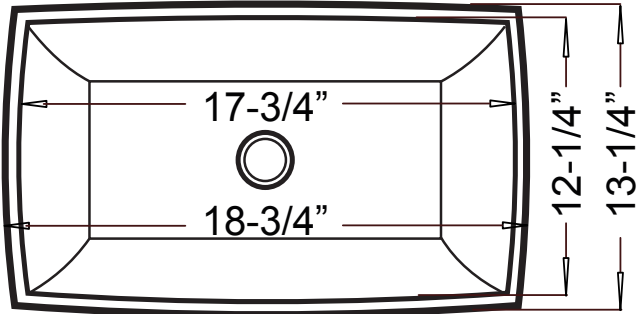

CH71x0 - "Tub"

Vessel Vanity

Features

- Genuine Vitreous China
- Counter Surface Installation
- Single Compartment
- Rectangular Shaped Bowl

Dimensions

Outer: 18-3/4" x 13-1/4" x 5-1/2"

Inner: 17-3/4" x 12-1/4" x 4-1/2"

- Pop-Up Drain
- Mounting Clips

Product Specification

The Vessel sink shall be 18-3/4" in width and 13-1/4" in length, with an overall depth of 5-1/2" and a bowl depth of 4-1/2".

Sink shall be a single compartment with rectangular bowl, composed of Vitrious China.

Sink shall be Continental Models CH7110, CH7120, and CH7130, "Tub".

CH71x0 - "Tub"

TECHNICAL INFORMATION

Fixture*	
Basin Area	17-3/4" x 12-1/4"
Water Depth	4-1/2"
Drain Hole	1 7/8" D

*Approximate measurements for comparison only.

Please note: All porcelain sinks are fired at a very high temperature; final dimensions may vary slightly.

Product Image

Side View

Top View

Product Diagram