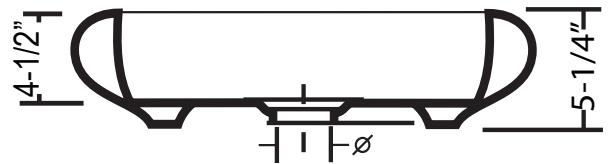

CH91x0 - "Bulb"

Vessel Vanity

Features

- Genuine Vitreous China
- Counter Surface Installation
- Single Compartment
- Round Bowl

Dimensions

Outer: 19-1/2" diameter x 5-1/4"
Inner: 14-1/2" diameter x 4-1/2"

- Pop-Up Drain
- Mounting Clips

Product Specification

The vessel vanity sink shall be 19-1/2" in diameter, with an overall depth of 5-1/4" and a bowl depth of 4-1/2". Sink shall be a single compartment with round bowl, composed of Vitrious China. Sink shall be Continental Models CH9110, CH9120 and CH9130, "Bulb".

CH91x0 - "Bulb"

TECHNICAL INFORMATION

Fixture*	
Basin Area	14-1/2" diameter
Water Depth	4-1/2"
Drain Hole	1-7/8" D
*Approximate measurements for comparison only.	

Please note: All porcelain sinks are fired at a very high temperature; final dimensions may vary slightly.

Product Image

Side View

Top View

Product Diagram