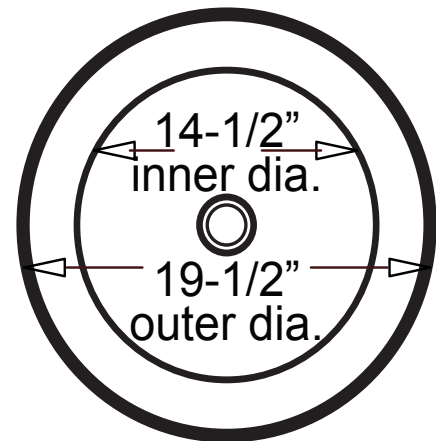

CH91x0 - "Bulb"

Vessel Vanity

Features

- Genuine Vitreous China
- Counter Surface Installation
- Single Compartment
- Round Bowl

Dimensions

Outer: 19-1/2" diameter x 5-1/4"
Inner: 14-1/2" diameter x 4-1/2"

- Pop-Up Drain
- Mounting Clips

Product Specification

The vessel vanity sink shall be 19-1/2" in diameter, with an overall depth of 5-1/4" and a bowl depth of 4-1/2". Sink shall be a single compartment with round bowl, composed of Vitrious China. Sink shall be Continental Models CH9110, CH9120 and CH9130, "Bulb".

CH91x0 - "Bulb"

TECHNICAL INFORMATION

Fixture*	
Basin Area	14-1/2" diameter
Water Depth	4-1/2"
Drain Hole	1-7/8" D
*Approximate measurements for comparison only.	

Please note: All porcelain sinks are fired at a very high temperature; final dimensions may vary slightly.

Product Image

Side View

Top View

Product Diagram