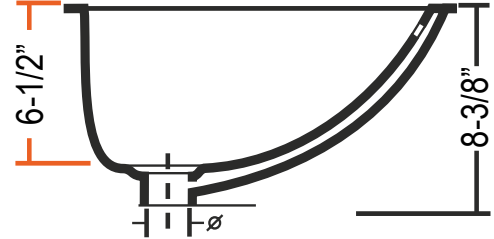

**Product Specification**

The undercounter vanity sink shall be 19-5/8" in width and 16" in length, with an overall depth of 8-3/8" and a bowl depth of 6-1/2". Sink shall be a single compartment with oval bowl, composed of Vitreous China. Sink shall be ADA-Compliant when installed according to ADA mounting guidelines. Sink shall comply with ASME A112.19-2-2013, and CSA B45.1-13 ceramic plumbing fixtures. Sink shall be Continental Models CH933, CH935 and CH451, "Lotus".

## TECHNICAL INFORMATION

Fixture*	
Basin Area	17-5/8" x 14-1/4"
Water Depth	6-1/2"
Drain Hole	1-7/8" D
*Approximate measurements for comparison only.	

Please note: All porcelain sinks are fired at a very high temperature; final dimensions may vary slightly.

Product Image

Side View

Top View

Product Diagram