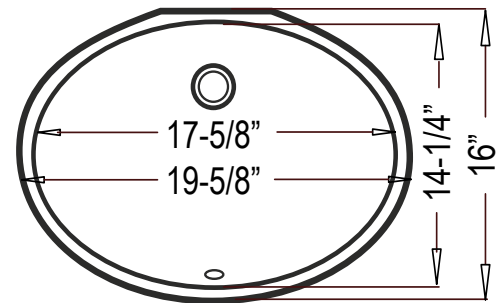

Dimensions

Outer: 19-5/8" x 16" x 8-3/8"  
Inner: 17-5/8" x 14-1/4" x 6-1/2"

Model - "Lotus"	Description	Colors / Finishes
CH933	Undercounter Sink	White
CH935	Undercounter Sink	Bisque
CH451	Undercounter Sink	Black

**Product Specification**

The undercounter vanity sink shall be 19-5/8" in width and 16" in length, with an overall depth of 8-3/8" and a bowl depth of 6-1/2". Sink shall be a single compartment with oval bowl, composed of Vitreous China. Sink shall be ADA-Compliant when installed according to ADA mounting guidelines. Sink shall comply with ASME A112.19-2-2013, and CSA B45.1-13 ceramic plumbing fixtures. Sink shall be Continental Models CH933, CH935 and CH451, "Lotus".

## TECHNICAL INFORMATION

Fixture*	
Basin Area	17-5/8" x 14-1/4"
Water Depth	6-1/2"
Drain Hole	1-7/8" D
*Approximate measurements for comparison only.	

Please note: All porcelain sinks are fired at a very high temperature; final dimensions may vary slightly.

Product Image

Side View

Top View

Product Diagram