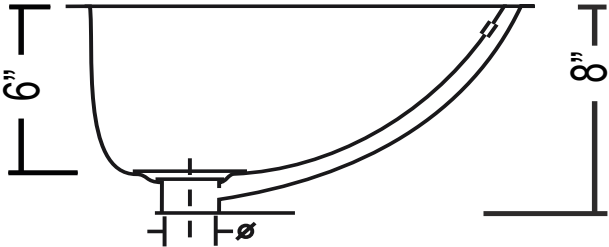

The undercounter vanity sink shall be 18-1/4" in length and 15" in width, with an overall depth of 8" and a bowl depth of 6". Sink shall be a single compartment with oval bowl, of ceramic construction. Sink shall be Continental Models CH980 and CH992, "Marada".

CH9xx - "Marada"

TECHNICAL INFORMATION

Fixture*	
Marada Area	16-1/4" x 13"
Water Depth	6"
Drain Hole	1-1/2" D
*Approximate measurements for comparison only.	

Product Image

Side View

Top View

Product Diagram