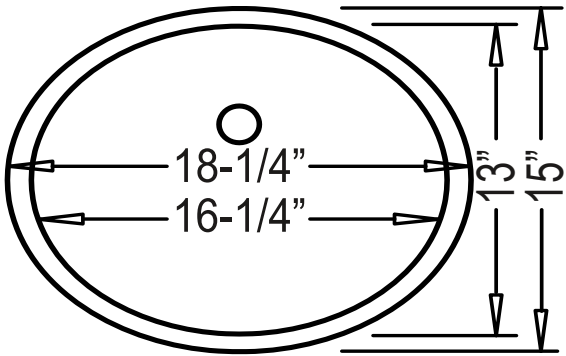

CH9xx - "Marada"

Undercounter Vanity

Features

- Ceramic Construction
- Undercounter Style
- Single Compartment
- Oval Bowl

Dimensions

Outer: 18-1/4" x 15" x 8"

Inner: 16-1/4" x 13" x 6"

Model - "Marada"	Description	Colors / Finishes
CH980	Undercounter Sink	White
CH992	Undercounter Sink	Bisque

The undercounter vanity sink shall be 18-1/4" in length and 15" in width, with an overall depth of 8" and a bowl depth of 6". Sink shall be a single compartment with oval bowl, of ceramic construction. Sink shall be Continental Models CH980 and CH992, "Marada".

CH9xx - "Marada"

TECHNICAL INFORMATION

Fixture*	
Marada Area	16-1/4" x 13"
Water Depth	6"
Drain Hole	1-1/2" D
*Approximate measurements for comparison only.	

Product Image

Side View

Top View

Product Diagram