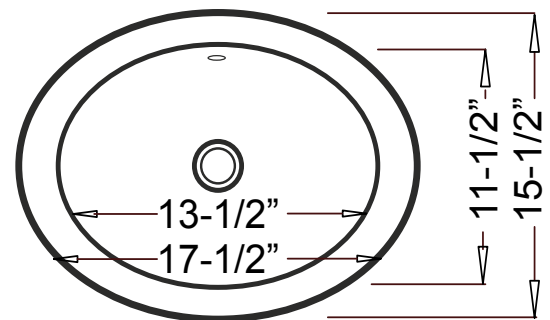

**“Derby”**

**Drop-In Vanity**

**Features**

- Genuine Vitreous China
- Drop-In
- Single Compartment
- Oval Shaped Bowl

**Dimensions**

Outer: 17-1/2" x 15-1/2" x 7"  
Inner: 13-1/2" x 11-1/2" x 5-1/4"

Model Number	Description	Colors / Finishes
CH333	Drop-In Sink	White
CH335	Drop-In Sink	Bisque
CH351	Drop-In Sink	Black

**Included Components**

- Cut-out template

Available Colors

**Optional Accessories**

- Pop-Up Drain
- Mounting Clips

**Product Specification**

The drop-in vanity sink shall be 17-1/2" in width and 15-1/2" in length, with an overall depth of 7" and a bowl depth of 5-1/4". Sink shall be a single compartment with oval shaped bowl, composed of Vitrious China. Sink shall be Continental Model "Derby".

**TECHNICAL INFORMATION**

Fixture*	
Basin Area	13-1/2" x 11-1/2"
Water Depth	5-1/4"
Drain Hole	1-7/8" D
*Approximate measurements for comparison only.	

*Please note: All porcelain sinks are fired at a very high temperature; final dimensions may vary slightly.*

**Installed Product Image**

**Side View**

**Top View**

**Product Diagram**