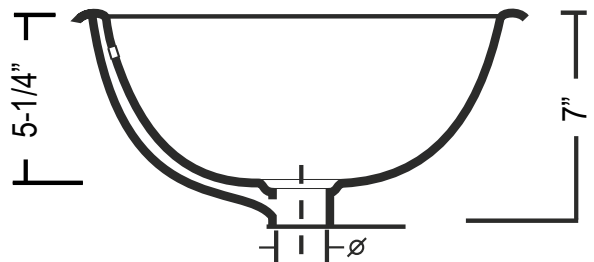

**“Derby”**

**Drop-In Vanity**

**Features**

- Genuine Vitreous China
- Drop-In
- Single Compartment
- Oval Shaped Bowl

**Dimensions**

Outer: 17-1/2" x 15-1/2" x 7"  
Inner: 13-1/2" x 11-1/2" x 5-1/4"

Model Number	Description	Colors / Finishes
CH333	Drop-In Sink	White
CH335	Drop-In Sink	Bisque
CH351	Drop-In Sink	Black

**Included Components**

- Cut-out template

Available Colors

**Optional Accessories**

- Pop-Up Drain
- Mounting Clips

**Product Specification**

The drop-in vanity sink shall be 17-1/2" in width and 15-1/2" in length, with an overall depth of 7" and a bowl depth of 5-1/4". Sink shall be a single compartment with oval shaped bowl, composed of Vitrious China. Sink shall be Continental Model "Derby".

**TECHNICAL INFORMATION**

Fixture*	
Basin Area	13-1/2" x 11-1/2"
Water Depth	5-1/4"
Drain Hole	1-7/8" D
*Approximate measurements for comparison only.	

*Please note: All porcelain sinks are fired at a very high temperature; final dimensions may vary slightly.*

**Installed Product Image**

**Side View**

**Top View**

**Product Diagram**