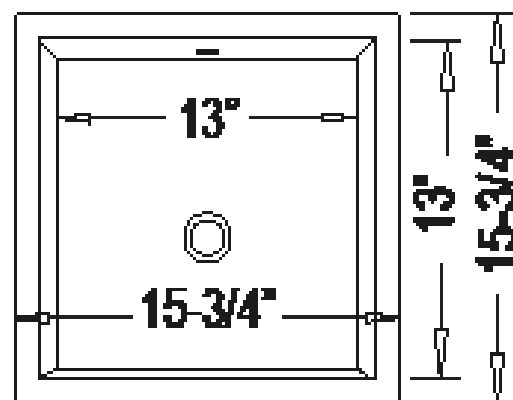

“Mojo”

Vessel Vanity

Features

- Genuine Vitreous China
- Vanity Farmhouse Style
- Undercounter -or- Counter Surface Installation
- Single Compartment
- Rectangular Bowl

Dimensions

Outer: 15-3/4" x 15-3/4" x 6-5/8"
Inner: 13" x 13" x 4-5/8"

Specified model meets or exceeds UPC certification

Product Specification

The Farmhouse--style vessel vanity sink shall be 15-3/4" in width and 15-3/4" and length, with an overall depth of 6-5/8" and a bowl depth of 4-5/8". Sink shall be a single compartment with rectangular bowl, composed of Vitrious China. Sink shall be Continental Model "Mojo".

TECHNICAL INFORMATION

Fixture*	
Basin Area	13" x 13"
Water Depth	4-5/8"
Drain Hole	1-7/8" D
*Approximate measurements for comparison only.	

Please note: All porcelain sinks are fired at a very high temperature; final dimensions may vary slightly.

Product Image

Front View

Top View

Product Diagram