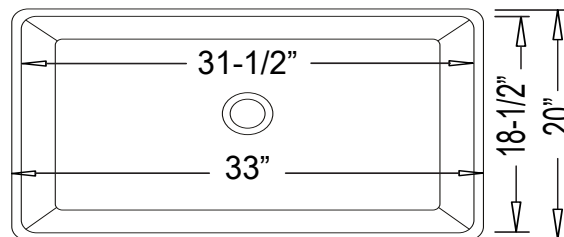

“Singulation”

Apron Farmhouse Kitchen

Features

- Genuine Vitreous China
- Apron Farmhouse Kitchen Style
- Single Compartment
- Rounded Rectangular Bowl

Dimensions

Outer: 33" x 20" x 8-3/4"

Inner: 31-1/2" x 18-1/2" x 7-1/2"

Specified model meets or exceeds the following:

Product Specification

The apron farmhouse kitchen sink shall be 33" in width and 20" in length, with an overall depth of 8-3/4", and an inner bowl depth of 7-1/2". Sink shall be a single compartment with rectangular bowl, composed of Vitreous China.

Sink shall be Continental Model "Singulation".

TECHNICAL INFORMATION

Fixture*	
Basin Area	31-1/2" x 18-1/2"
Water Depth	7-1/2"
Drain Hole	3-5/8" D
*Approximate measurements for comparison only.	

Please Note: Due to the Singulation's long straight sides and front, it is very difficult to guarantee perfectly straight lines during the curing process. The manufacturer's warranty policy allows up to 6mm (approximately 1/4") of curve or unstraightness. Since this sink is usually mounted with an overhang, the back and sides should not be an issue and the front is considered acceptable if within this tolerance. Please take this potential small variation into account.

Product Image

Front View

Top View

Product Diagram