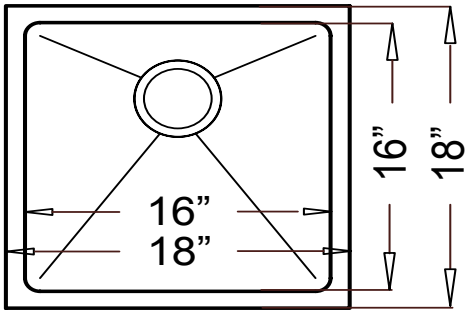

#### Farmhouse Kitchen

--- Dimensions ---

Outer

18" x 18" x 10"

Inner

16" x 16" x 10"

Model	Description	Colors / Finishes
HBB1818 "Conroe"	Handmade Farmhouse Sink	N/A

#### Product Specification

This handmade farmhouse sink shall be a single compartment with rectangular bowl, featuring square inside corners. It shall be 18" in length and 18" in width, with a bowl depth of 10". Sink shall be made of 15 gauge stainless steel. Sink shall include installation hardware. Sink shall be Homeplace Model HBB1818, "Conroe".

## TECHNICAL INFORMATION

Fixture*	
Basin Area	16" x 16"
Water Depth	10"
Drain Hole	3-5/8" D
*Approximate measurements for comparison only.	

Product Image

Front View

Top View

Product Diagram