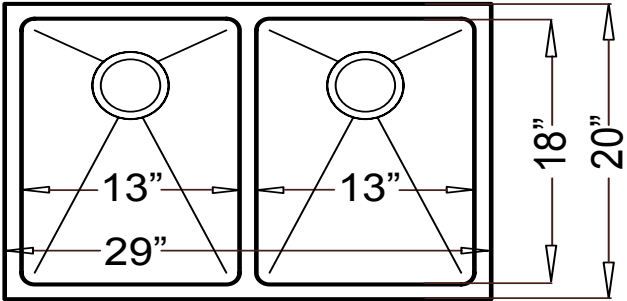

#### Product Specification

This handmade farmhouse sink shall be a dual compartment with rectangular bowls, featuring square inside corners. It shall be 29" in length and 20" in width, with each bowl having a depth of 10". Sink shall be made of 15 gauge stainless steel. Sink shall include installation hardware. Sink shall be Homeplace Model HBE2920, "Fairfield".

## TECHNICAL INFORMATION

Fixture*	
Basin Area (Left Bowl)	13" x 10"
Basin Area (Right Bowl)	13" x 10"
Water Depth (Left Bowl)	10"
Water Depth (Right Bowl)	10"
Drain Hole (Each Bowl)	3-5/8" D
*Approximate measurements for comparison only.	

Product Image

Front View

Top View

Product Diagram