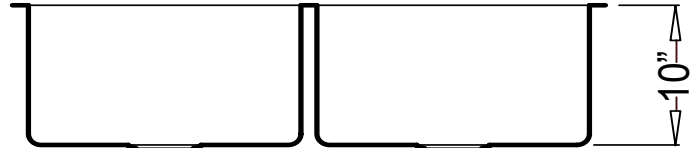

--- Dimensions ---

Outer

37" x 20" x 10"

Left Bowl

17" x 18" x 10"

Right Bowl

17" x 18" x 10"

Model	Description	Colors / Finishes
HBE3720 "Liberty"	Handmade Farmhouse Sink	N/A

- UPC Certified

Product Specification

This handmade farmhouse sink shall be a dual compartment with rectangular bowls, featuring square inside corners. It shall be 37" in length and 20" in width, with each bowl having a depth of 10". Sink shall be made of 15 gauge stainless steel. Sink shall include installation hardware. Sink shall be Homeplace Model HBE3720, "Liberty".

HBE3720 - "Liberty"

TECHNICAL INFORMATION

Fixture*	
Basin Area (Left Bowl)	17" x 18"
Basin Area (Right Bowl)	17" x 18"
Water Depth (Left Bowl)	10"
Water Depth (Right Bowl)	10"
Drain Hole (Each Bowl)	3-5/8" D
*Approximate measurements for comparison only.	

Product Image

Front View

Top View

Product Diagram