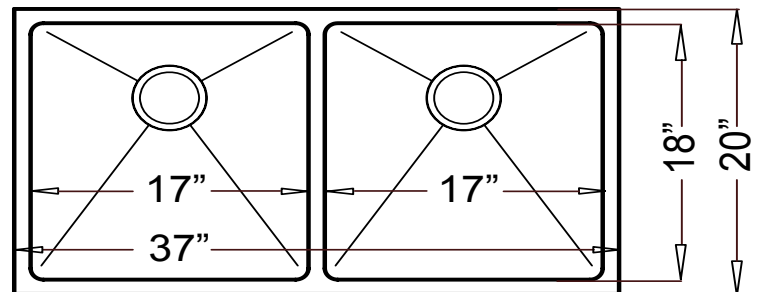

--- Dimensions ---

Outer

37" x 20" x 10"

Left Bowl

17" x 18" x 10"

Right Bowl

17" x 18" x 10"

Model	Description	Colors / Finishes
HBE3720 "Liberty"	Handmade Farmhouse Sink	N/A

- UPC Certified

Product Specification

This handmade farmhouse sink shall be a dual compartment with rectangular bowls, featuring square inside corners. It shall be 37" in length and 20" in width, with each bowl having a depth of 10". Sink shall be made of 15 gauge stainless steel. Sink shall include installation hardware. Sink shall be Homeplace Model HBE3720, "Liberty".

HBE3720 - "Liberty"

TECHNICAL INFORMATION

Fixture*	
Basin Area (Left Bowl)	17" x 18"
Basin Area (Right Bowl)	17" x 18"
Water Depth (Left Bowl)	10"
Water Depth (Right Bowl)	10"
Drain Hole (Each Bowl)	3-5/8" D
*Approximate measurements for comparison only.	

Product Image

Front View

Top View

Product Diagram